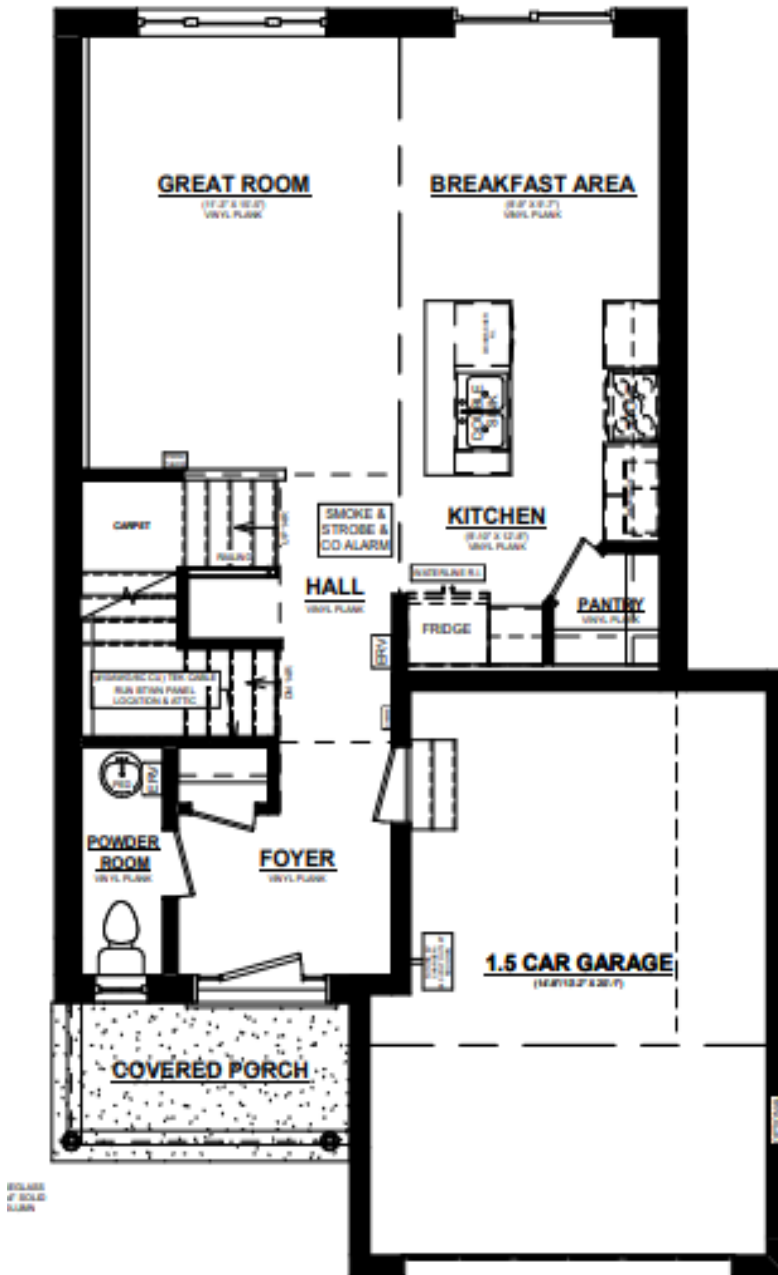

THE ASPEN

95 Benjamin Parkway
Miller's Pond

Site plan is artist's concept. Lot dimensions are approximate and depend on final survey. Landscape areas and plantings are concepts only and may vary from finished landscape. See sales representative for more information. E. & O. E.

THE ASPEN

95 Benjamin Parkway
Miller's Pond

MAIN FLOOR PLAN

UPGRADES INCLUDE:

- Optional 2 Bath Plan
- Feature Wall in the Powder Room
- Cabinetry Upgrades
- Plumbing Upgrades
- Ensuite Shower Upgrades
- Frosted Glass Pantry Door
- Electrical Upgrades Throughout