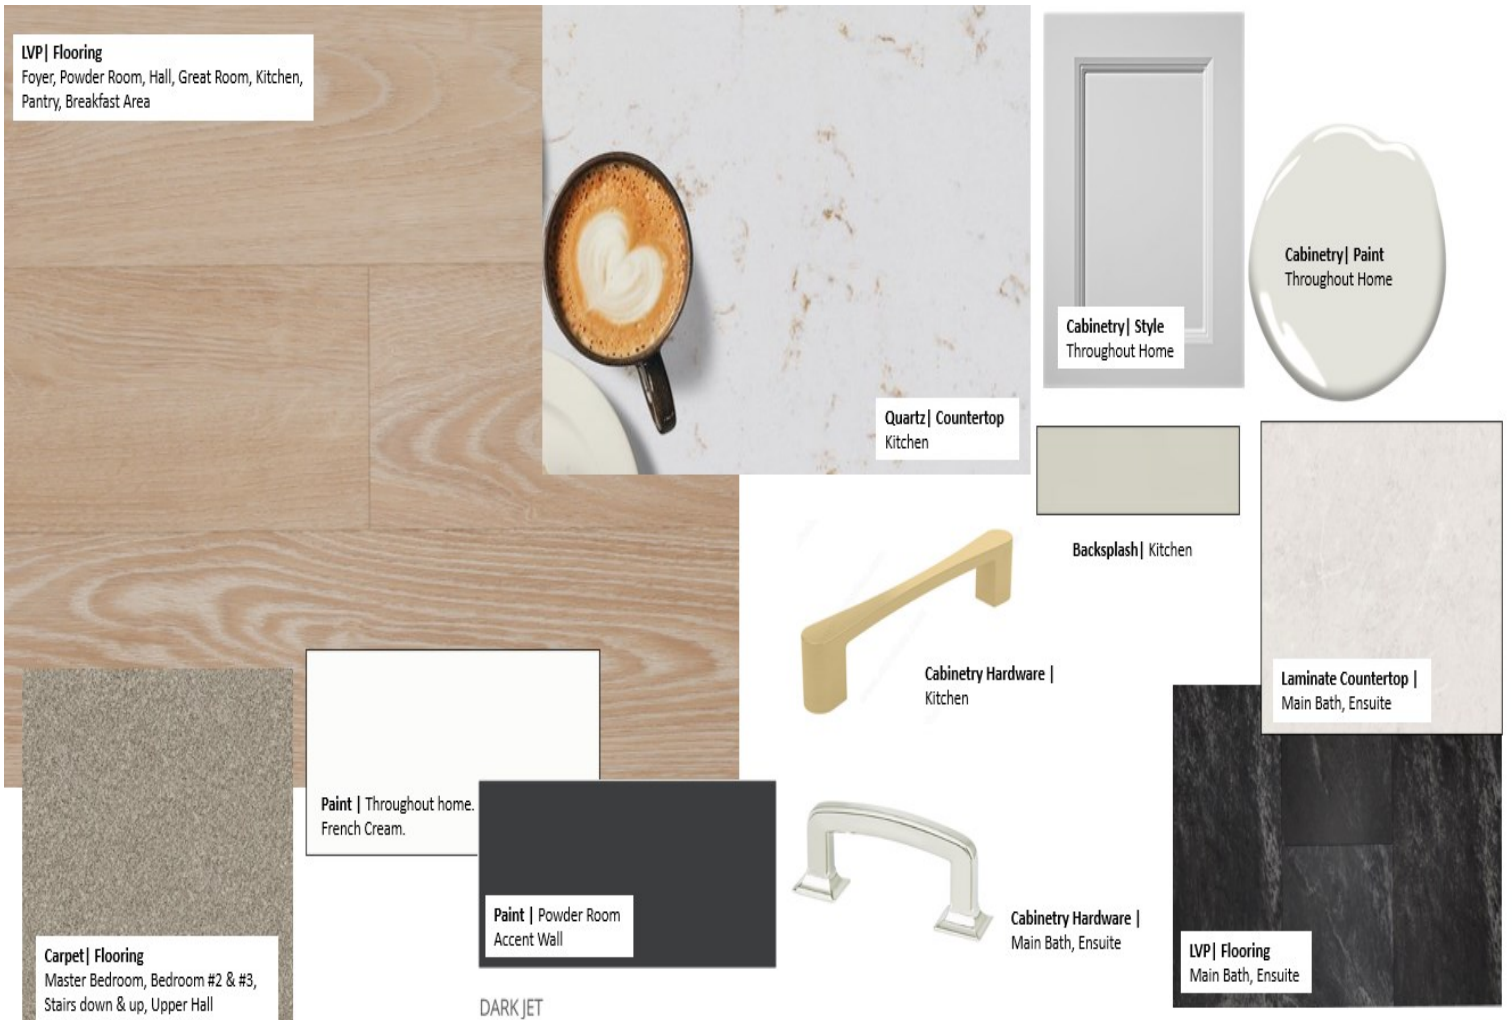

EXTERIOR PACKAGE

95 Benjamin Parkway
Miller's Pond

PVC Columns | Painted to coordinate with Aluminum Trim

DARK JET

Colours and patterns may slightly vary from physical materials.
The images shown are only intended as a representation of selections chosen. E.&OE.

INTERIOR PACKAGE

95 Benjamin Parkway
Miller's Pond

Colours and patterns may slightly vary from physical materials.
The images shown are only intended as a representation of selections chosen. E.&OE.