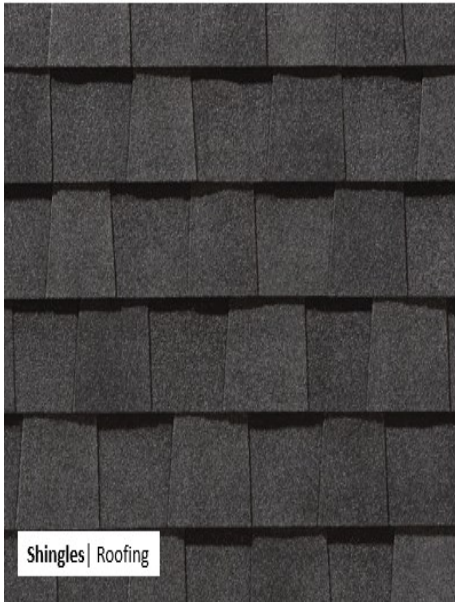

EXTERIOR PACKAGE

95 Benjamin Parkway
Miller's Pond

PVC Columns | Painted to coordinate with Aluminum Trim

DARK JET

Colours and patterns may slightly vary from physical materials.
The images shown are only intended as a representation of selections chosen. E.&OE.