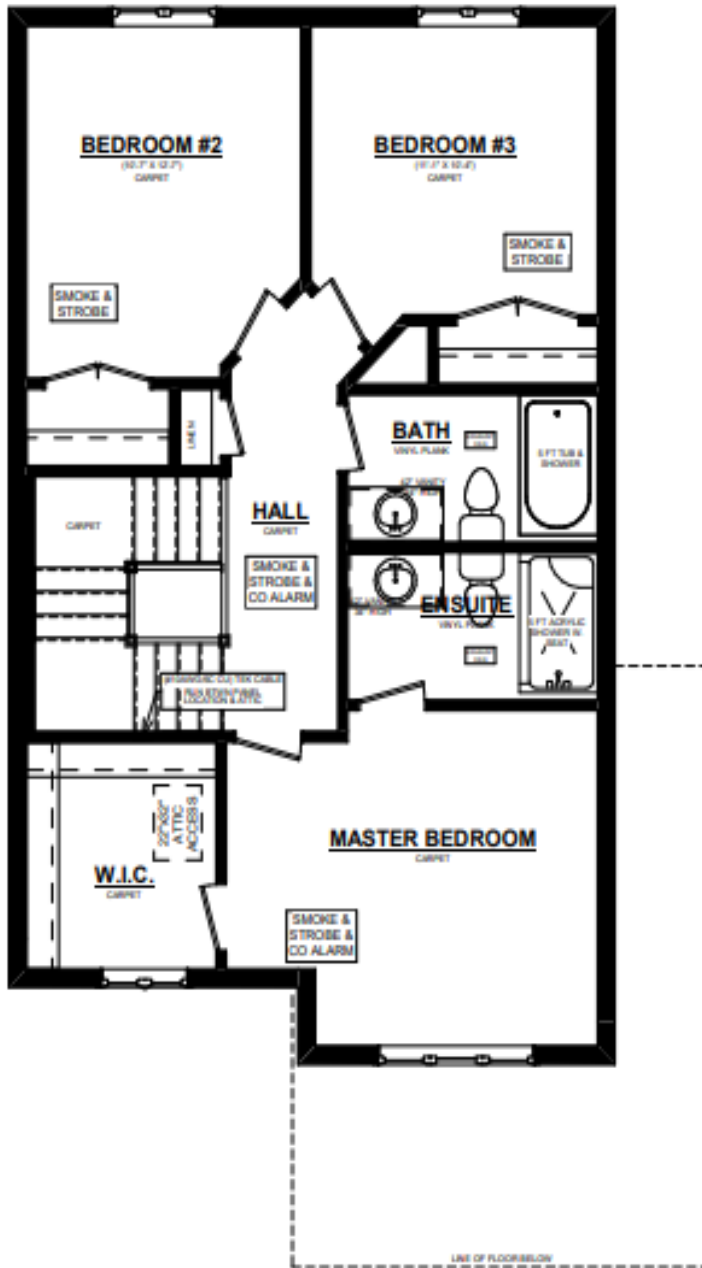

THE ASPEN

95 Benjamin Parkway
Miller's Pond

Site plan is artist's concept. Lot dimensions are approximate and depend on final survey. Landscape areas and plantings are concepts only and may vary from finished landscape. See sales representative for more information. E. & O. E.

THE ASPEN

95 Benjamin Parkway
Miller's Pond

MAIN FLOOR PLAN

UPGRADES INCLUDE:

- Optional 2 Bath Plan
- Feature Wall in the Powder Room
- Cabinetry Upgrades
- Plumbing Upgrades
- Ensuite Shower Upgrades
- Frosted Glass Pantry Door
- Electrical Upgrades Throughout

THE ASPEN

95 Benjamin Parkway
Miller's Pond

2ND FLOOR PLAN

UPGRADES INCLUDE:

- Optional 2 Bath Plan
- Feature Wall in the Powder Room
- Cabinetry Upgrades
- Plumbing Upgrades
- Ensuite Shower Upgrades
- Frosted Glass Pantry Door
- Electrical Upgrades Throughout