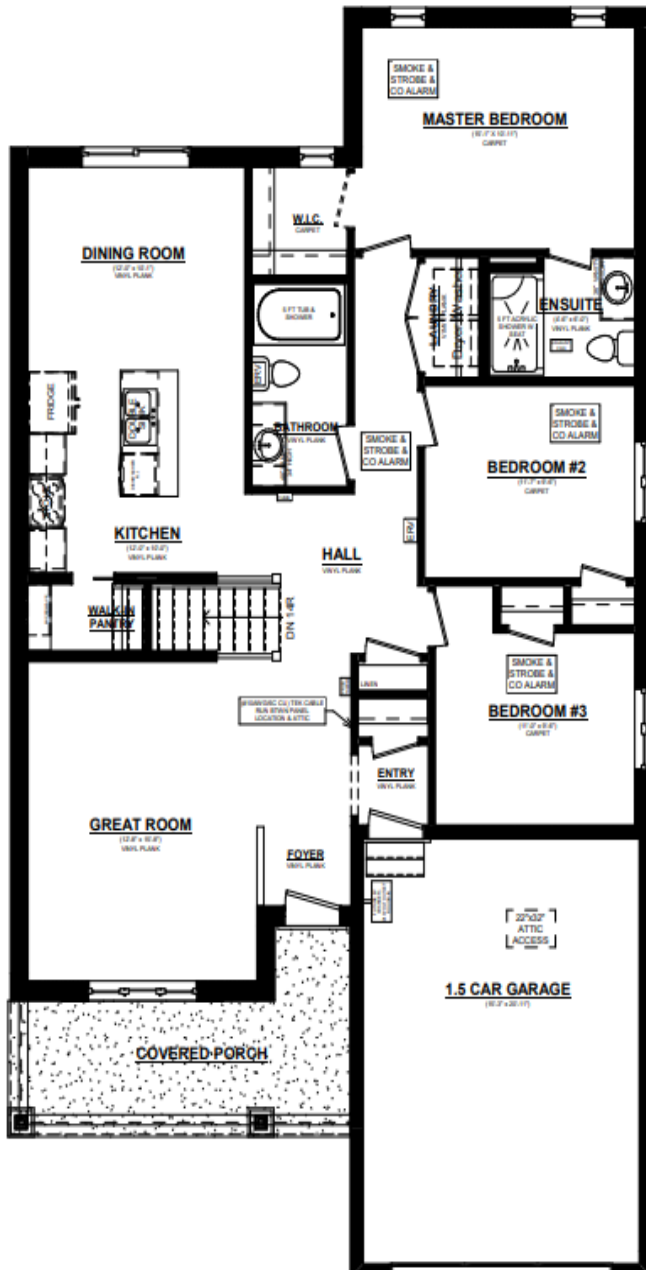

THE MORNINGDALE

154 Styles Drive
Miller's Pond

Site plan is artist's concept. Lot dimensions are approximate and depend on final survey. Landscape areas and plantings are concepts only and may vary from finished landscape. See sales representative for more information. E. & O. E.

THE MORNINGDALE

154 Styles Drive
Miller's Pond

MAIN FLOOR PLAN

UPGRADES INCLUDE:

- Feature Wall in Master Bedroom
- Cabinets To The Ceiling
- Upgraded Window Colour
- Plumbing Upgrades
- Upgraded Spindles
- Additional Egress Window in Basement
- Walk In Ensuite Shower
- Electrical Upgrades Throughout