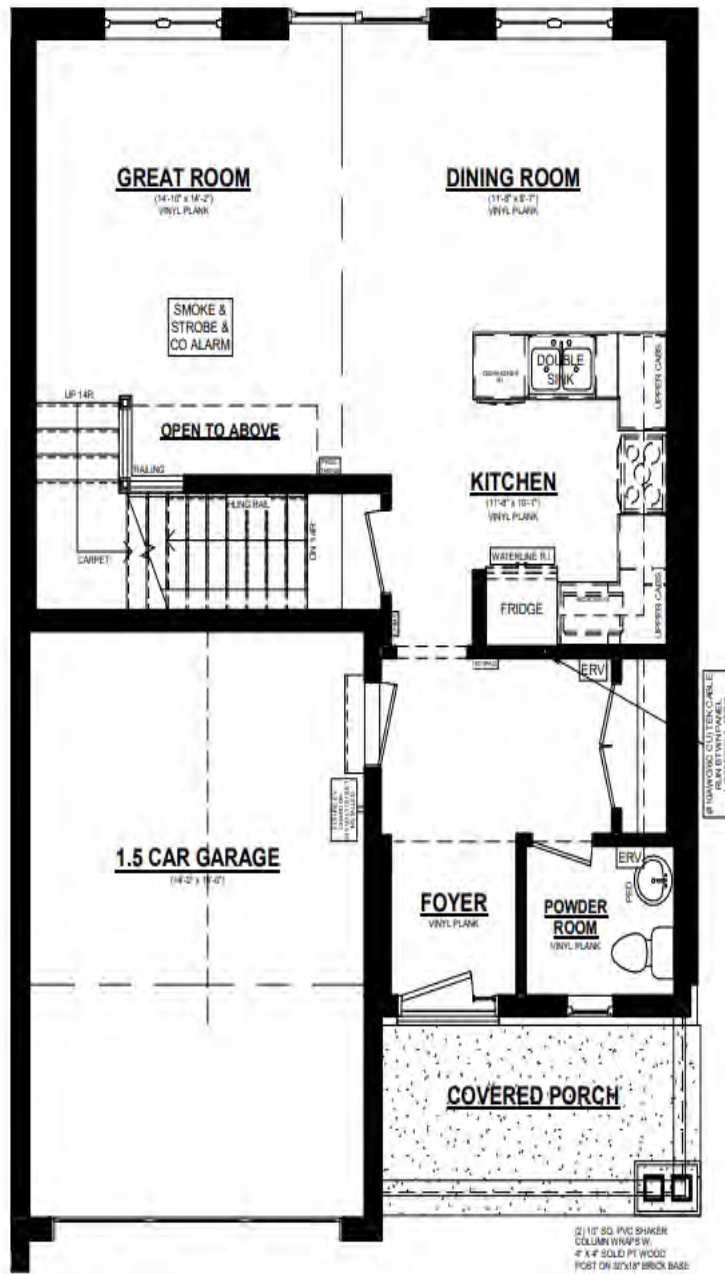

# THE ELMWOOD C

116 Styles Drive  
Unit 2, Miller's Pond

This plan is property of Doug Tarry Homes. Renderings are artist's concept. Prices, specifications, plans and information are subject to change without notice. See sales representatives for more information. E.O.E.

## MAIN FLOOR PLAN

## 2ND FLOOR PLAN