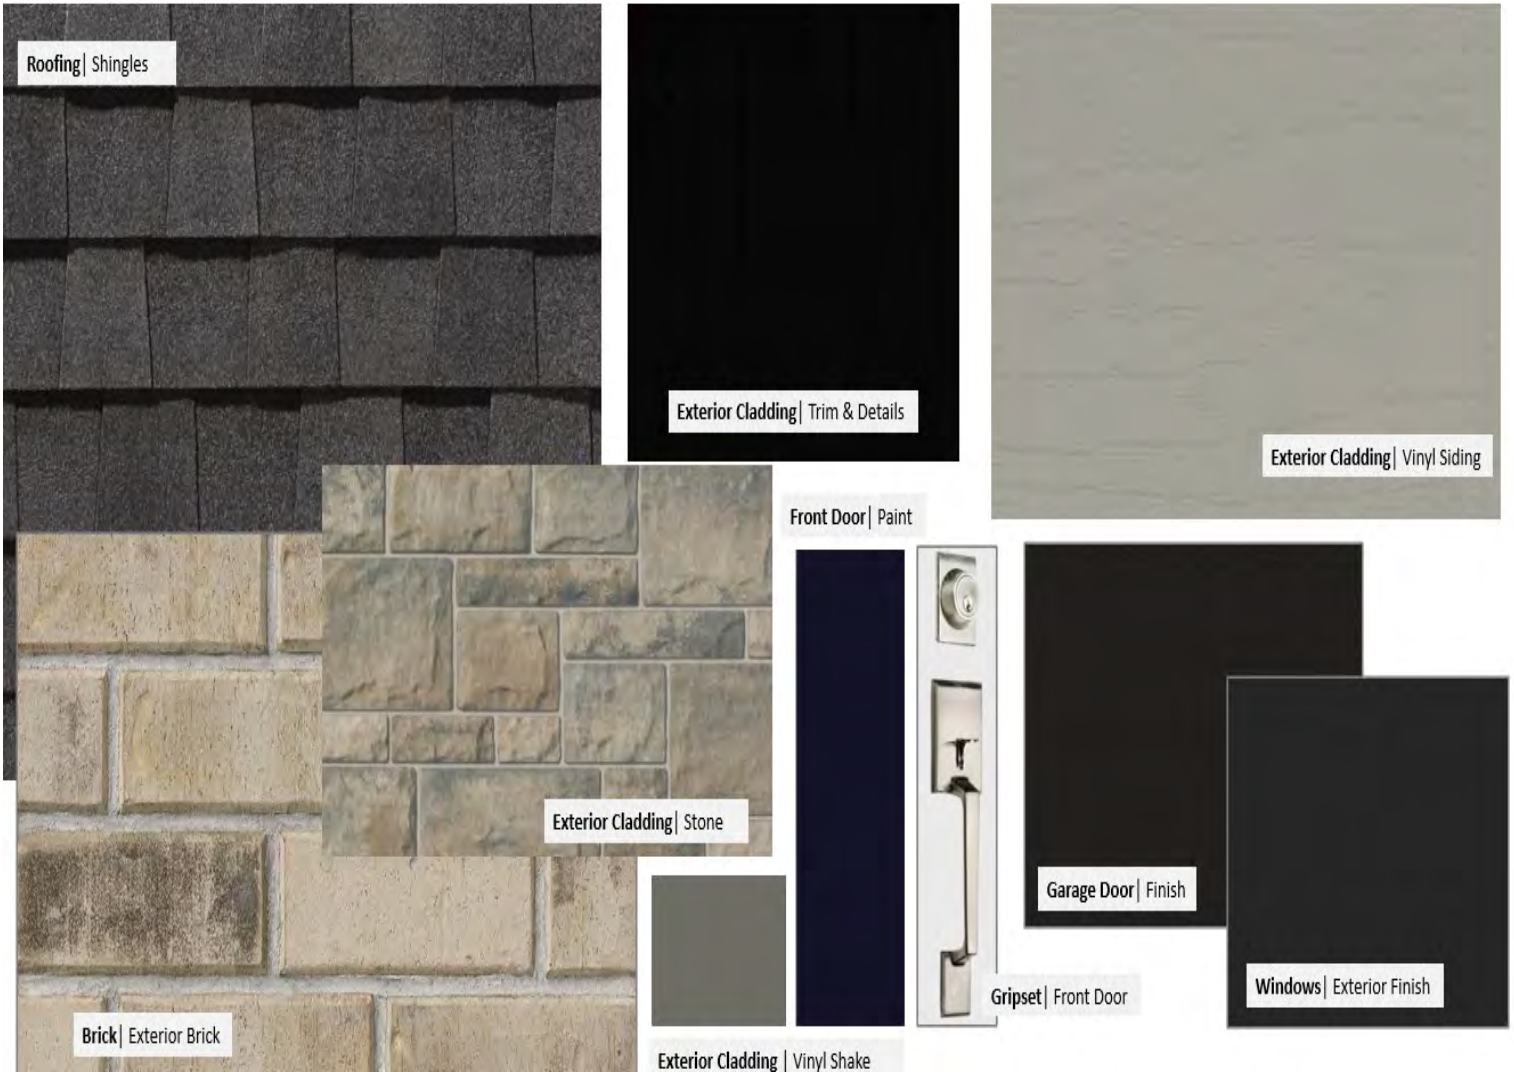

EXTERIOR PACKAGE

116 Styles Drive
Unit 2, Miller's Pond

Colours and patterns may slightly vary from physical materials.
The images shown are only intended as a representation of selections chosen. E.&OE.