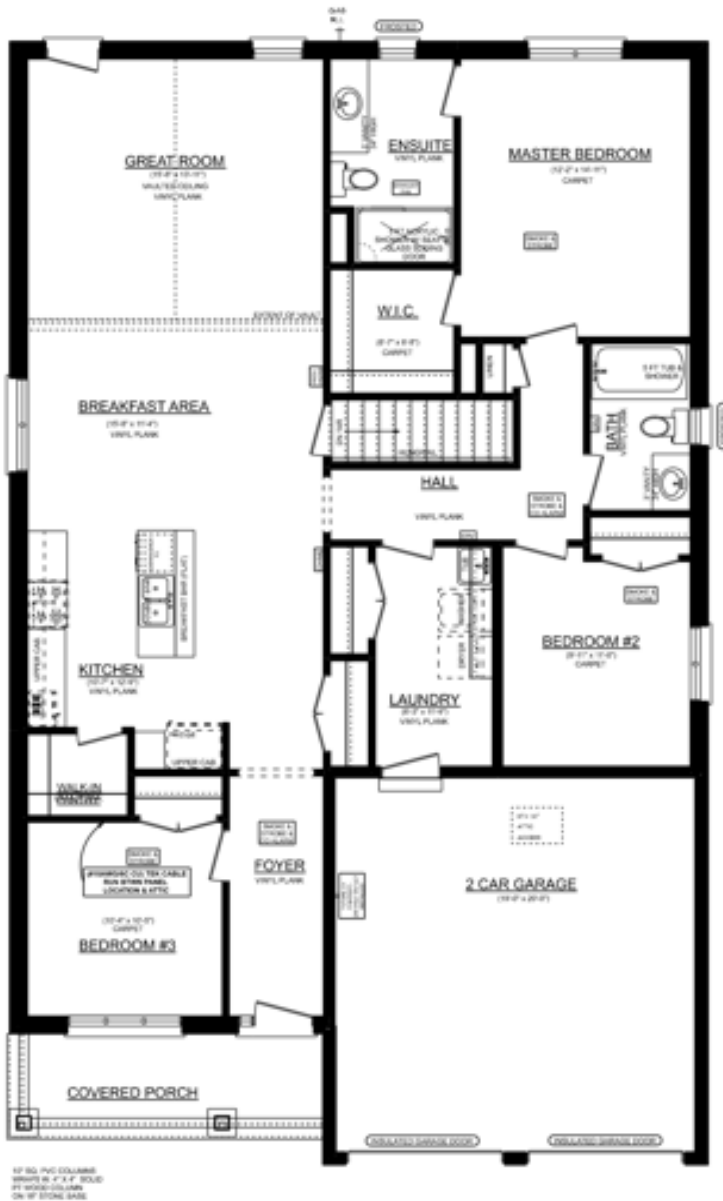

THE DUNMOOR

134 Styles Drive
Miller's Pond

Site plan is artist's concept. Lot dimensions are approximate and depend on final survey. Landscape areas and plantings are concepts only and may vary from finished landscape. See sales representative for more information. E. & O. E.

THE DUNMOOR

134 Styles Drive
Miller's Pond

BASEMENT PLAN

UPGRADES INCLUDE:

- Garage Door Windows
- Stone Column Bases
- Frosted Bathroom Windows
- Additional Egress Window in Basement
- Cabinets to the Ceiling
- Walk In Ensuite Shower w Glass Door
- BBQ Gas Line R.1
- Electrical Upgrades Throughout

THE DUNMOOR

134 Styles Drive
Miller's Pond

MAIN FLOOR PLAN

UPGRADES INCLUDE:

- Garage Door Windows
- Stone Column Bases
- Frosted Bathroom Windows
- Additional Egress Window in Basement
- Cabinets to the Ceiling
- Walk In Ensuite Shower w Glass Door
- BBQ Gas Line R.1
- Electrical Upgrades Throughout