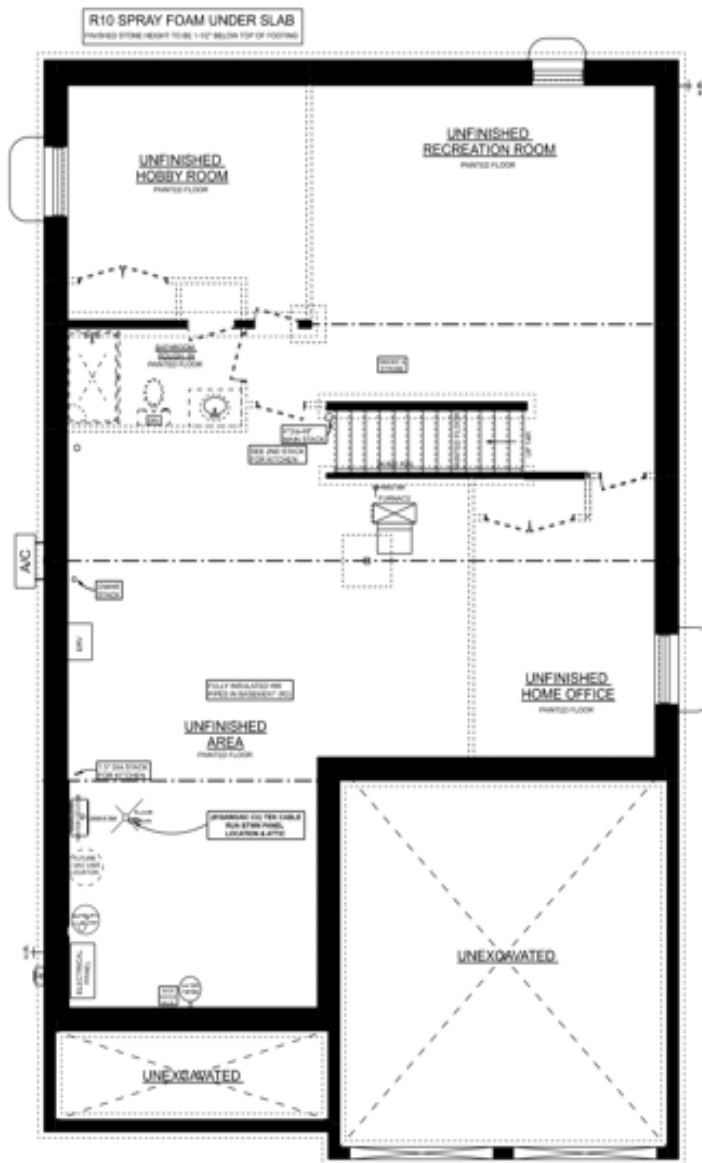

THE DUNMOOR

134 Styles Drive
Miller's Pond

Site plan is artist's concept. Lot dimensions are approximate and depend on final survey. Landscape areas and plantings are concepts only and may vary from finished landscape. See sales representative for more information. E. & O. E.

THE DUNMOOR

134 Styles Drive
Miller's Pond

BASEMENT PLAN

UPGRADES INCLUDE:

- Garage Door Windows
- Stone Column Bases
- Frosted Bathroom Windows
- Additional Egress Window in Basement
- Cabinets to the Ceiling
- Walk In Ensuite Shower w Glass Door
- BBQ Gas Line R.1
- Electrical Upgrades Throughout

THE DUNMOOR

134 Styles Drive
Miller's Pond

MAIN FLOOR PLAN

UPGRADES INCLUDE:

- Garage Door Windows
- Stone Column Bases
- Frosted Bathroom Windows
- Additional Egress Window in Basement
- Cabinets to the Ceiling
- Walk In Ensuite Shower w Glass Door
- BBQ Gas Line R.1
- Electrical Upgrades Throughout