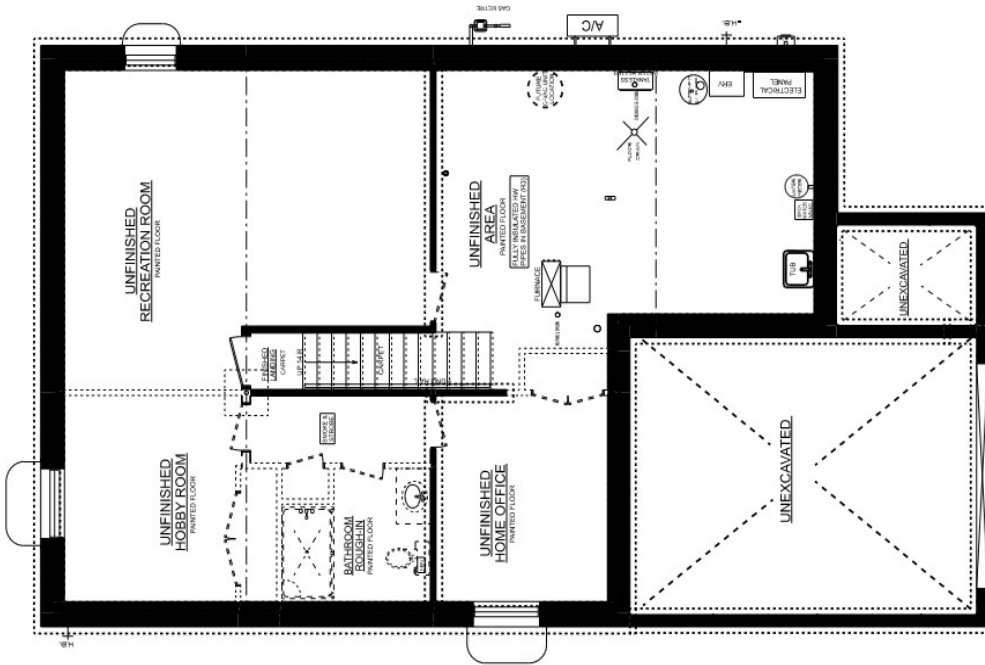

GLENWOOD 'A' LOT #60 FEATHERS CROSSING

**GLENWOOD 'A'
MAIN FLOOR**
1276 SQ. FT.
8' CEILINGS ON MAIN FLOOR

**GLENWOOD 'A'
BASEMENT PLAN**