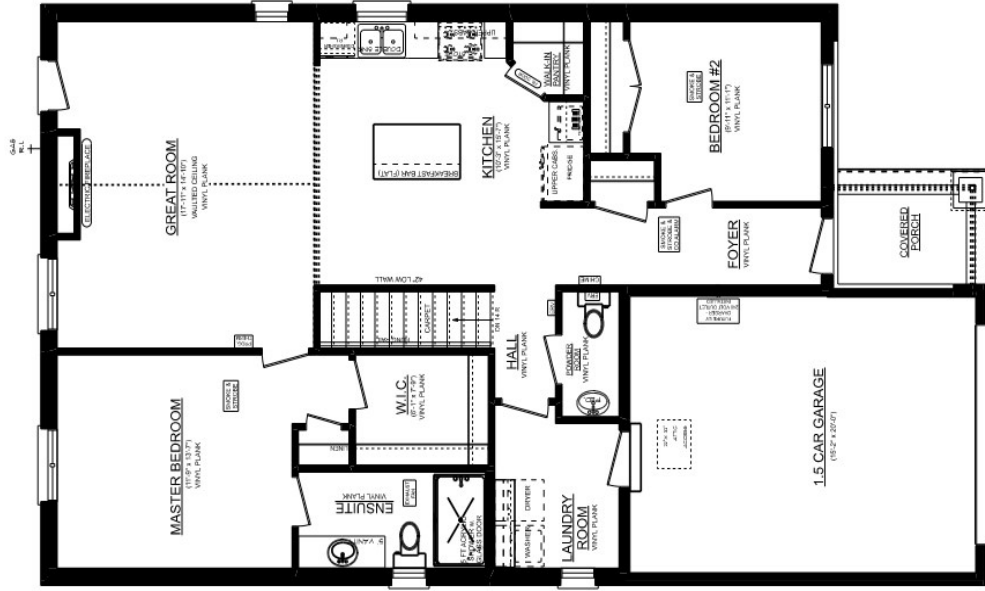

GLENWOOD 'A' LOT #60 FEATHERS CROSSING

**GLENWOOD 'A'
MAIN FLOOR**
1276 SQ. FT.
8' CEILINGS ON MAIN FLOOR

**GLENWOOD 'A'
BASEMENT PLAN**