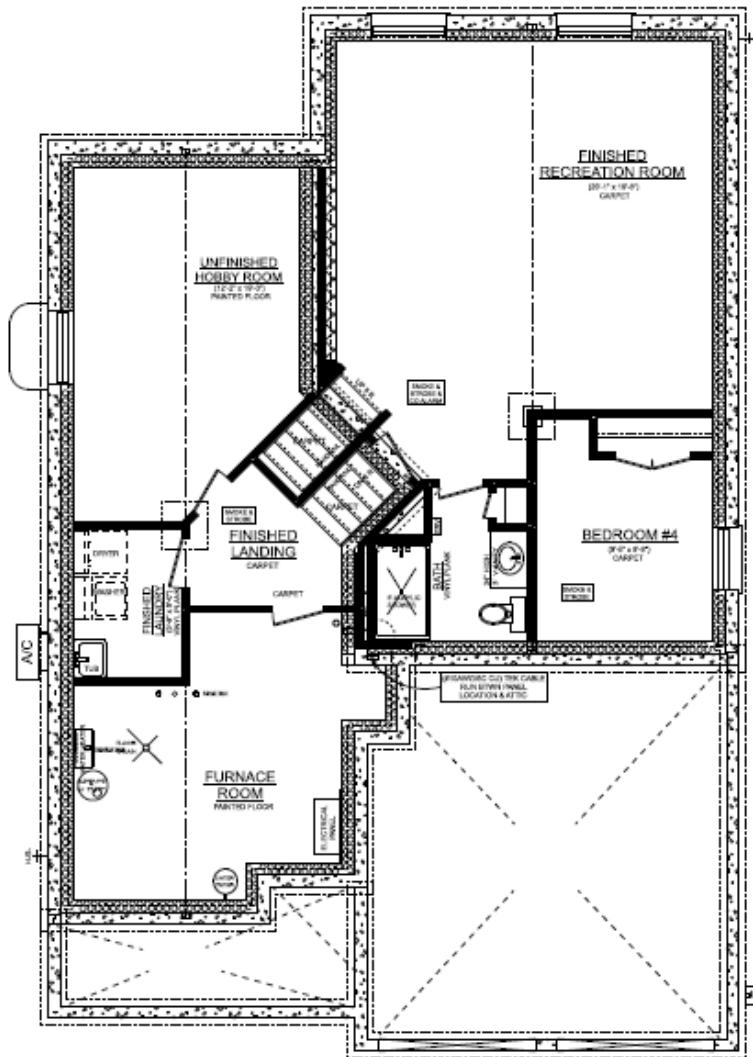

THE DANBRIDGE

54 Snowy Owl Trail
 Lot 21, Eagle Ridge

This plan is property of Doug Tarry Homes. Renderings are artist's concept. Prices, specifications, plans and information are subject to change without notice. See sales representatives for more information. E.O.E.

THE DANBRIDGE

54 Snowy Owl Trail
Lot 21, Eagle Ridge

LOWER LEVEL PLANS

UPGRADES INCLUDE:

- Side Split Plan
- Spacious Rec Room
- 12' Great Room Ceiling
- Great Room Fireplace
- Walk In Shower in Ensuite
- Plumbing upgrades
- Electrical upgrades
- BBQ Gas Line
- Gas Stove Line

THE DANBRIDGE

54 Snowy Owl Trail
Lot 21, Eagle Ridge

UPPER LEVEL PLANS

UPGRADES INCLUDE:

- Side Split Plan
- Spacious Rec Room
- 12' Great Room Ceiling
- Great Room Fireplace
- Walk In Shower in Ensuite
- Plumbing upgrades
- Electrical upgrades
- BBQ Gas Line
- Gas Stove Line