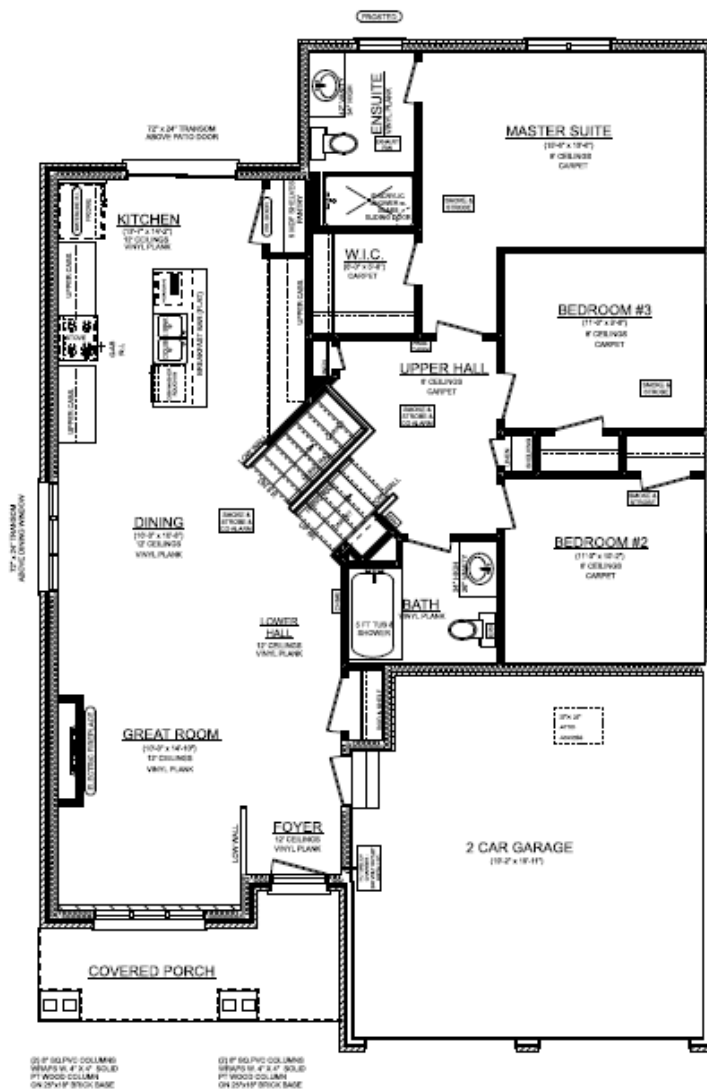

THE DANBRIDGE

54 Snowy Owl Trail
 Lot 21, Eagle Ridge

This plan is property of Doug Tarry Homes. Renderings are artist's concept. Prices, specifications, plans and information are subject to change without notice. See sales representatives for more information. E.O.E.

THE DANBRIDGE

54 Snowy Owl Trail
Lot 21, Eagle Ridge

LOWER LEVEL PLANS

UPGRADES INCLUDE:

- Side Split Plan
- Spacious Rec Room
- 12' Great Room Ceiling
- Great Room Fireplace
- Walk In Shower in Ensuite
- Plumbing upgrades
- Electrical upgrades
- BBQ Gas Line
- Gas Stove Line

THE DANBRIDGE

54 Snowy Owl Trail
Lot 21, Eagle Ridge

UPPER LEVEL PLANS

UPGRADES INCLUDE:

- Side Split Plan
- Spacious Rec Room
- 12' Great Room Ceiling
- Great Room Fireplace
- Walk In Shower in Ensuite
- Plumbing upgrades
- Electrical upgrades
- BBQ Gas Line
- Gas Stove Line