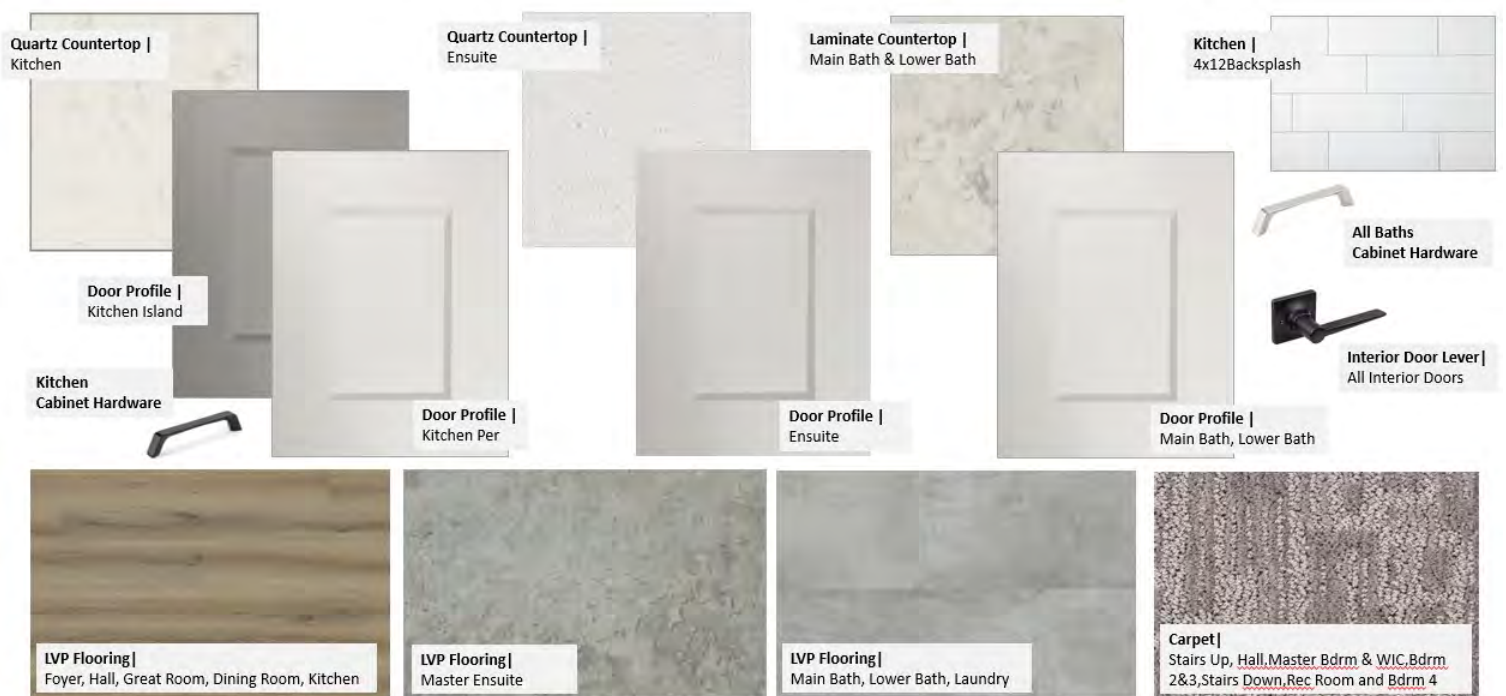

EXTERIOR PACKAGE

54 Snowy Owl Trail
Lot 21, Eagle Ridge

Shingles | Roofing

Vinyl Siding | Horizontal

Front Door Gripset |
Satin Nickel

Entry Door Finish |
NCS S 8005 Y20R

Front Door Knob |
Satin Nickel

Window Finish |
Factory Finished

Brick | Exterior Brick

Aluminum Trim | Fascia,
Soffit's, Eaves Etc.

Garage Finish | Factory Finished

Colours and patterns may slightly vary from physical materials.

The images shown are only intended as a representation of selections chosen. E.&OE.

INTERIOR PACKAGE

54 Snowy Owl Trail
Lot 21, Eagle Ridge

Colours and patterns may slightly vary from physical materials.

The images shown are only intended as a representation of selections chosen. E.&OE.