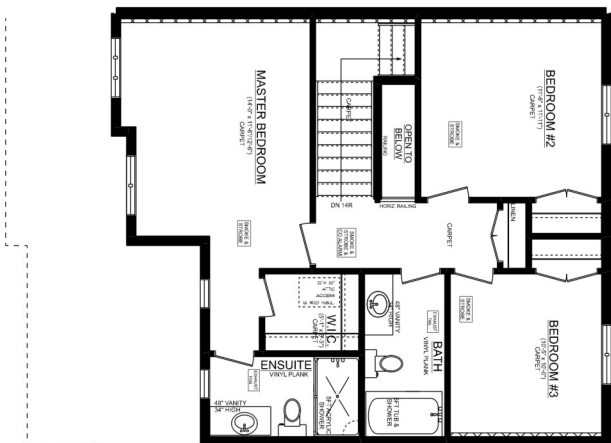

ELMWOOD 'A' UNIT #2
LOT 64 AYRSHIRE AVE

ELMWOOD 'A' UNIT #2
BASEMENT PLAN

ELMWOOD 'A' UNIT #2
MAIN FLOOR PLAN
8' CEILING ON MAIN FLOOR
745 SQ. FT.

ELMWOOD 'A' UNIT #2
2ND FLOOR PLAN
8' CEILING ON 2ND FLOOR
773 SQ. FT.
DOES NOT INCLUDE 75 SQ. FT. OPEN TO BELOW