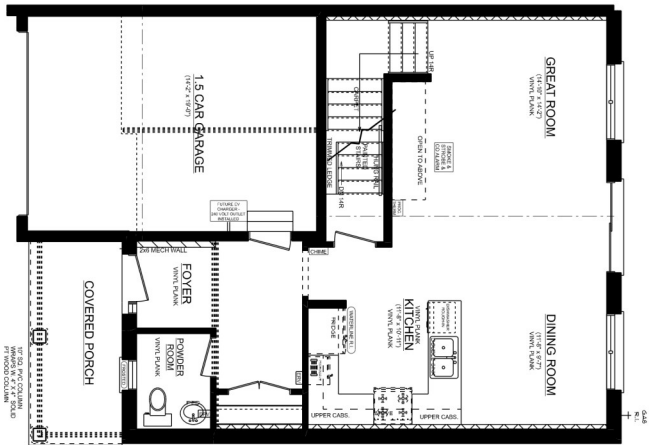

ELMWOOD 'A' UNIT #2
LOT 64 AYRSHIRE AVE

ELMWOOD 'A' UNIT #2
BASEMENT PLAN

ELMWOOD 'A' UNIT #2
MAIN FLOOR PLAN
8' CEILING ON MAIN FLOOR
745 SQ. FT.

ELMWOOD 'A' UNIT #2
2ND FLOOR PLAN
8' CEILING ON 2ND FLOOR
773 SQ. FT.
DOES NOT INCLUDE 75 SQ. FT. OPEN TO BELOW