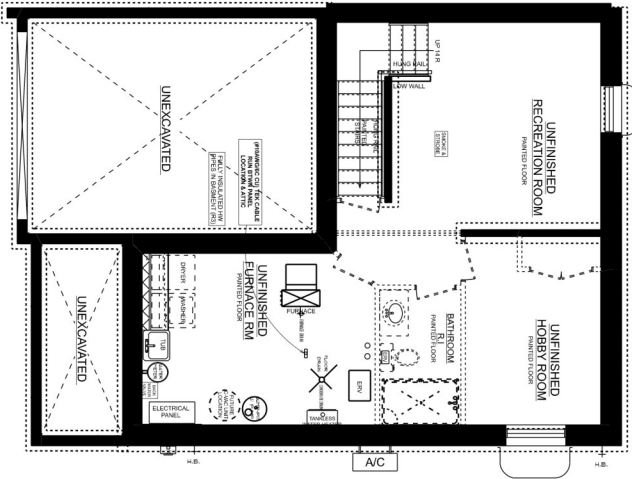

ELMWOOD 'A' UNIT #2
LOT 64 AYRSHIRE AVE

ELMWOOD 'A' UNIT #2
BASEMENT PLAN

ELMWOOD 'A' UNIT #2
MAIN FLOOR PLAN
8' CEILING ON MAIN FLOOR
745 SQ. FT.

ELMWOOD 'A' UNIT #2
2ND FLOOR PLAN
8' CEILING ON 2ND FLOOR
773 SQ. FT.
DOES NOT INCLUDE 75 SQ. FT. OPEN TO BELOW