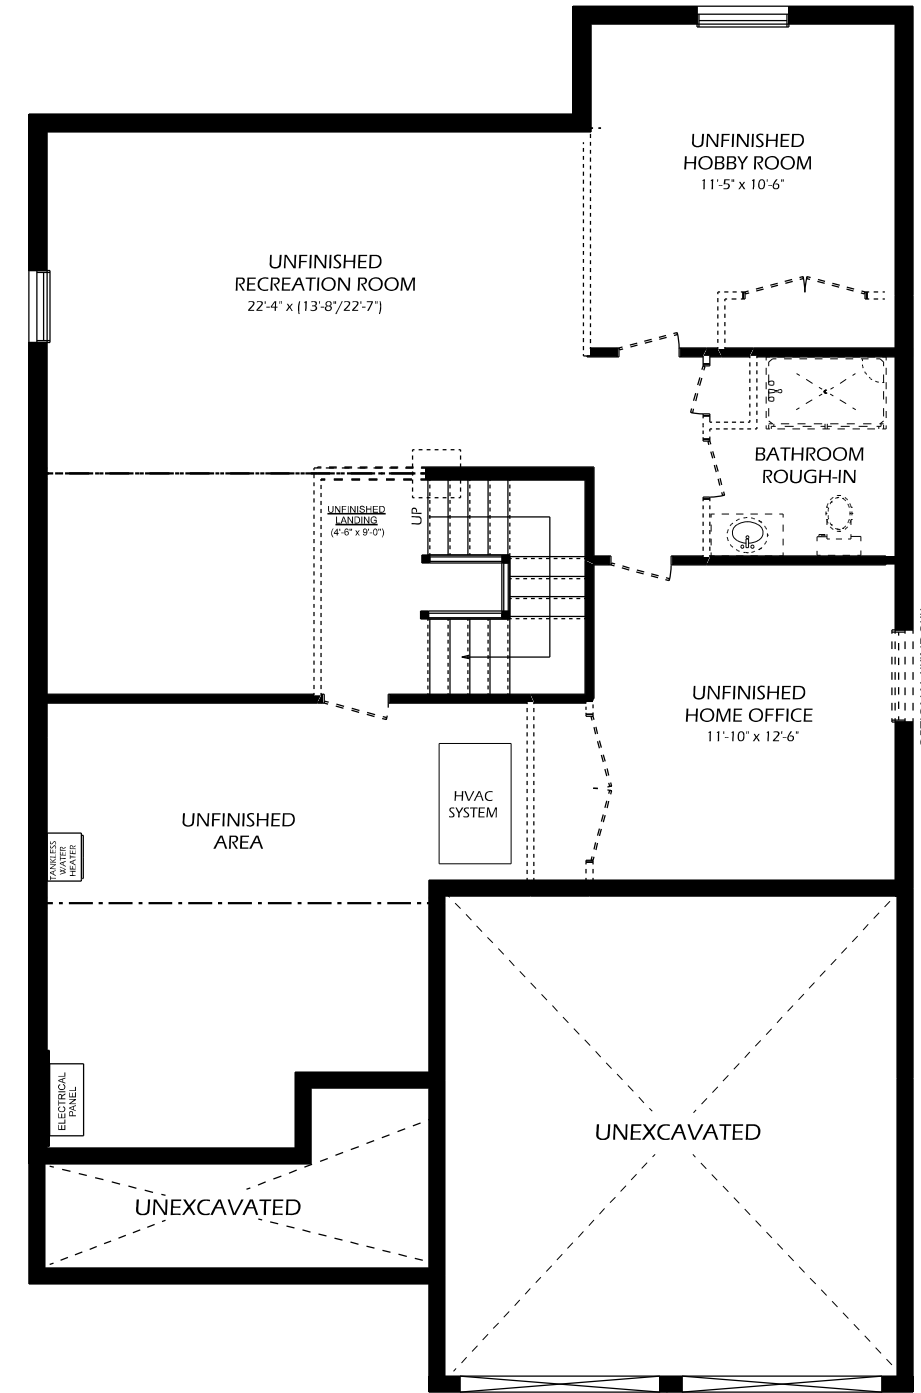

THE ROSEWOOD

1440 SQ. FT.

BASEMENT

ROSEWOOD 'A'
MAINFLOOR PLAN
1440 SQ. FT.

TO VIEW ADDITIONAL FLOOR PLAN OPTIONS
VISIT OUR WEBSITE AT (www.dougarryhomes.com)