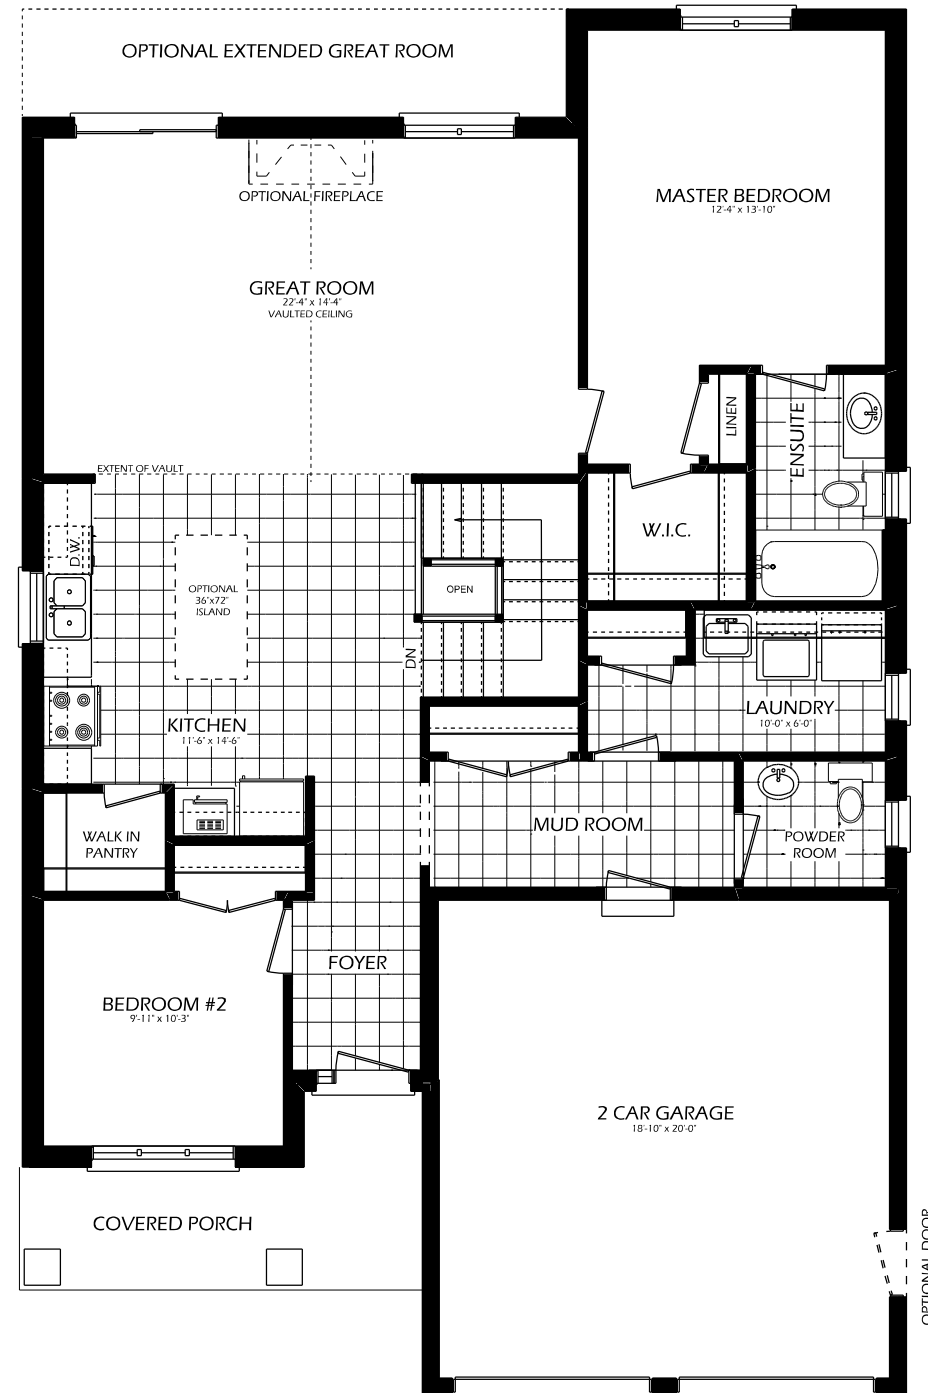

THE ROSEWOOD

1440 SQ. FT.

BASEMENT

ROSEWOOD 'A'
MAINFLOOR PLAN
1440 SQ. FT.

TO VIEW ADDITIONAL FLOOR PLAN OPTIONS
VISIT OUR WEBSITE AT (www.dougarryhomes.com)