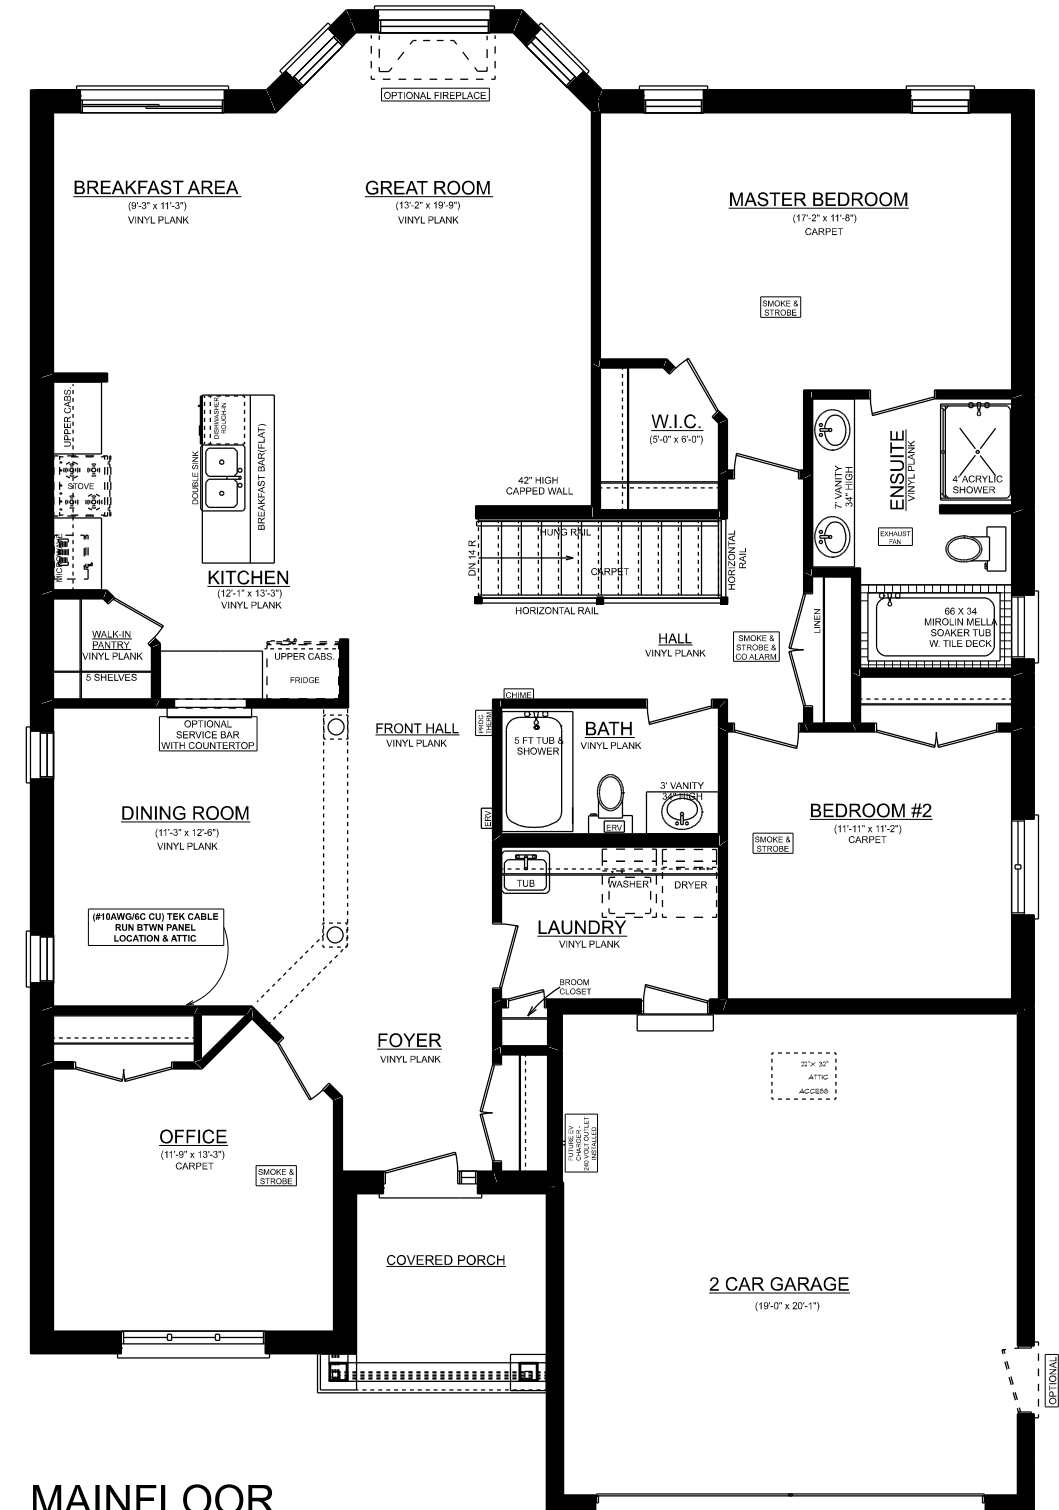

THE NORTHGATE

1898 SQ. FT.

BASEMENT PLAN

MAINFLOOR

1898 SQ.FT.
9' CEILINGS ON MAINFLOOR

TO VIEW ADDITIONAL FLOOR PLAN OPTIONS
VISIT OUR WEBSITE AT (www.dougarryhomes.com)