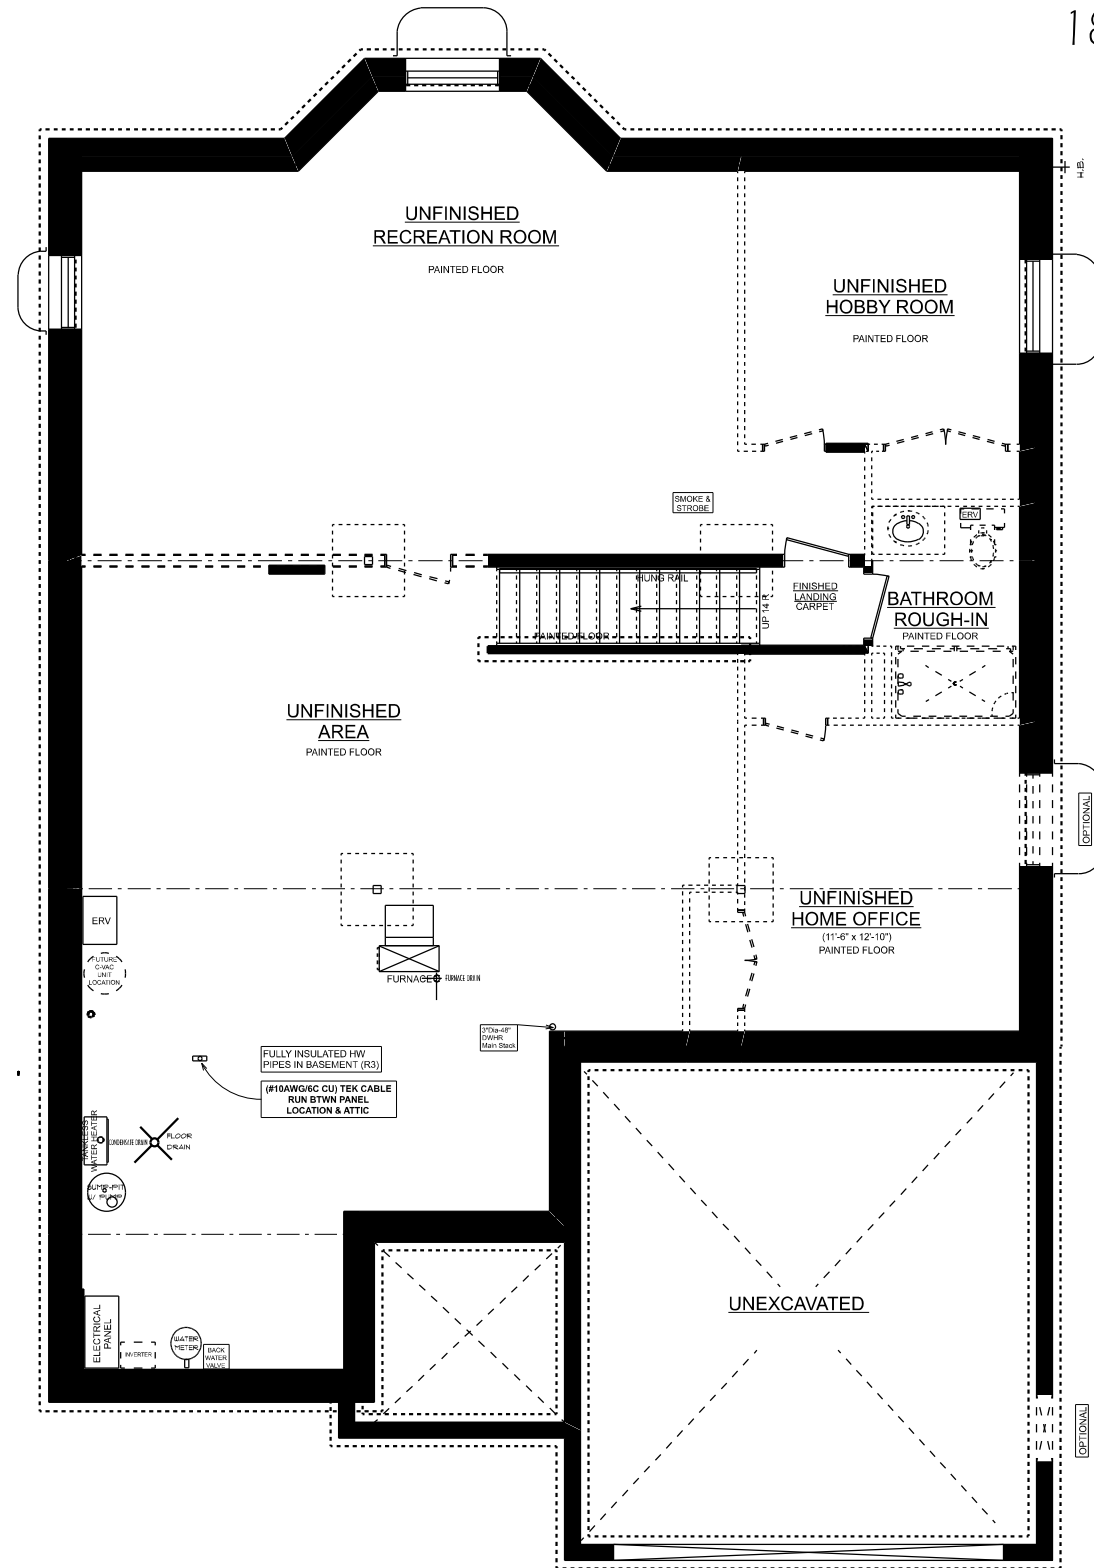

THE NORTHGATE

1898 SQ. FT.

BASEMENT PLAN

MAINFLOOR

1898 SQ.FT.
9' CEILINGS ON MAINFLOOR

TO VIEW ADDITIONAL FLOOR PLAN OPTIONS
VISIT OUR WEBSITE AT (www.dougarryhomes.com)