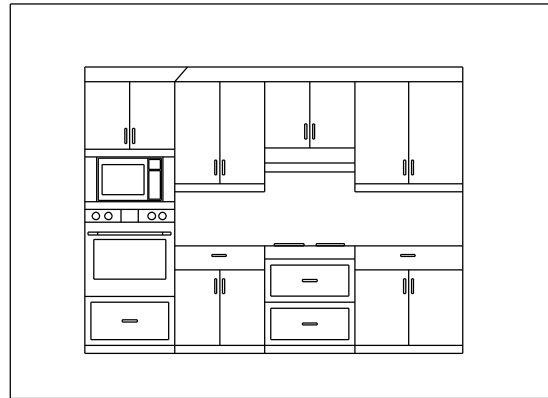

COOPER OPTIONAL KITCHEN w. WALL OVEN

COOPER KITCHEN w. WALL OVEN ELEVATION  
w. CHIMNEY HOOD

COOPER KITCHEN w. WALL OVEN ELEVATION  
w. STANDARD RANGE HOOD

COOPER OPTIONAL KITCHEN LAYOUT w. WALL OVEN

Add wall over cabinetry beside Pantry with built in microwave, lower drawer and upper cabinets. Includes 2 drawers below cook top location and standard range hood. Includes 40 amp line and all electrical for appliances. \*All appliances to be supplied by client and approved by DTL\* All gas upgrades are separated.