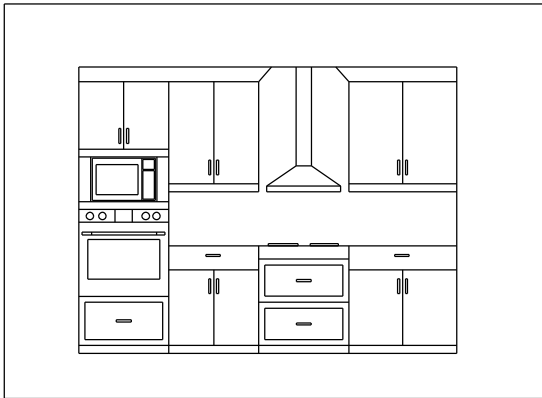

COOPER OPTIONAL KITCHEN w. WALL OVEN

COOPER KITCHEN w. WALL OVEN ELEVATION  
w. CHIMNEY HOOD

COOPER KITCHEN w. WALL OVEN ELEVATION  
w. STANDARD RANGE HOOD

COOPER OPTIONAL KITCHEN LAYOUT w. WALL OVEN

Add wall over cabinetry beside Pantry with built in microwave, lower drawer and upper cabinets. Includes 2 drawers below cook top location and standard range hood. Includes 40 amp line and all electrical for appliances. \*All appliances to be supplied by client and approved by DTL\* All gas upgrades are separated.