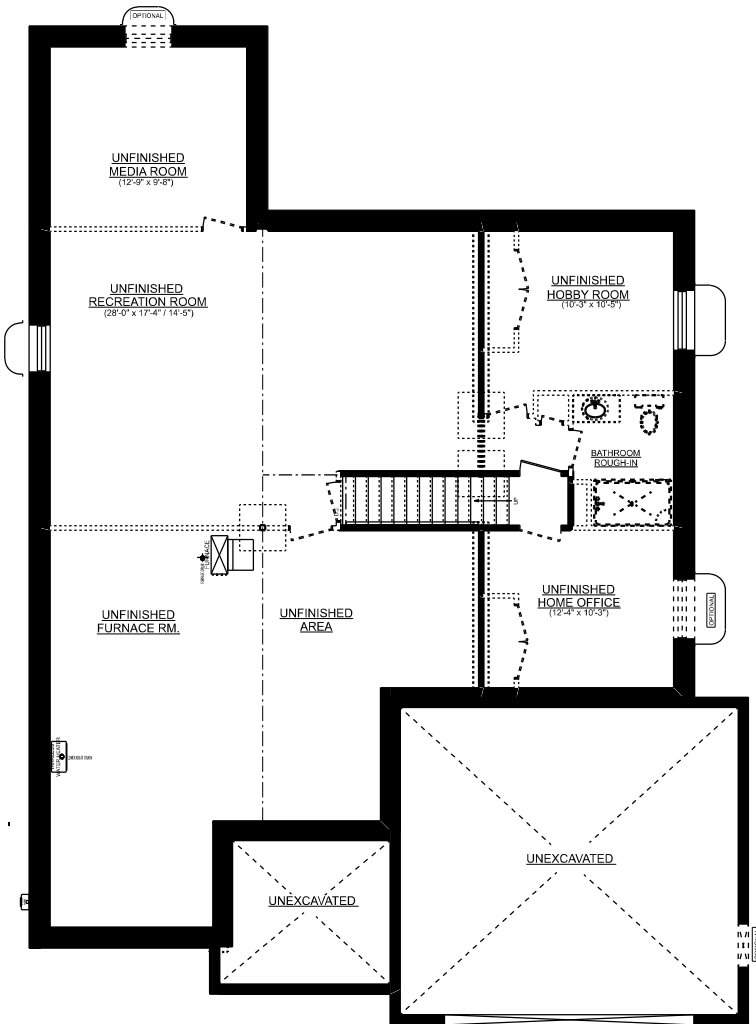

# THE COOPER

1892 SQ. FT.

BASEMENT PLAN

THE COOPER  
MAIN FLOOR PLAN  
1892 SQ. FT.

TO VIEW ADDITIONAL FLOOR PLAN OPTIONS  
VISIT OUR WEBSITE AT ([www.dougarryhomes.com](http://www.dougarryhomes.com))