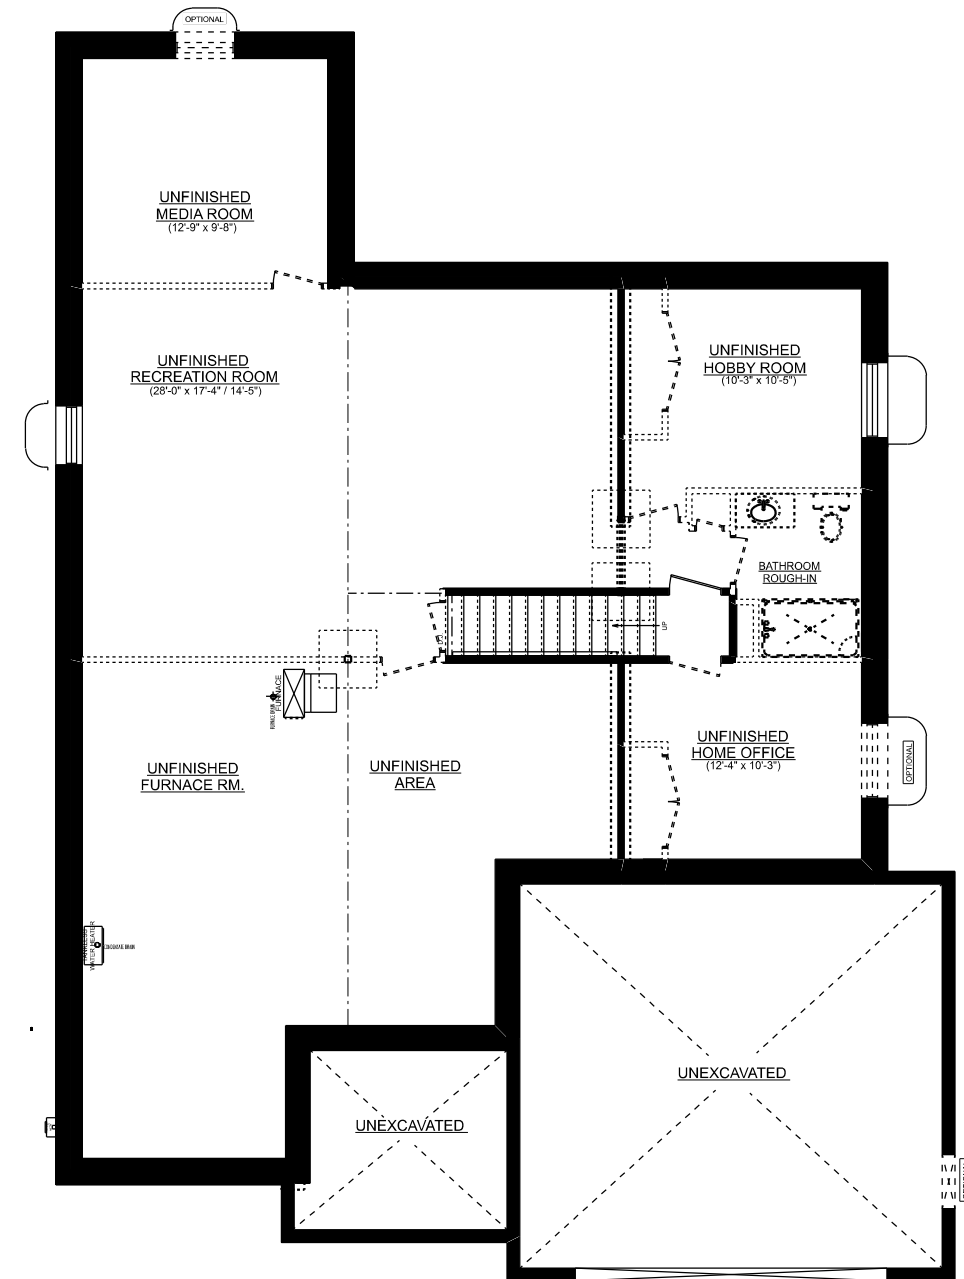

THE COOPER

1892 SQ. FT.

THE COOPER
MAIN FLOOR PLAN
1892 SQ. FT.

BASEMENT PLAN

TO VIEW ADDITIONAL FLOOR PLAN OPTIONS
VISIT OUR WEBSITE AT (www.dougtraryhomes.com)