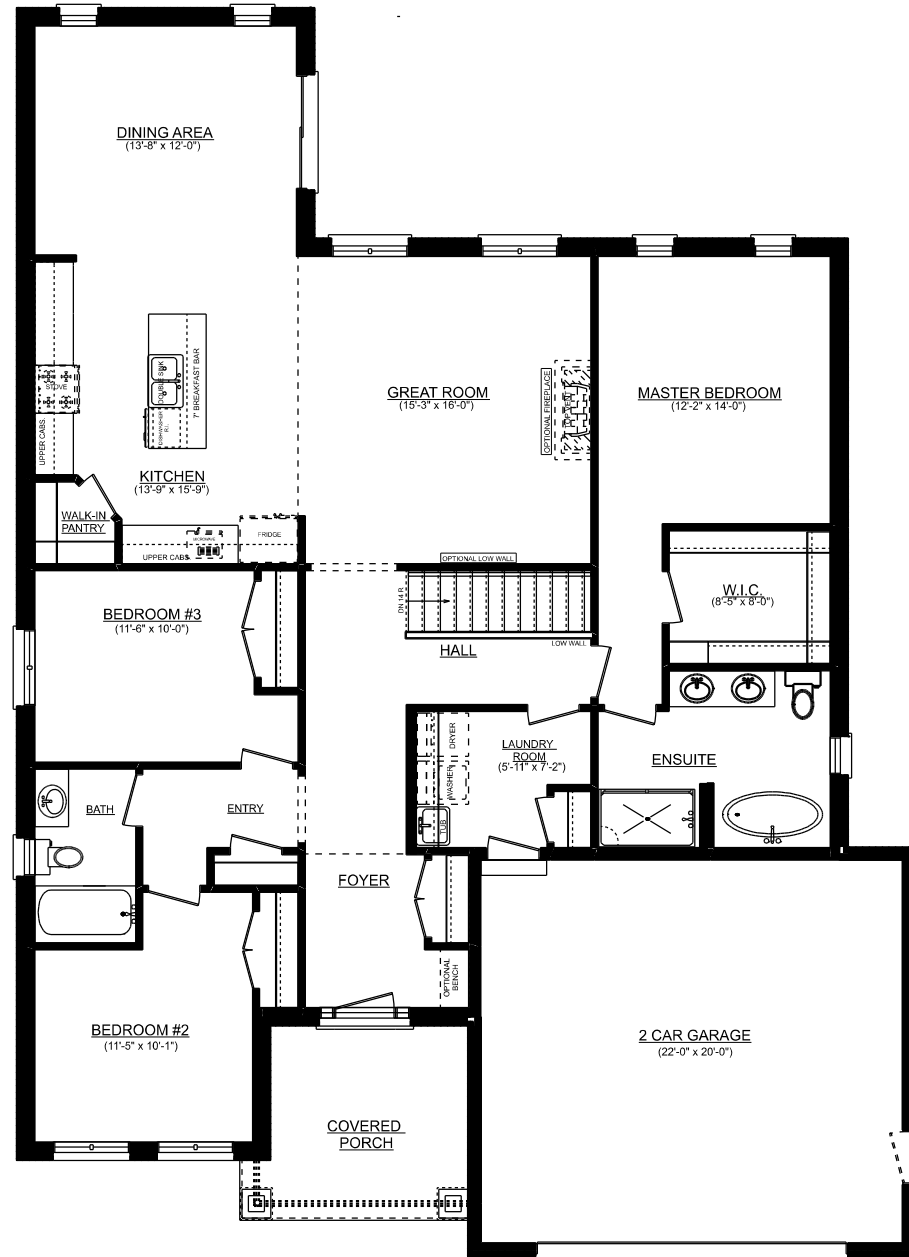

THE COOPER

1892 SQ. FT.

THE COOPER
MAIN FLOOR PLAN
1892 SQ. FT.

BASEMENT PLAN

TO VIEW ADDITIONAL FLOOR PLAN OPTIONS
VISIT OUR WEBSITE AT (www.dougtraryhomes.com)