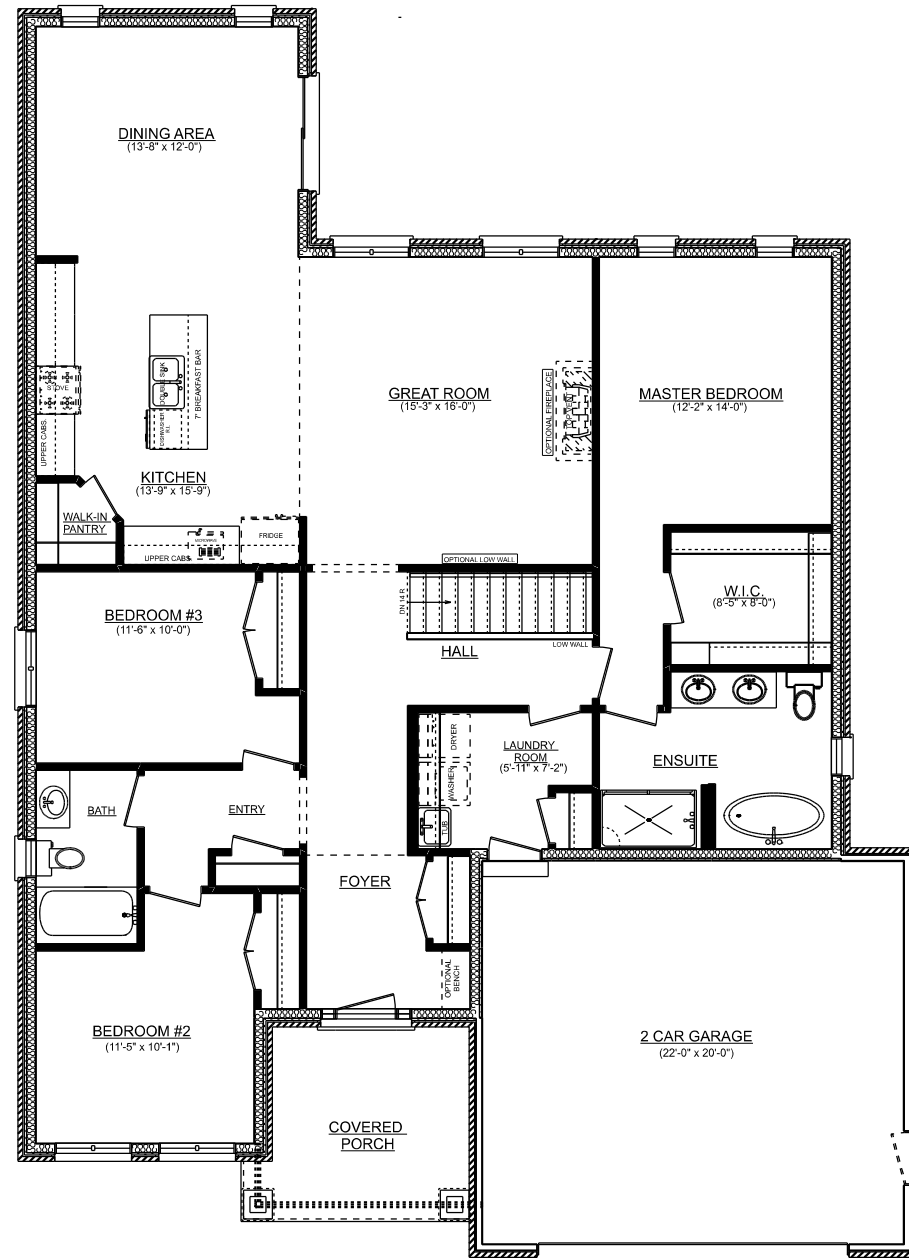

THE COOPER

1892 SQ. FT.

THE COOPER
MAIN FLOOR PLAN
1892 SQ. FT.

BASEMENT PLAN

TO VIEW ADDITIONAL FLOOR PLAN OPTIONS
VISIT OUR WEBSITE AT (www.dougtdarryhomes.com)