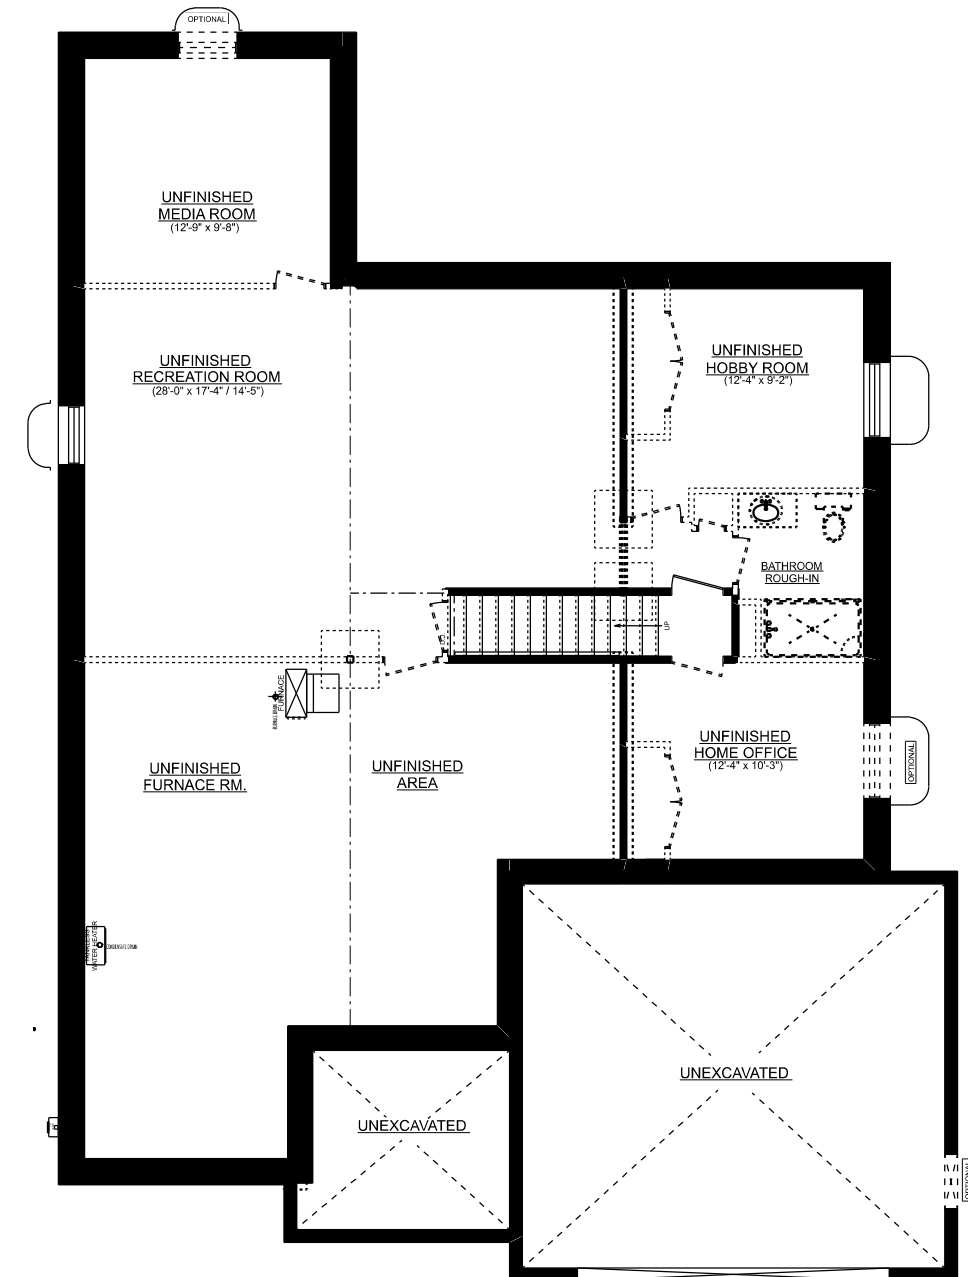

THE COOPER

1892 SQ. FT.

THE COOPER
MAIN FLOOR PLAN
1892 SQ. FT.

BASEMENT PLAN

TO VIEW ADDITIONAL FLOOR PLAN OPTIONS
VISIT OUR WEBSITE AT (www.dougtdarryhomes.com)