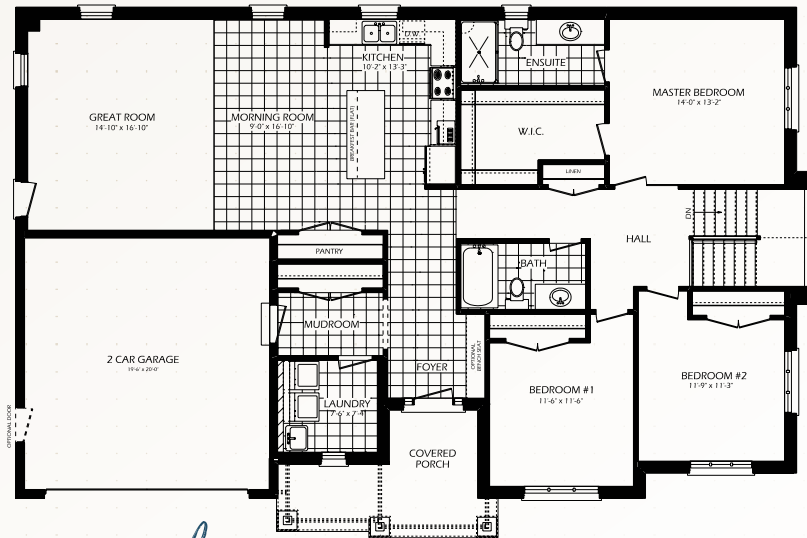

the *Clearbrook*

ARTIST RENDERING | Elevation B

Clearbrook features

- 1,918 sq. ft.
- bungalow
- 3 bedrooms
- 2 baths
- 2 car garage

Main floor

Basement

ARTIST RENDERING
Elevation A

See website for optional layouts.
At home or on your phone,
go to www.dougtarryhomes.com