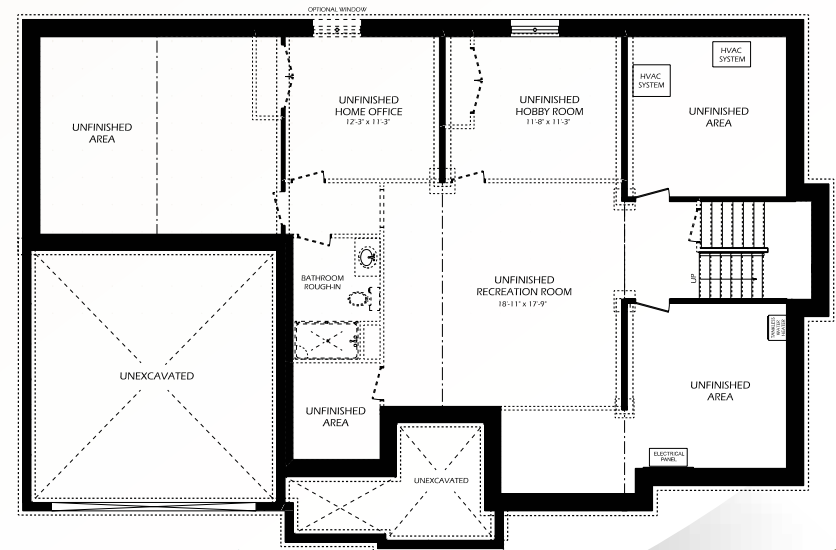

the *Clearbrook*

ARTIST RENDERING | Elevation B

Clearbrook features

- 1,918 sq. ft.
- bungalow
- 3 bedrooms
- 2 baths
- 2 car garage

Main floor

Basement

ARTIST RENDERING
Elevation A

See website for optional layouts.
At home or on your phone,
go to www.dougtarryhomes.com