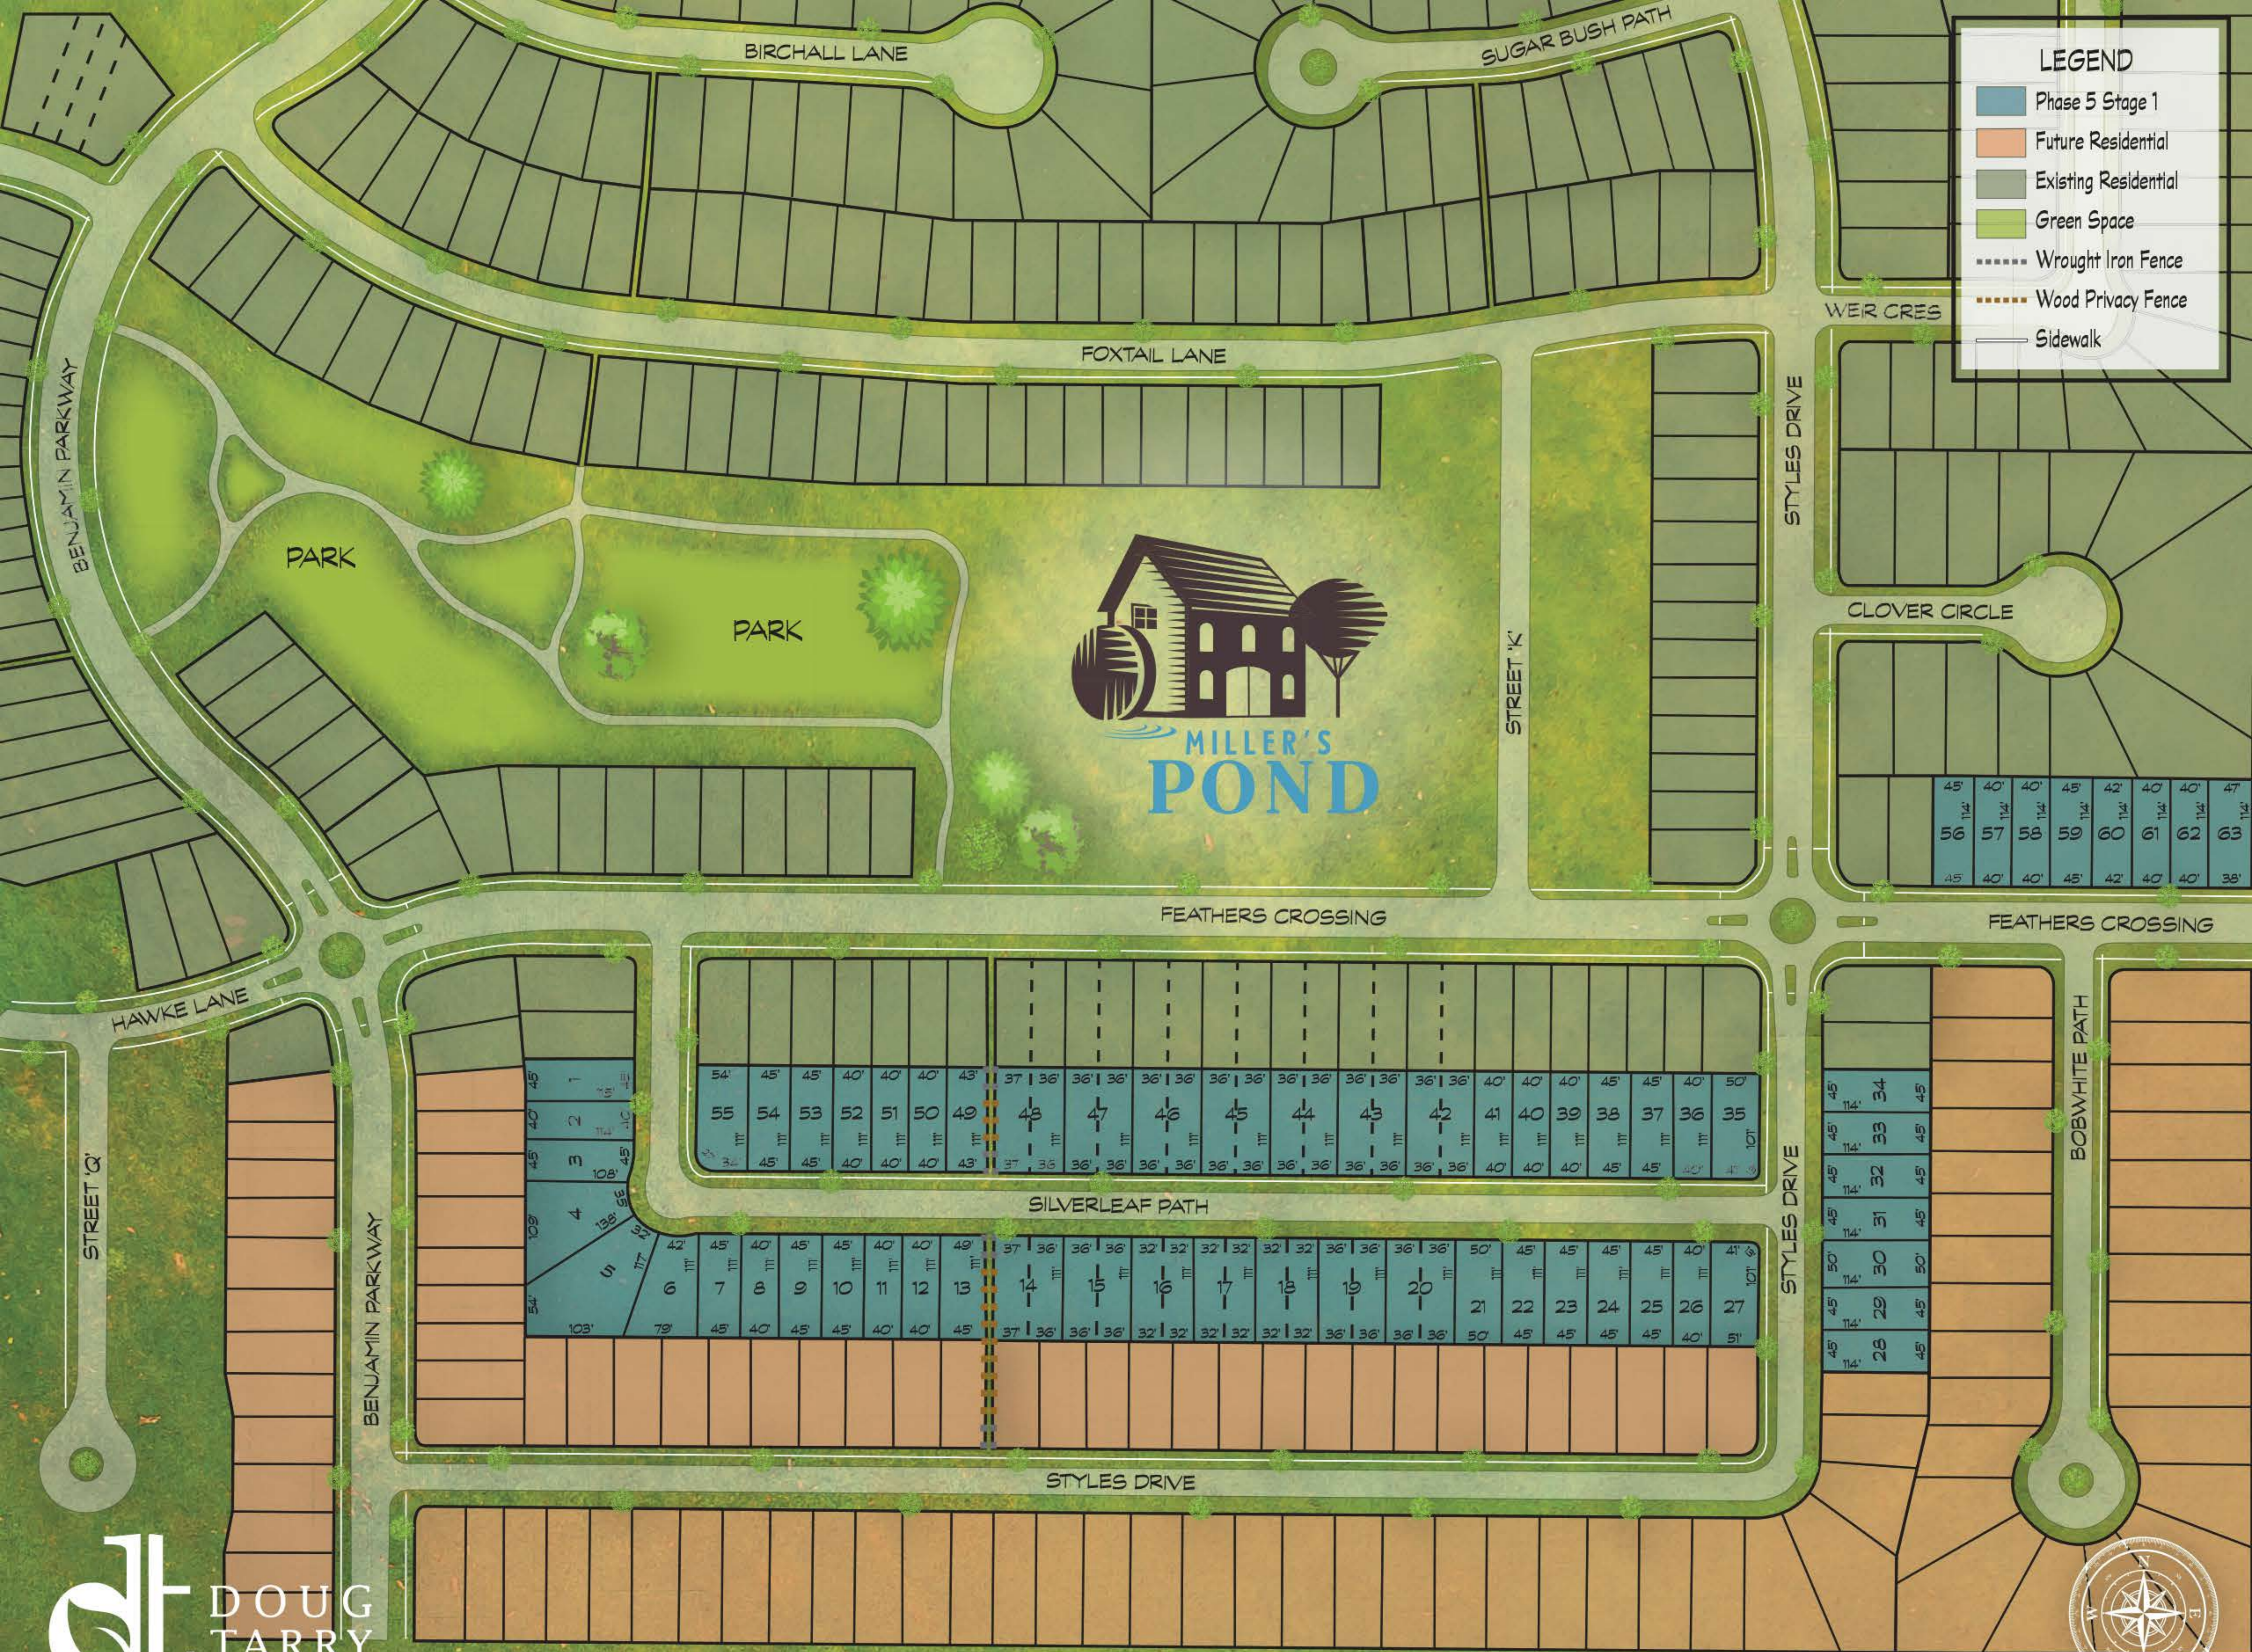

LEGEND

- Phase 5 Stage 1
- Future Residential
- Existing Residential
- Green Space
- Wrought Iron Fence
- Wood Privacy Fence
- Sidewalk

Site plan is artist's concept. Lot dimensions are approximate and depend on final survey. Landscape areas and plantings are concepts only and may vary from finished landscape. See sales representative for more information. E. & O. E.