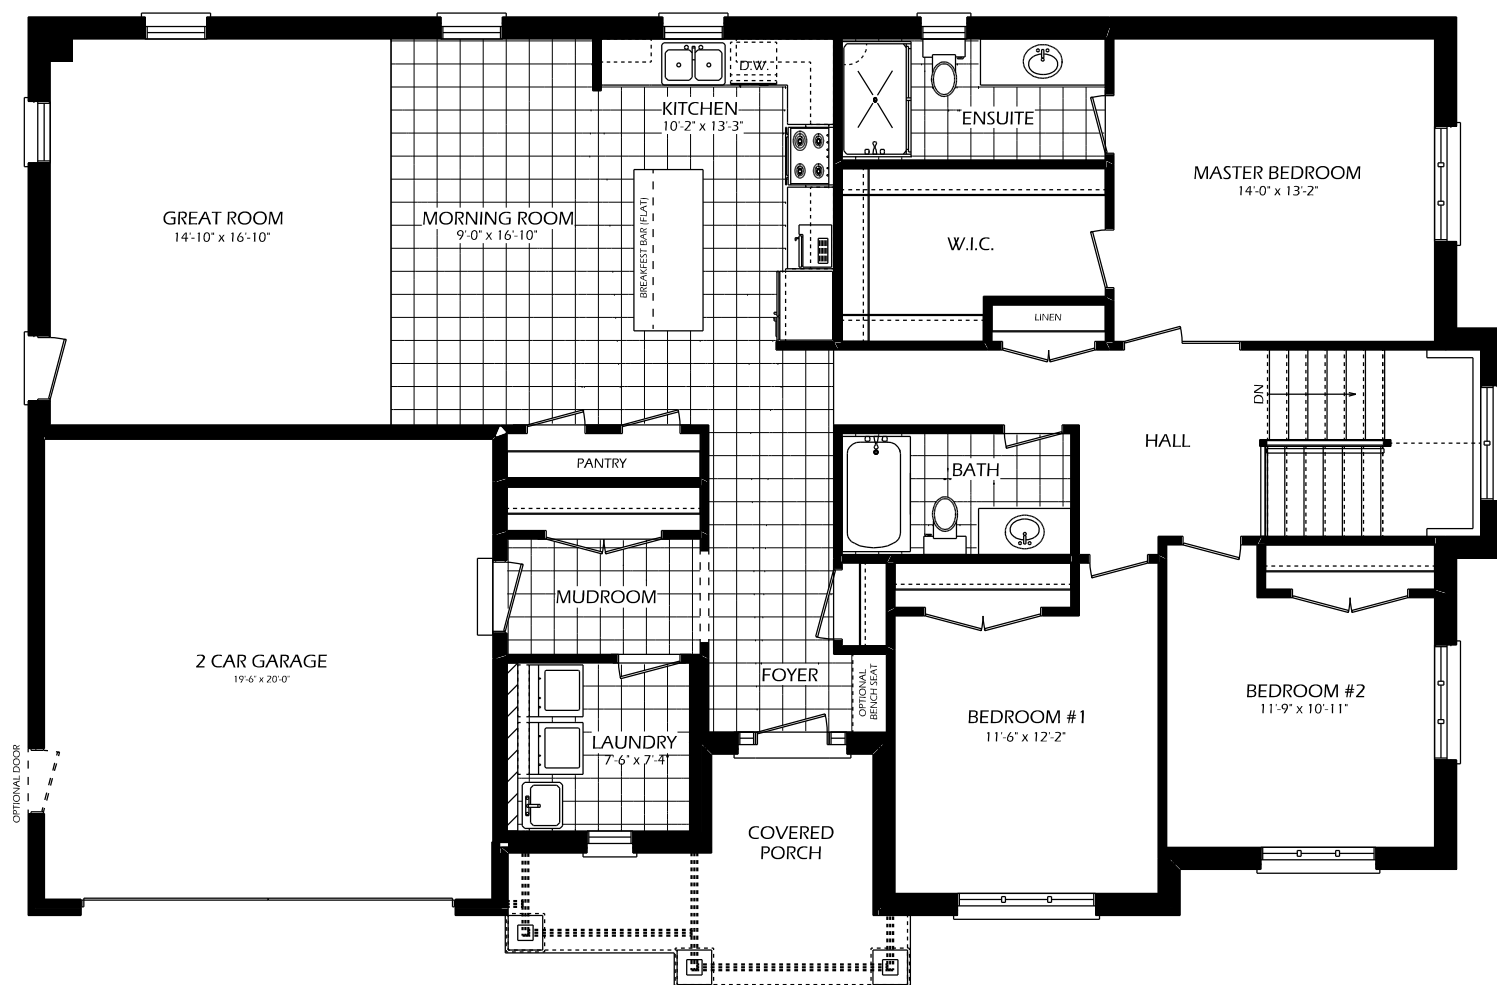

THE CLEARBROOK

1918 SQ. FT.

MAIN FLOOR
1918 SQ. FT.

BASEMENT PLAN

TO VIEW ADDITIONAL FLOOR PLAN OPTIONS
VISIT OUR WEBSITE AT (www.dougarryhomes.com)