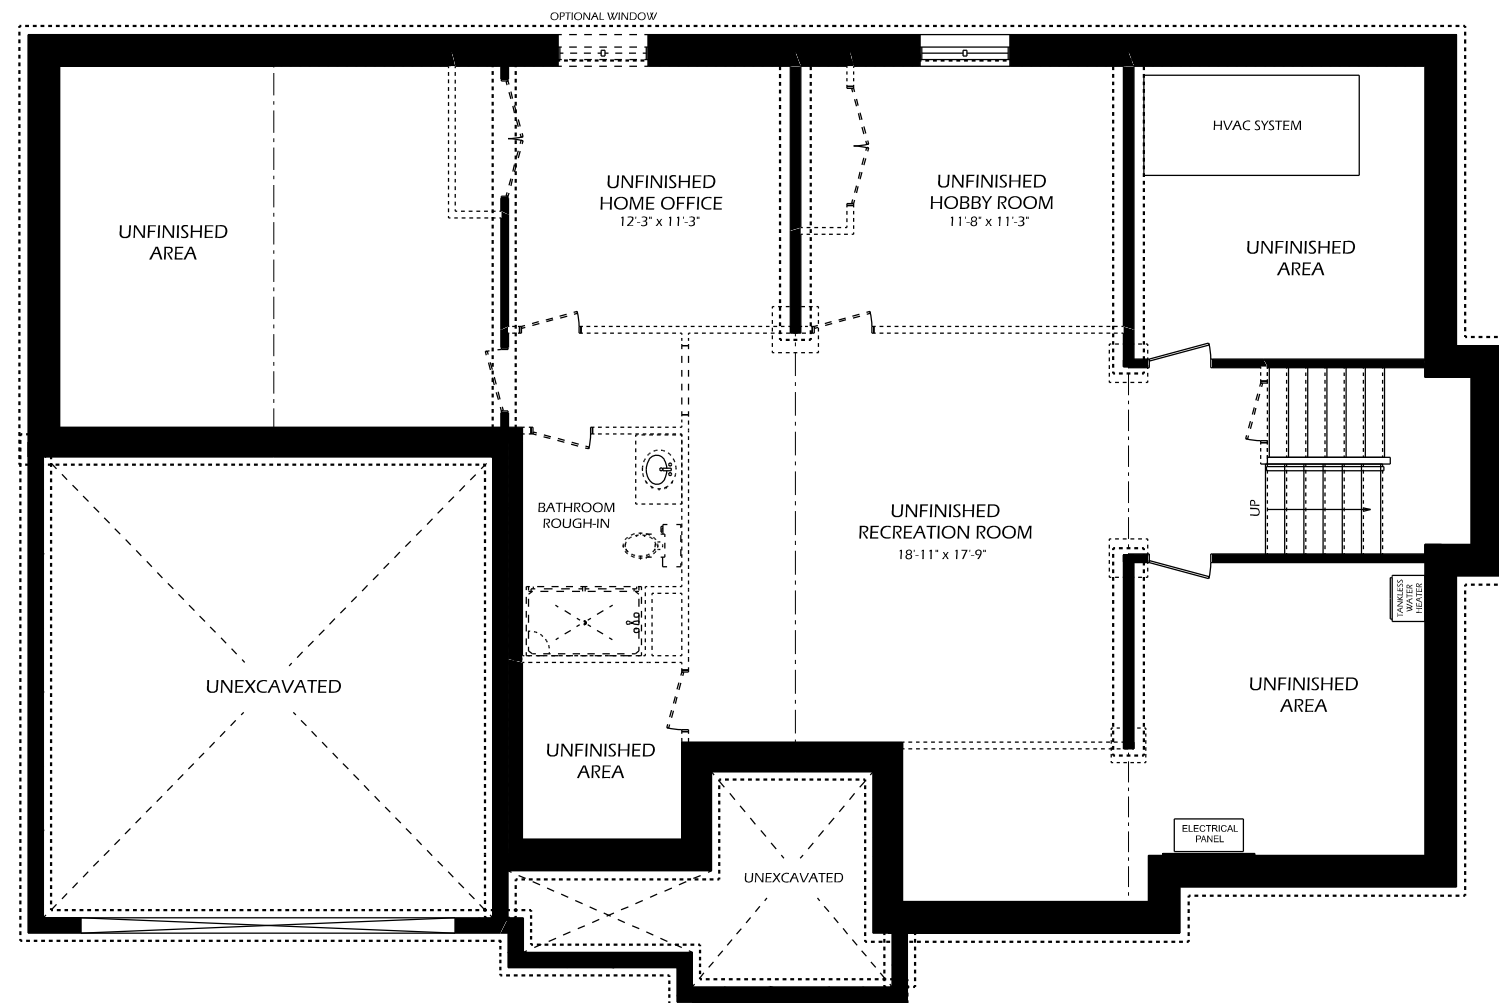

THE CLEARBROOK

1918 SQ. FT.

MAIN FLOOR
1918 SQ. FT.

BASEMENT PLAN

TO VIEW ADDITIONAL FLOOR PLAN OPTIONS
VISIT OUR WEBSITE AT (www.dougarryhomes.com)