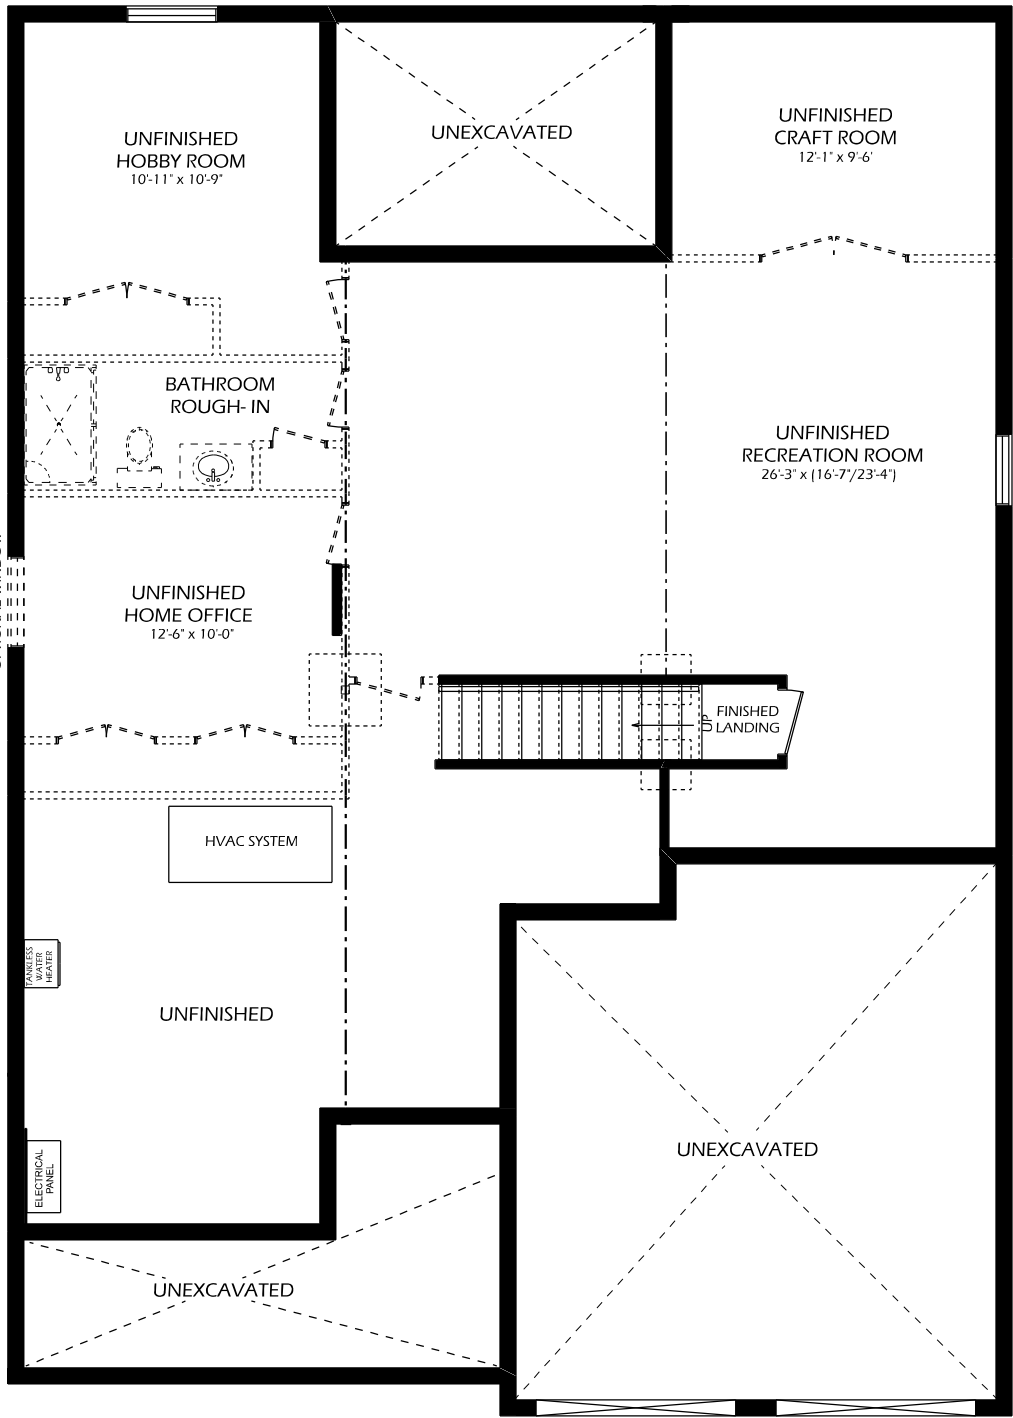

THE SAPPHIRE

1673 SQ. FT.

MAIN FLOOR
1673 SQ.FT.

BASEMENT

TO VIEW ADDITIONAL FLOOR PLAN OPTIONS
VISIT OUR WEBSITE AT (www.dougtarryhomes.com)