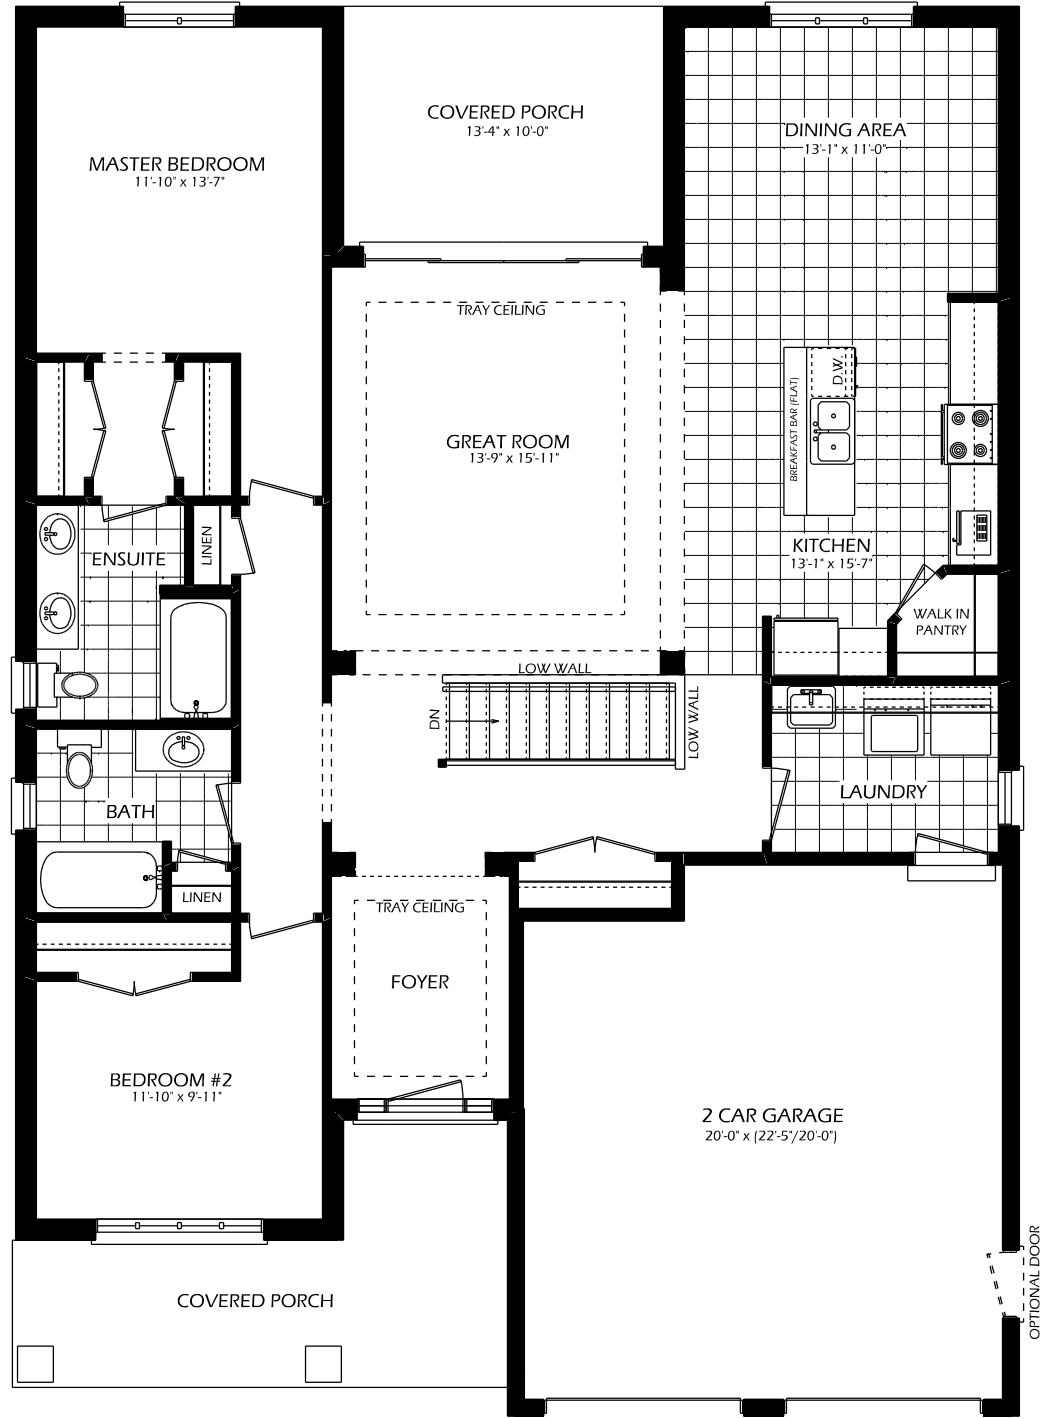

THE SAPPHIRE

1673 SQ. FT.

MAIN FLOOR
1673 SQ.FT.

BASEMENT

TO VIEW ADDITIONAL FLOOR PLAN OPTIONS
VISIT OUR WEBSITE AT (www.dougtarryhomes.com)