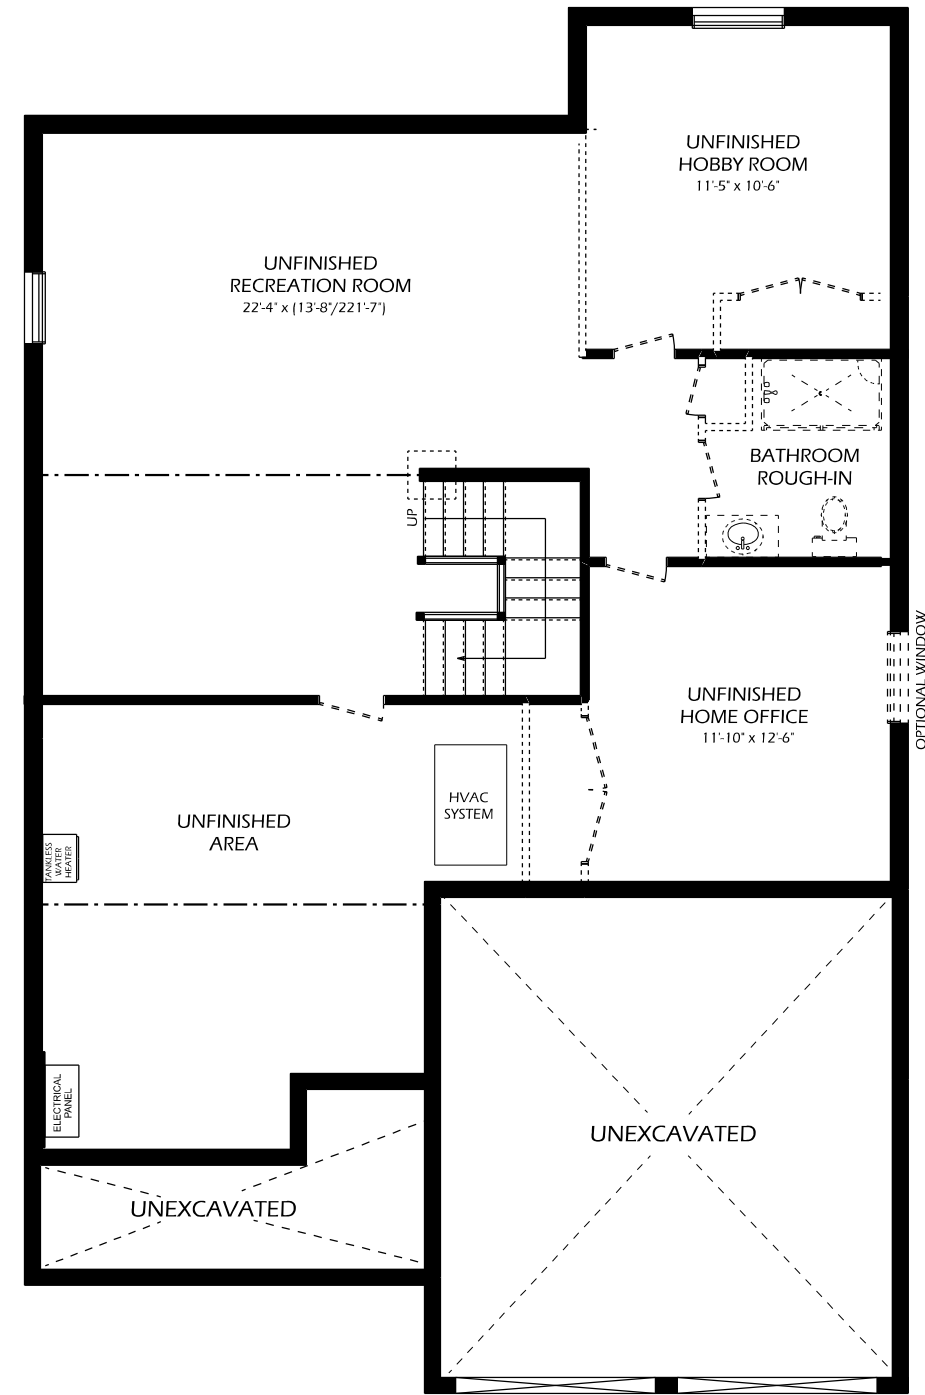

THE ROSEWOOD

1440 SQ. FT.

BASEMENT

ROSEWOOD 'A'
MAIN FLOOR PLAN
1440 SQ. FT.

TO VIEW ADDITIONAL FLOOR PLAN OPTIONS
VISIT OUR WEBSITE AT (www.dougarryhomes.com)