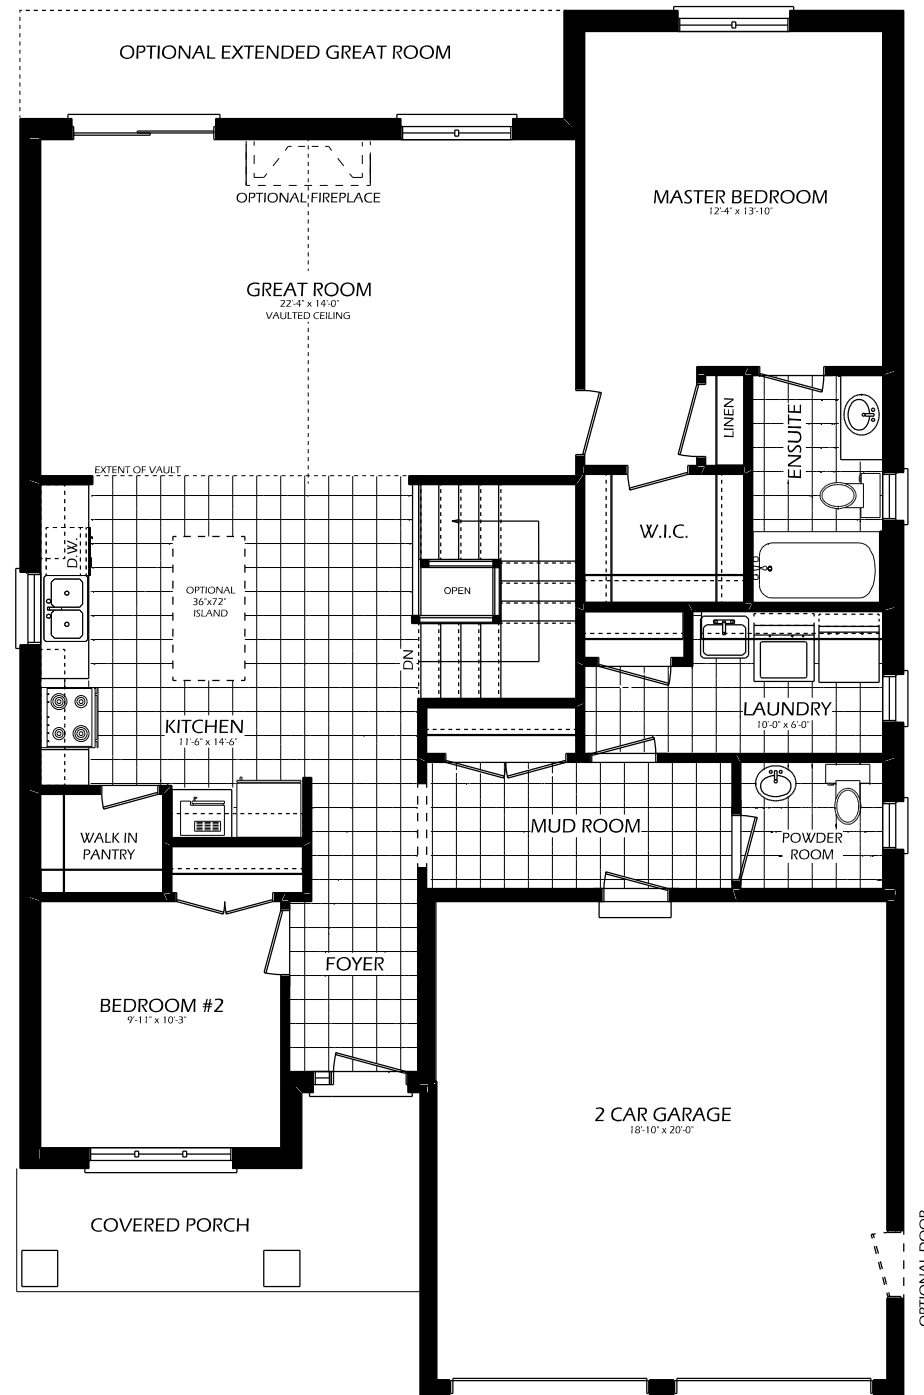

THE ROSEWOOD

1440 SQ. FT.

BASEMENT

ROSEWOOD 'A'
MAIN FLOOR PLAN
1440 SQ. FT.

TO VIEW ADDITIONAL FLOOR PLAN OPTIONS
VISIT OUR WEBSITE AT (www.dougarryhomes.com)