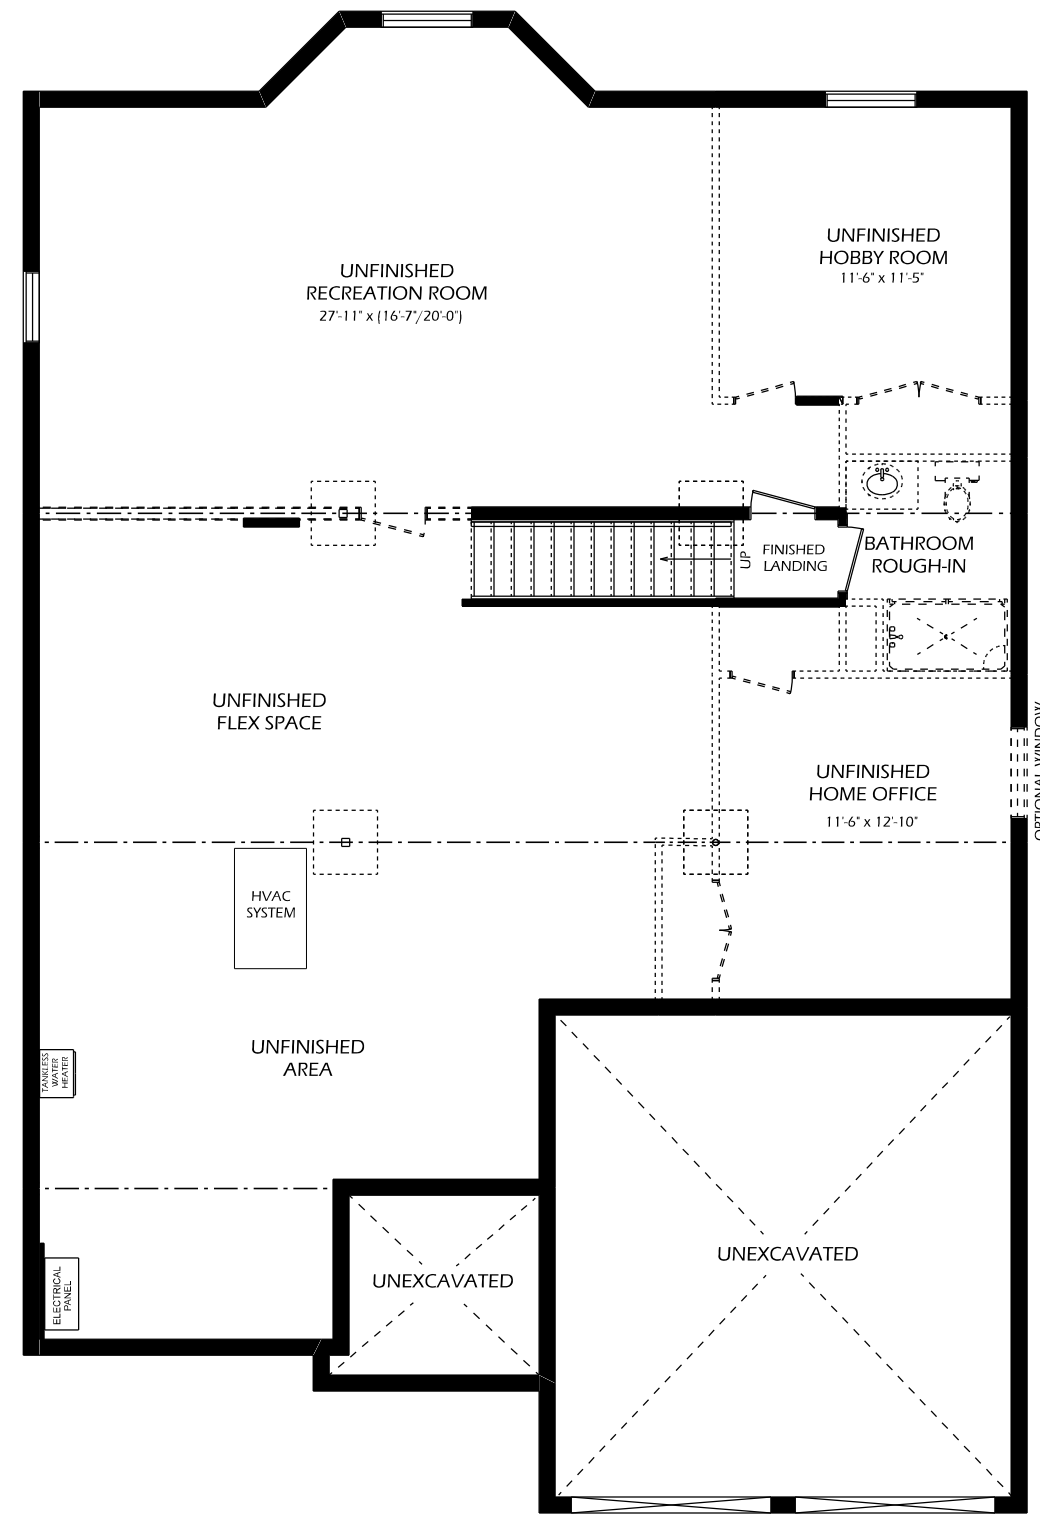

THE NORTHGATE

1898 SQ. FT.

MAIN FLOOR
1898 SQ.FT.

BASEMENT

TO VIEW ADDITIONAL FLOOR PLAN OPTIONS
VISIT OUR WEBSITE AT (www.dougarryhomes.com)