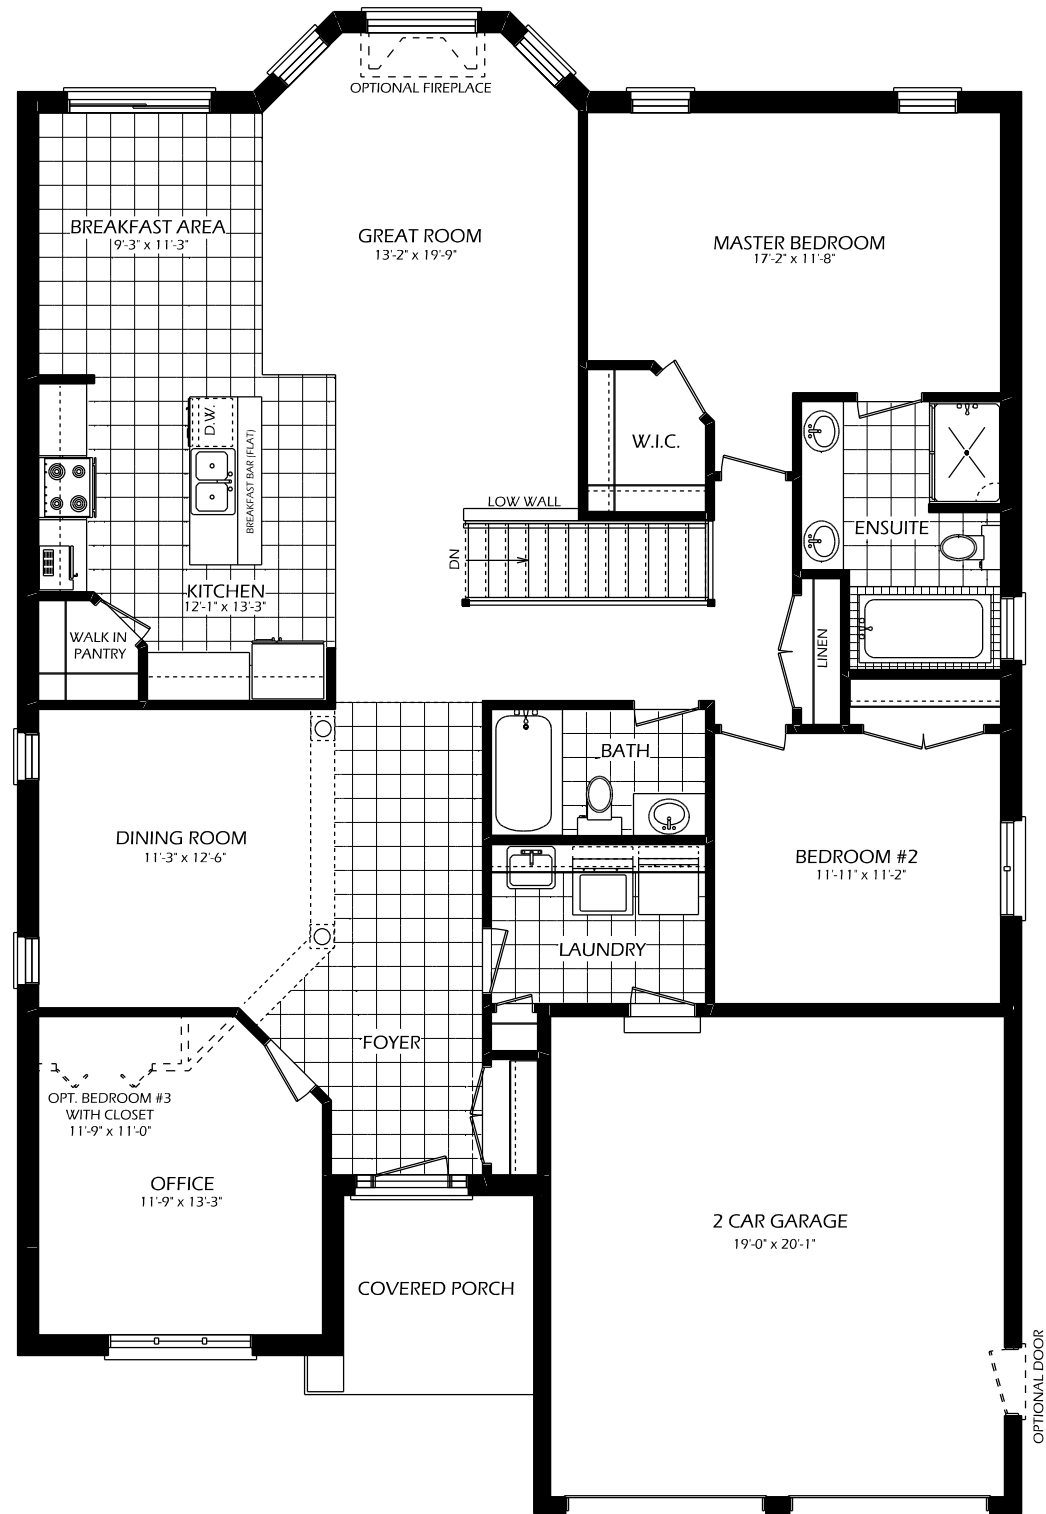

THE NORTHGATE

1898 SQ. FT.

MAIN FLOOR
1898 SQ.FT.

BASEMENT

TO VIEW ADDITIONAL FLOOR PLAN OPTIONS
VISIT OUR WEBSITE AT (www.dougarryhomes.com)