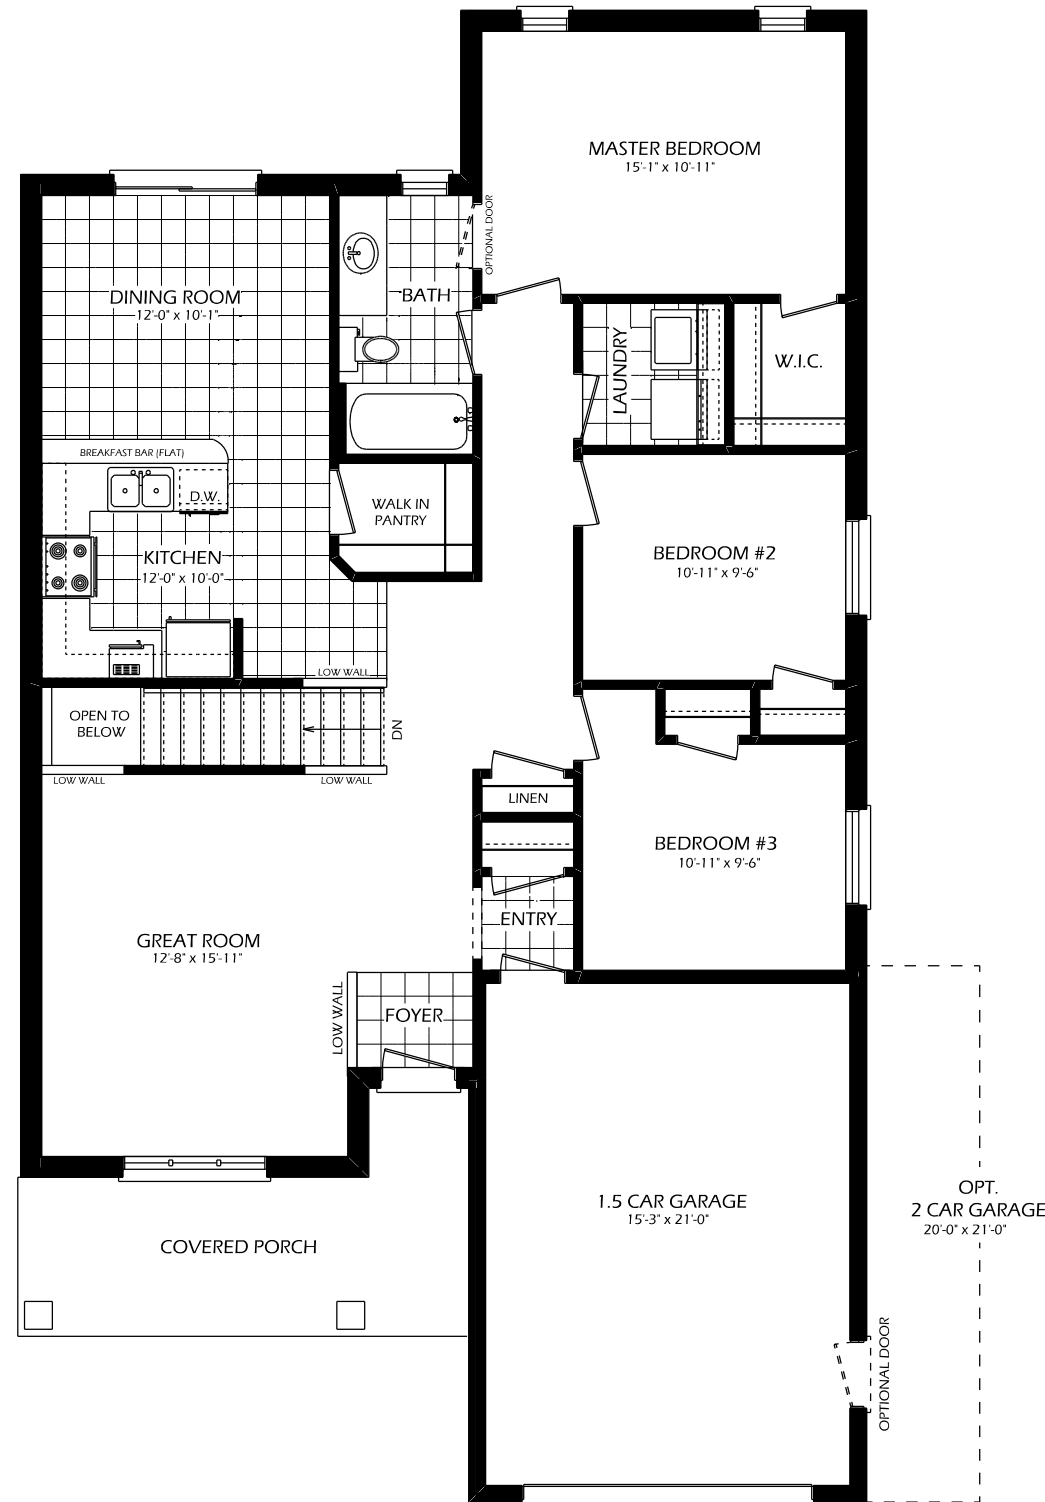

MORNINGDALE

1442 SQ. FT.

MAIN FLOOR
1442 SQ. FT.

BASEMENT

TO VIEW ADDITIONAL FLOOR PLAN OPTIONS
VISIT OUR WEBSITE AT (www.dougarryhomes.com)