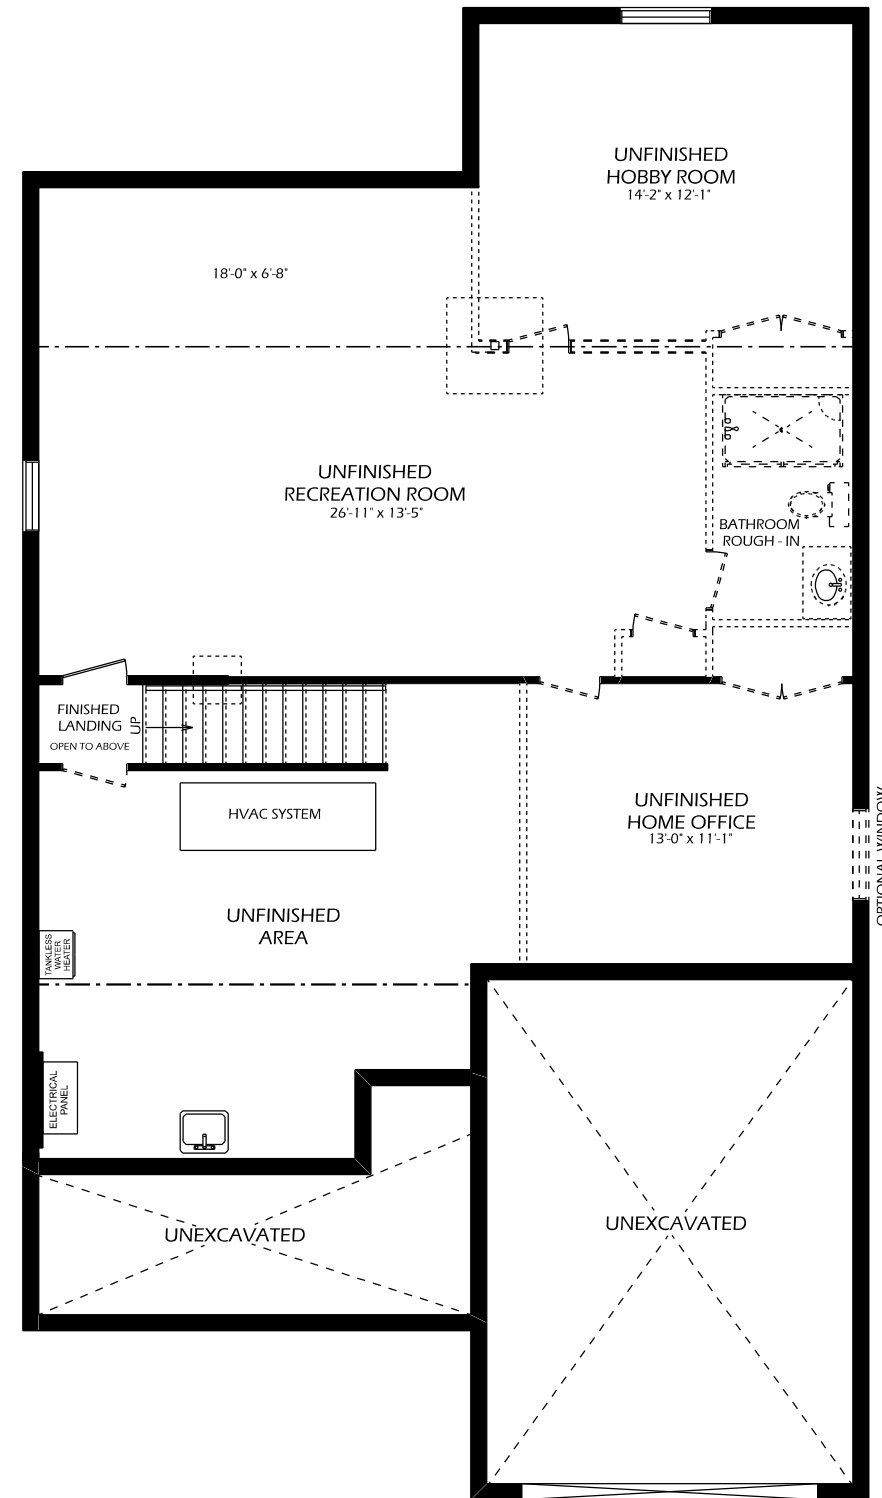

MORNINGDALE

1442 SQ. FT.

MAIN FLOOR
1442 SQ. FT.

BASEMENT

TO VIEW ADDITIONAL FLOOR PLAN OPTIONS
VISIT OUR WEBSITE AT (www.dougarryhomes.com)