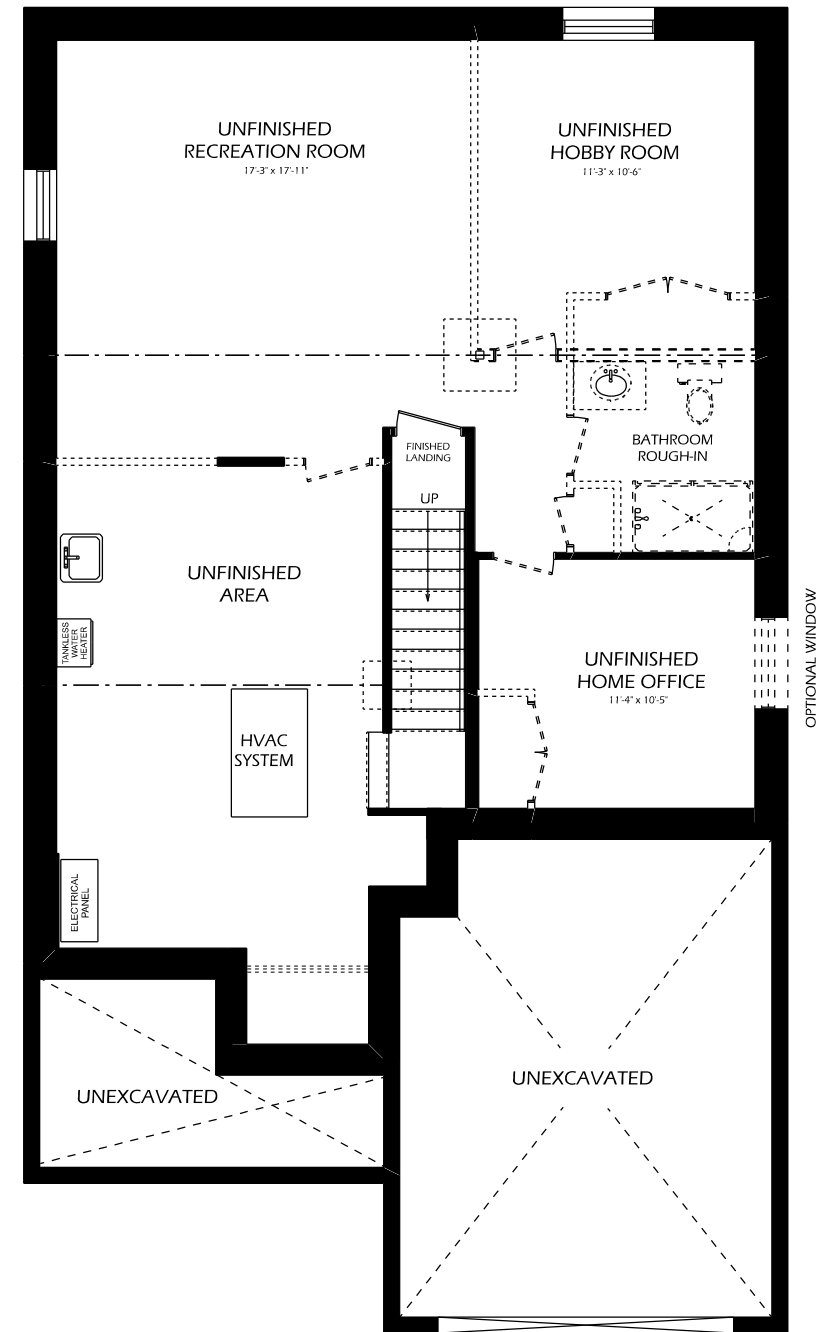

MAYFAIR

1232 SQ. FT.

MAINFLOOR
1232 SQ. FT.

BASEMENT

TO VIEW ADDITIONAL FLOOR PLAN OPTIONS
VISIT OUR WEBSITE AT (www.dougarryhomes.com)