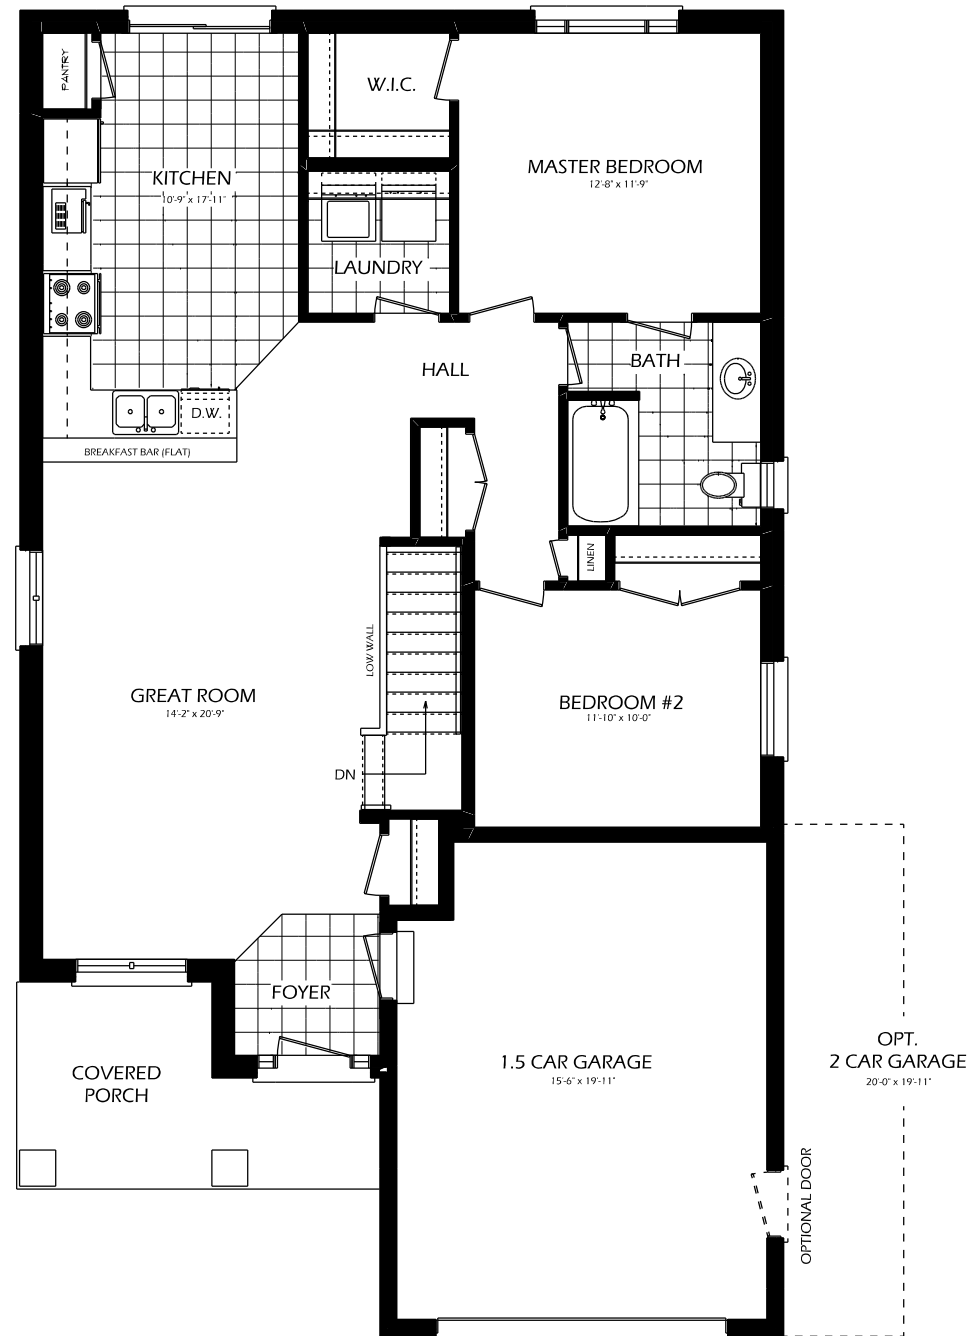

MAYFAIR

1232 SQ. FT.

MAINFLOOR
1232 SQ. FT.

BASEMENT

TO VIEW ADDITIONAL FLOOR PLAN OPTIONS
VISIT OUR WEBSITE AT (www.dougarryhomes.com)