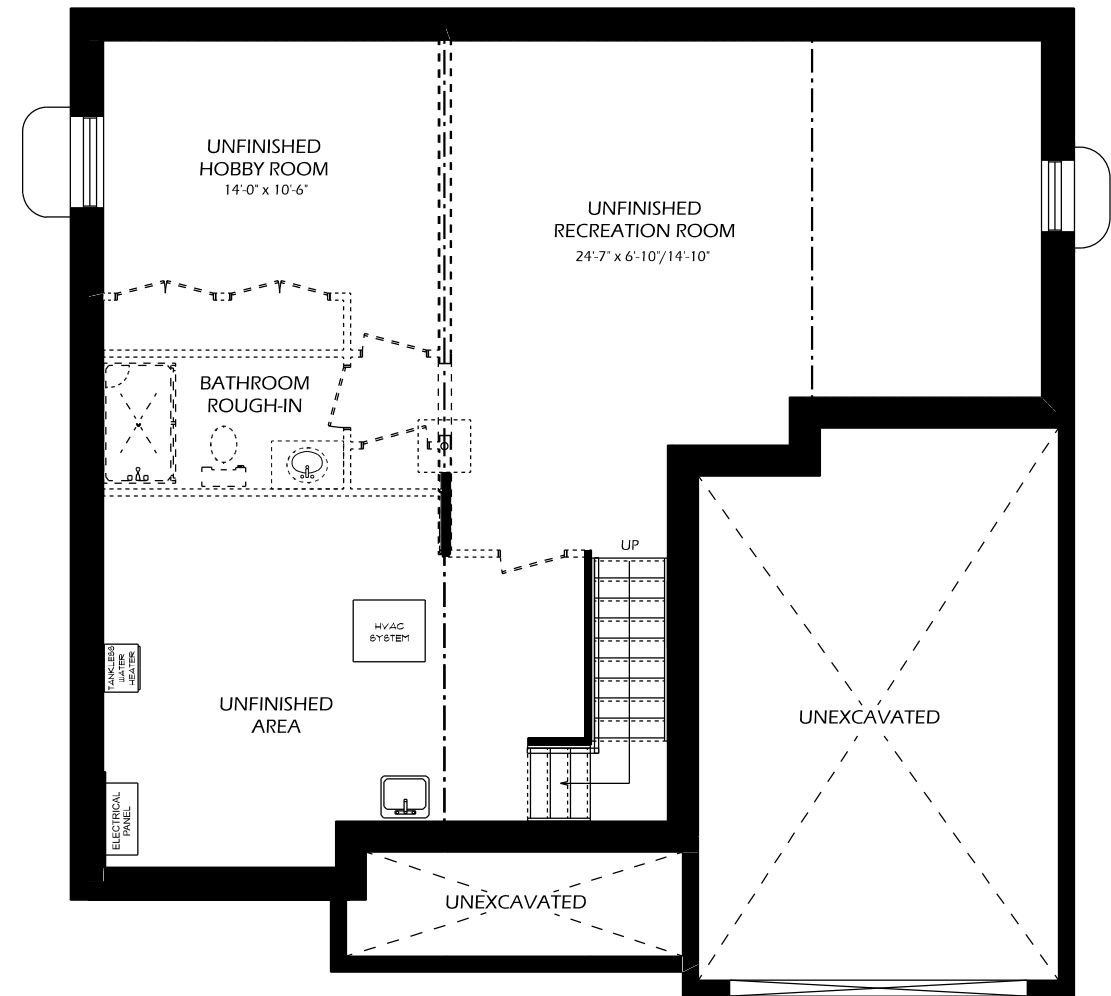

THE KNOLLWOOD

1226 SQ. FT.

MAIN FLOOR PLAN
1226 SQ.FT.

BASEMENT

TO VIEW ADDITIONAL FLOOR PLAN OPTIONS
VISIT OUR WEBSITE AT (www.dougtarryhomes.com)