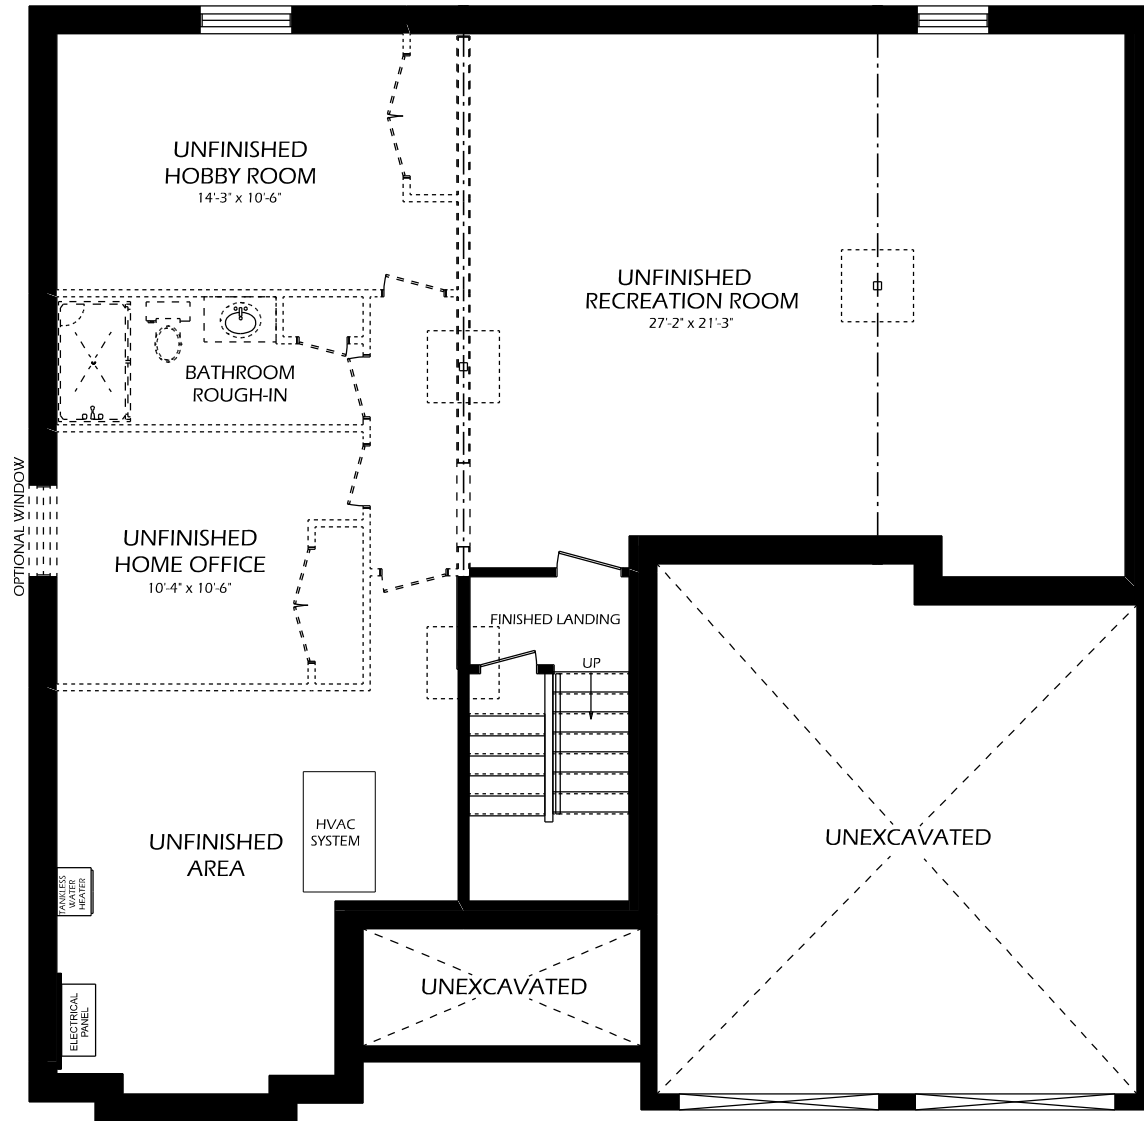

# THE KINGSFORD

1612 SQ. FT.

**MAIN FLOOR**  
1612 SQ.FT.  
9' CEILINGS ON MAIN FLOOR

**BASEMENT**

TO VIEW ADDITIONAL FLOOR PLAN OPTIONS  
VISIT OUR WEBSITE AT ([www.dougarryhomes.com](http://www.dougarryhomes.com))