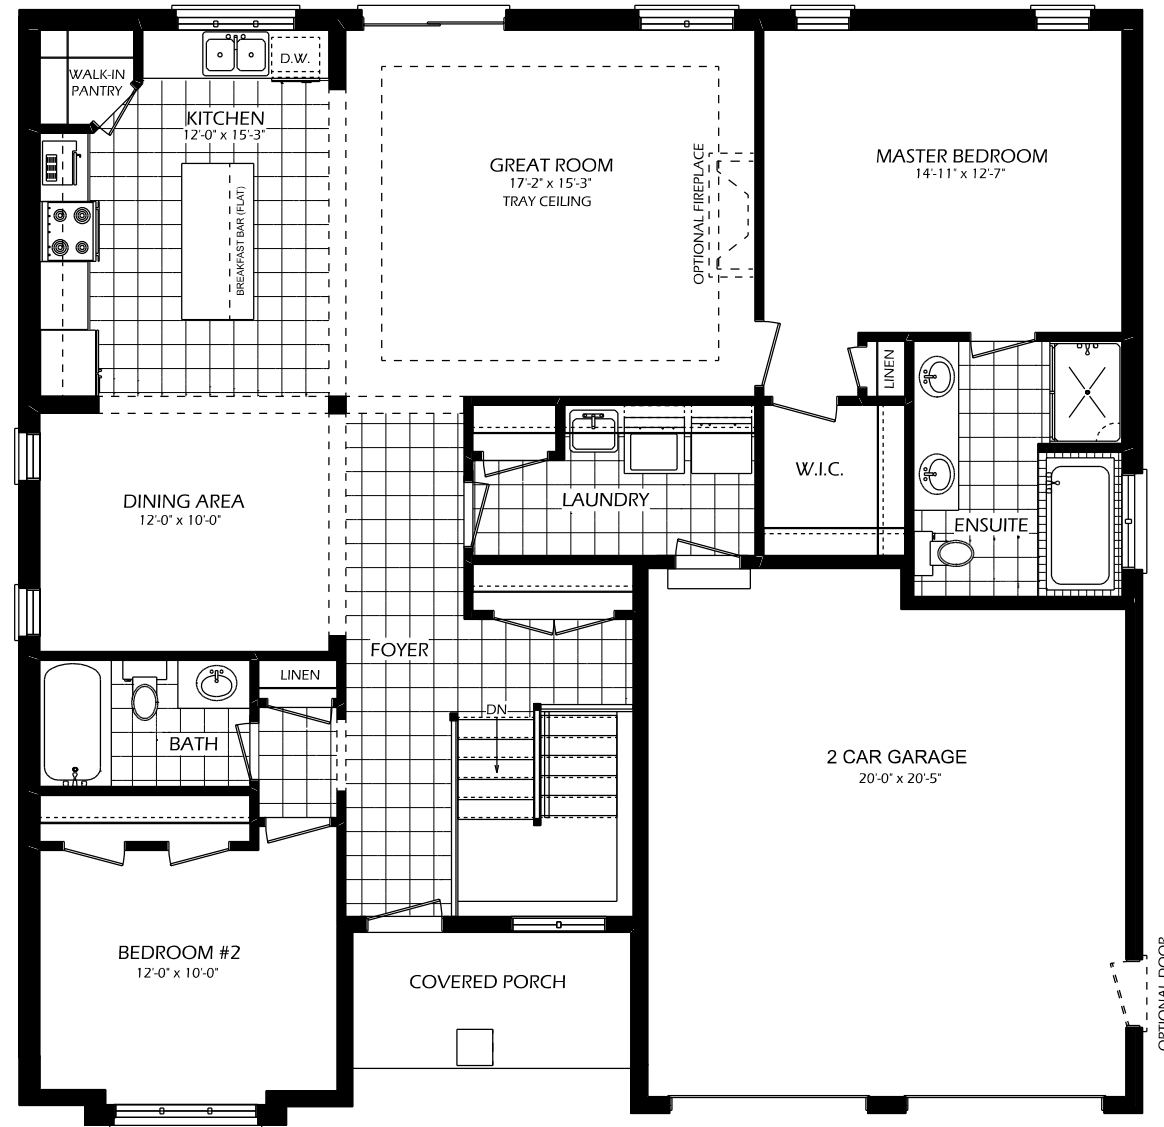

# THE KINGSFORD

1612 SQ. FT.

**MAIN FLOOR**  
1612 SQ.FT.  
9' CEILINGS ON MAIN FLOOR

**BASEMENT**

TO VIEW ADDITIONAL FLOOR PLAN OPTIONS  
VISIT OUR WEBSITE AT ([www.dougarryhomes.com](http://www.dougarryhomes.com))