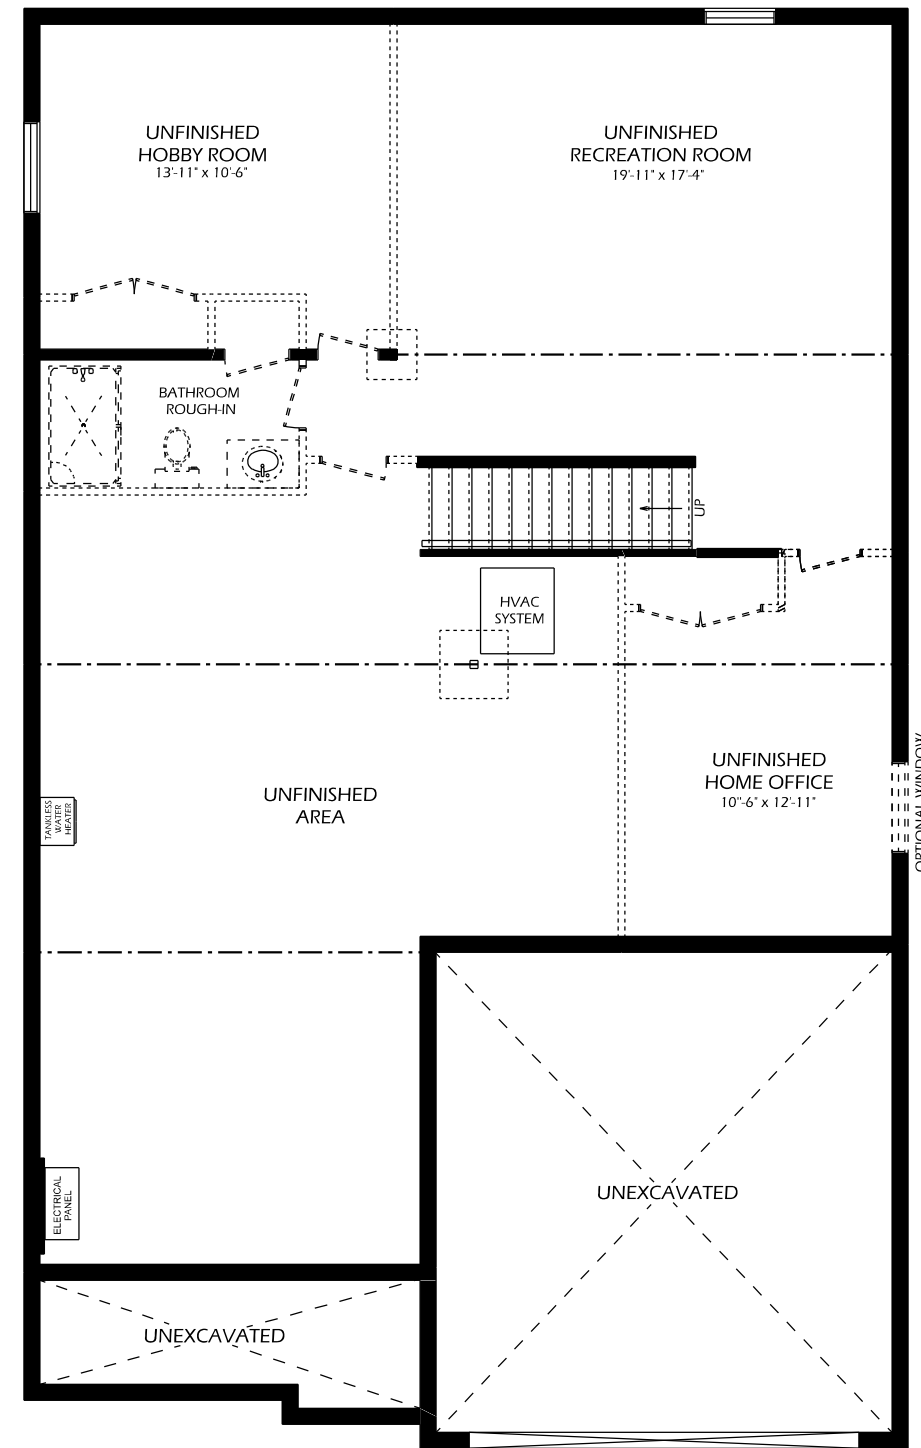

THE DUNMOOR

1684 SQ. FT.

MAIN FLOOR
1684 SQ. FT.

BASEMENT

TO VIEW ADDITIONAL FLOOR PLAN OPTIONS
VISIT OUR WEBSITE AT (www.dougtharryhomes.com)