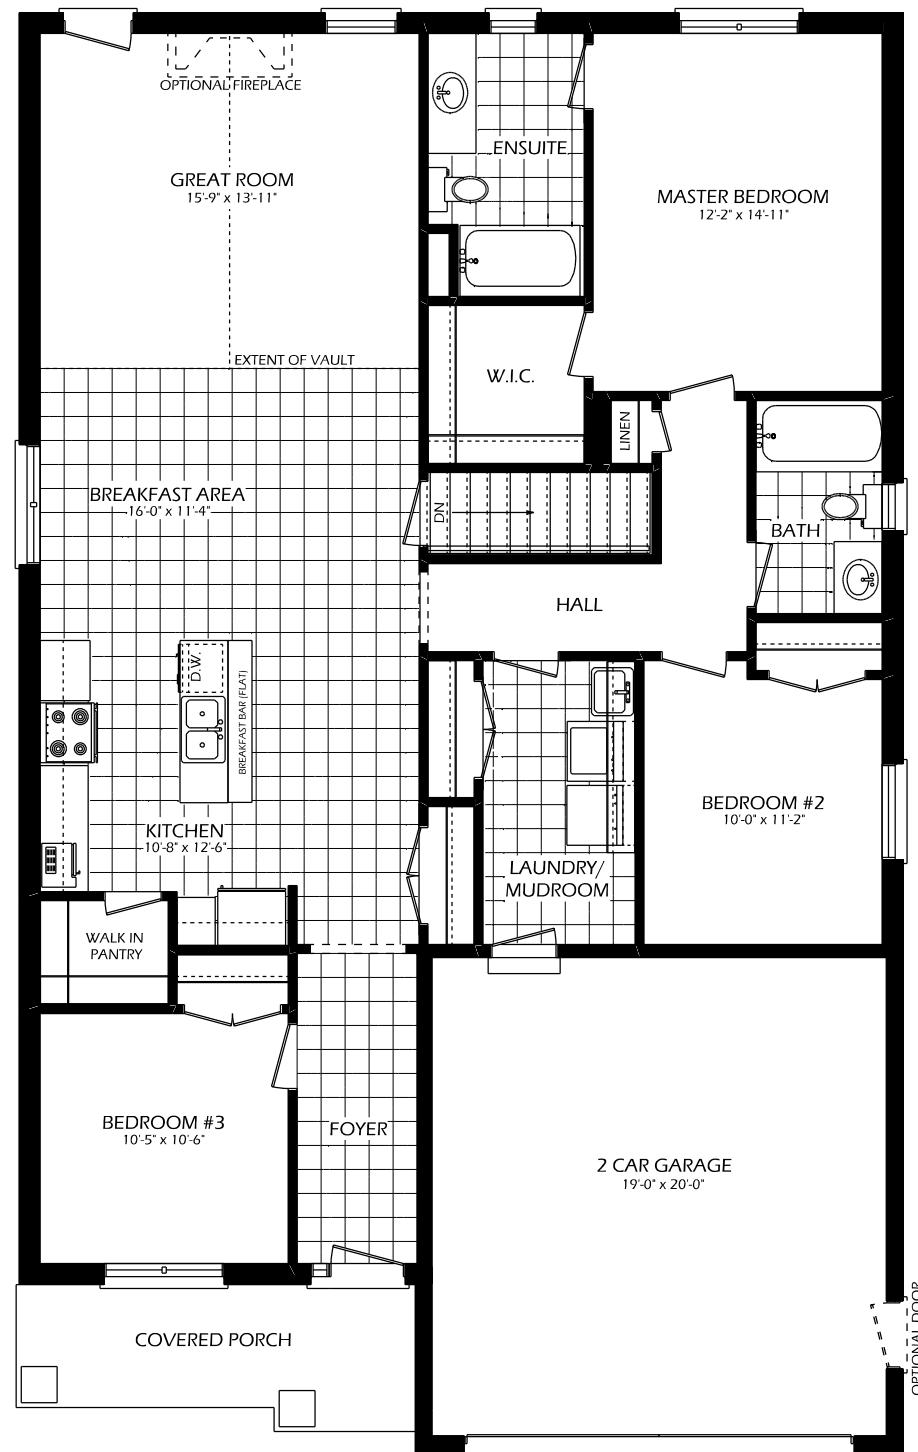

THE DUNMOOR

1684 SQ. FT.

MAIN FLOOR
1684 SQ. FT.

BASEMENT

TO VIEW ADDITIONAL FLOOR PLAN OPTIONS
VISIT OUR WEBSITE AT (www.dougtharryhomes.com)