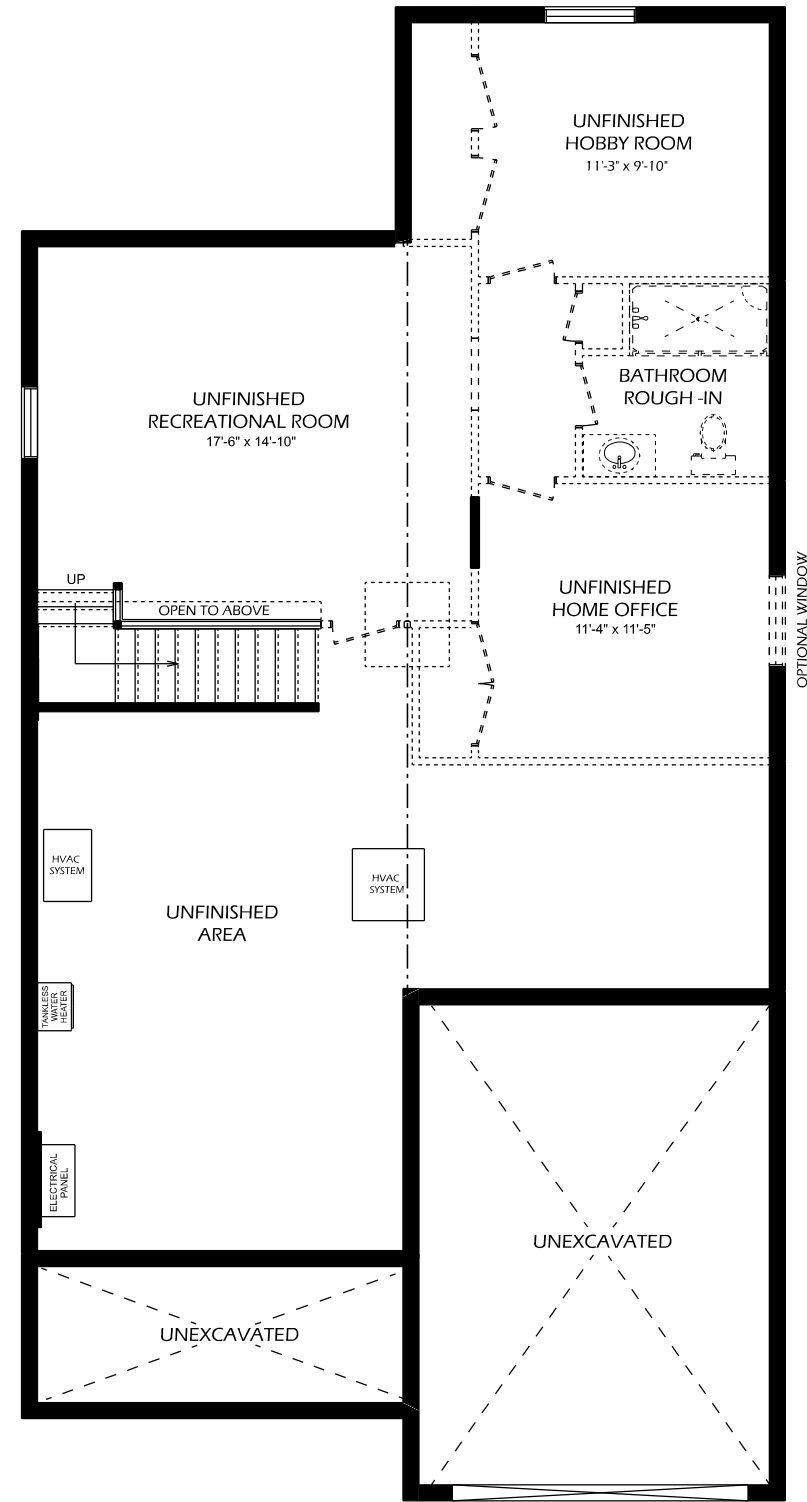

# THE ACADIA

1365 SQ. FT.

## MAIN FLOOR

1365 SQ. FT.  
8' CEILINGS (ON MAIN FLOOR)

## BASEMENT

TO VIEW ADDITIONAL FLOOR PLAN OPTIONS  
VISIT OUR WEBSITE AT ([www.dougarryhomes.com](http://www.dougarryhomes.com))