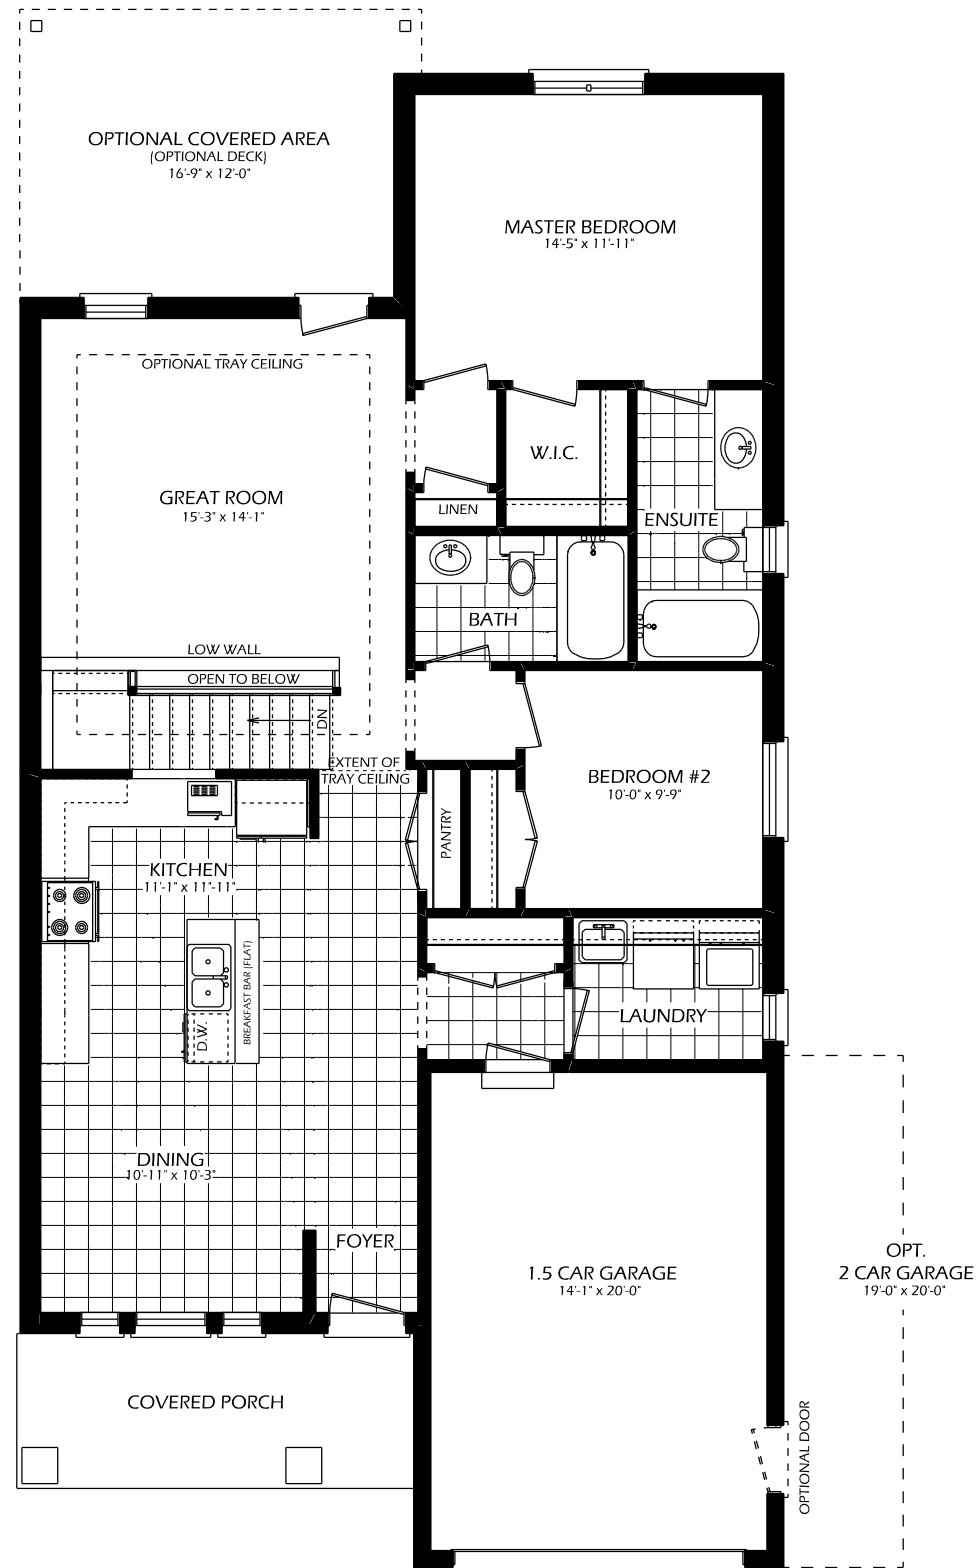

# THE ACADIA

1365 SQ. FT.

## MAIN FLOOR

1365 SQ. FT.  
8' CEILINGS (ON MAIN FLOOR)

## BASEMENT

TO VIEW ADDITIONAL FLOOR PLAN OPTIONS  
VISIT OUR WEBSITE AT ([www.dougarryhomes.com](http://www.dougarryhomes.com))