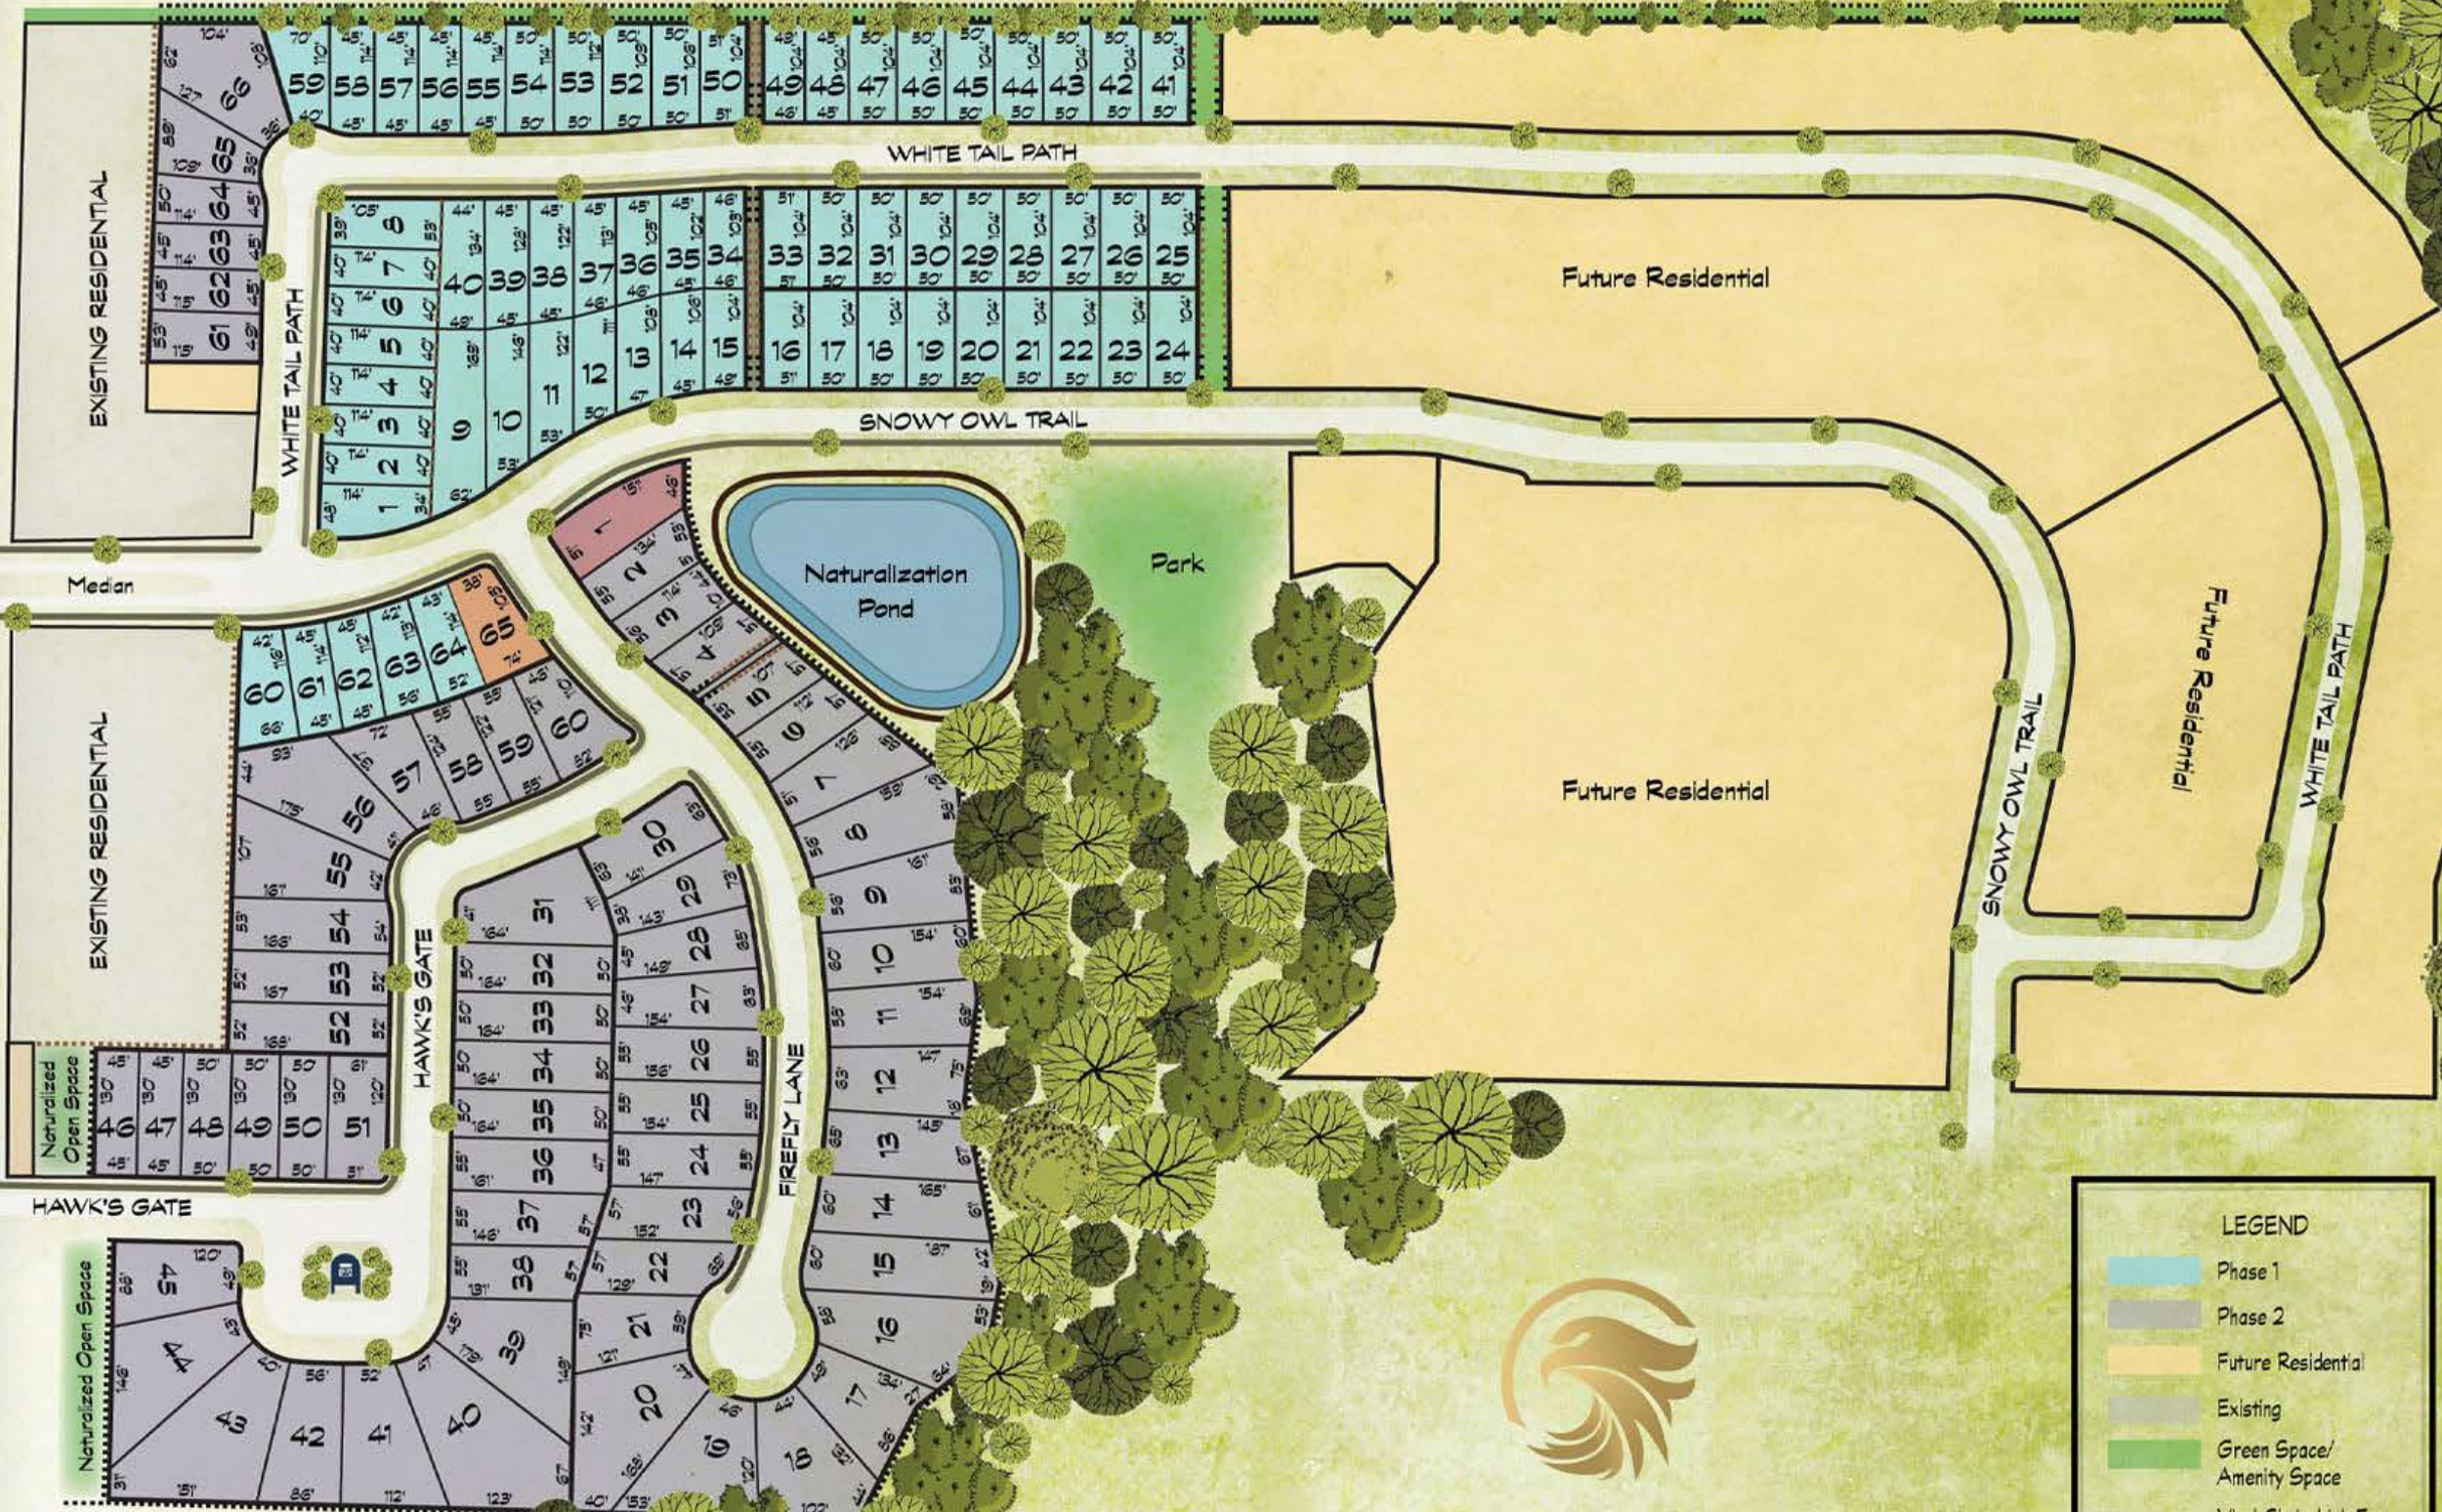

SOUTDALE LINE

PORT STANLEY TERMINAL RAIL

SOUTDALE LINE

EAGLE
RIDGE

LEGEND

- Phase 1
- Phase 2
- Future Residential
- Existing
- Green Space/
Amenity Space
- Vinyl Chain-Link Fence
- Wood Privacy Fence
- Sidewalk
- Multi Use Trail
- Model Home
- Future Model Home

DOUG TARRY HOMES

Site plan is artist's concept. Lot dimensions are approximate and depend on final survey. Landscape areas and plantings are concepts only and may vary from finished landscape. See sales representative for more information. E. & O. E.