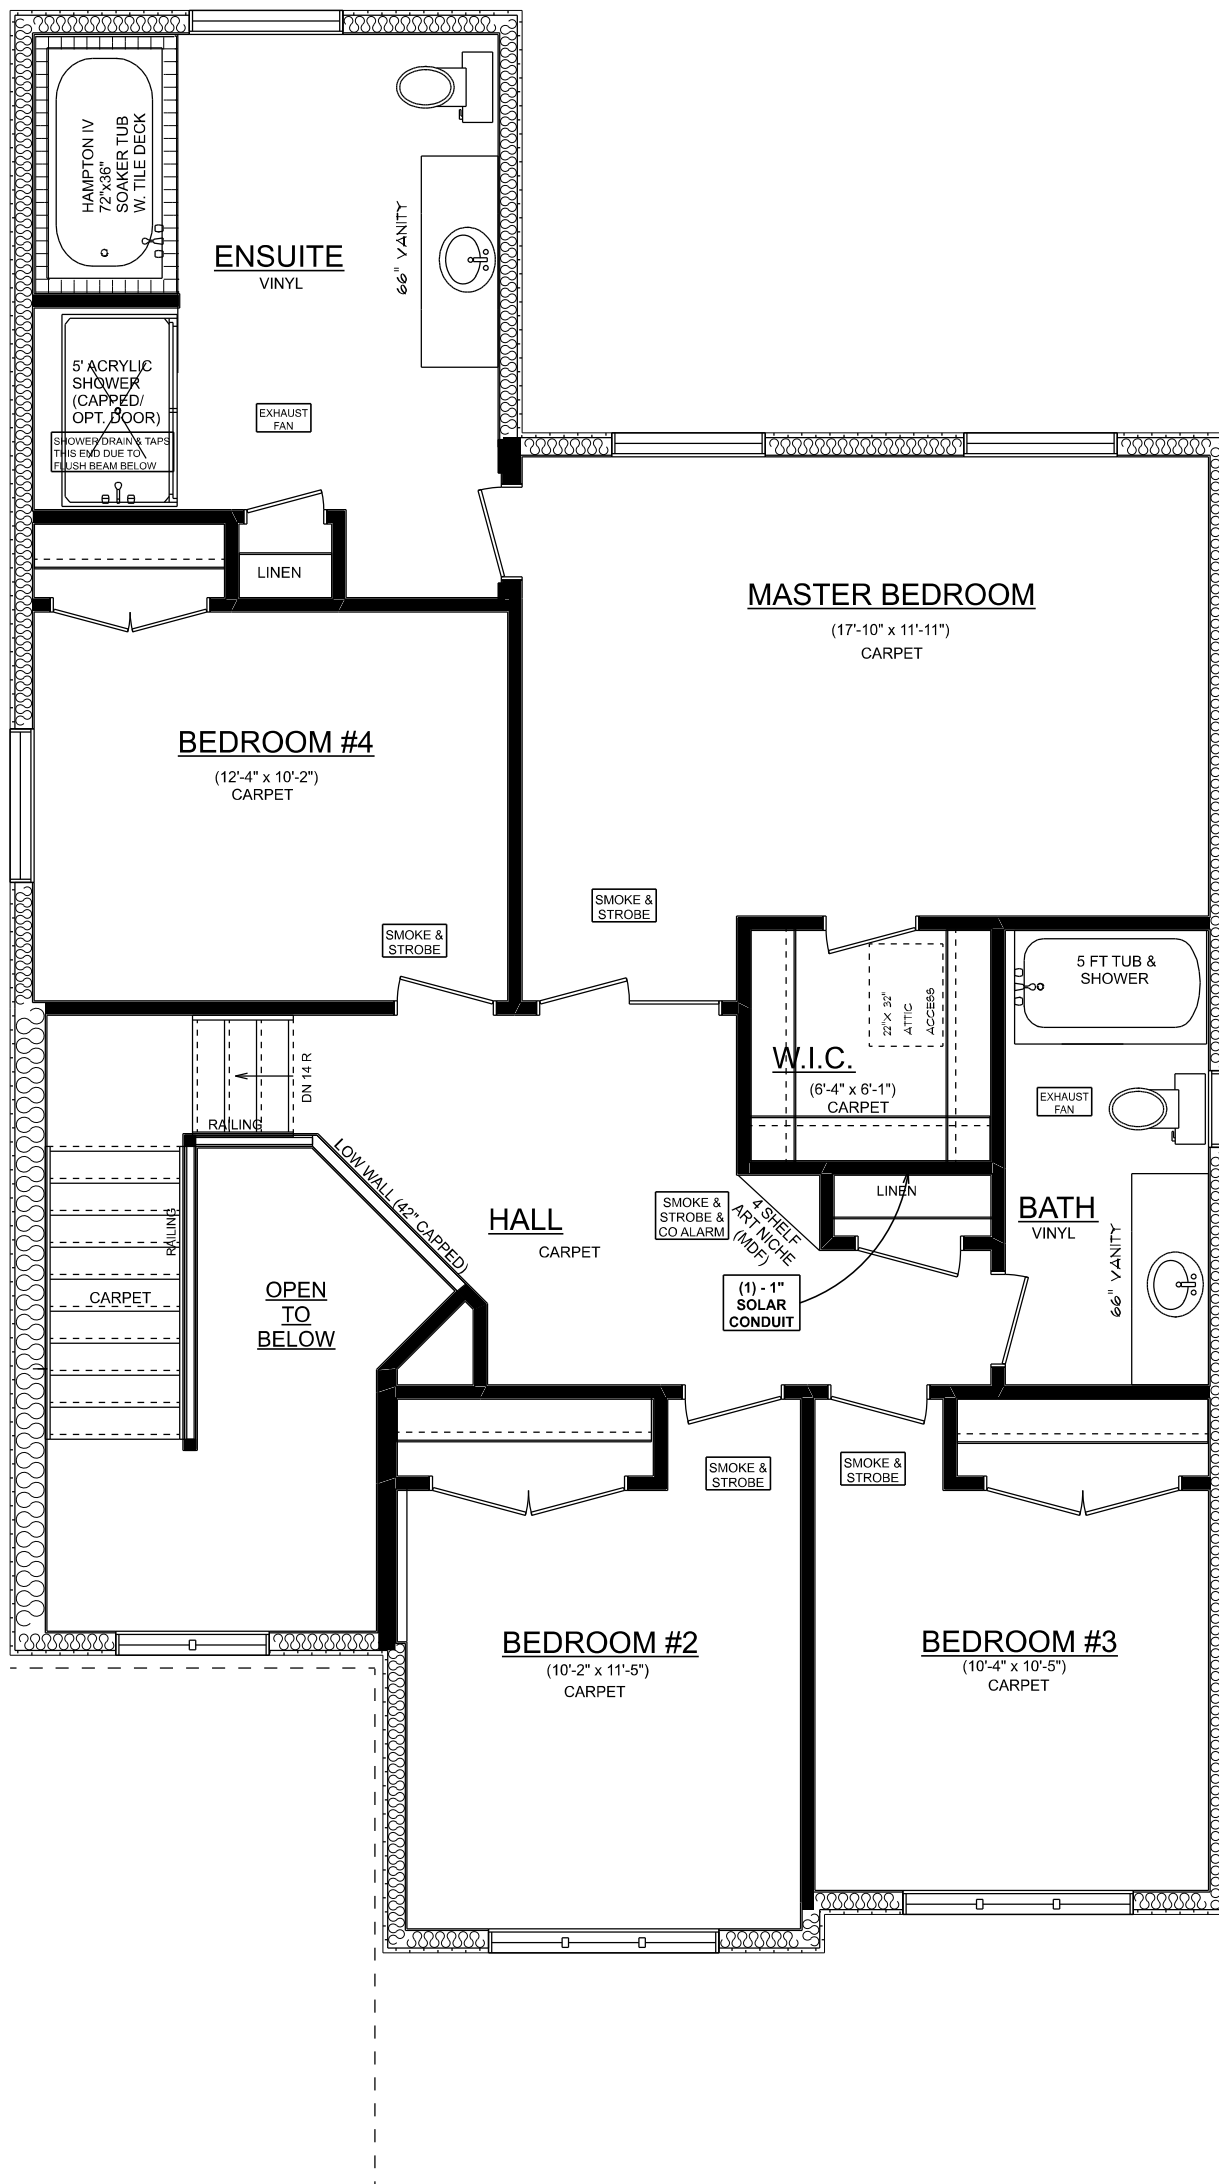

## EDENBROOK OPTIONAL EXTENDED MORNING ROOM (MAIN FLOOR PLAN)

Bump out Morning Room and Ensuite by 2ft. Linen closet added to Ensuite and closet to Bedroom #4 relocates to Ensuite wall (Adds 52 sq.ft. to plan)

## EDENBROOK OPTIONAL EXTENDED MORNING ROOM (2ND FLOOR PLAN)

Bump out Morning Room and Ensuite by 2ft. Linen closet added to Ensuite and closet to Bedroom #4 relocates to Ensuite wall (Adds 52 sq.ft. to plan)