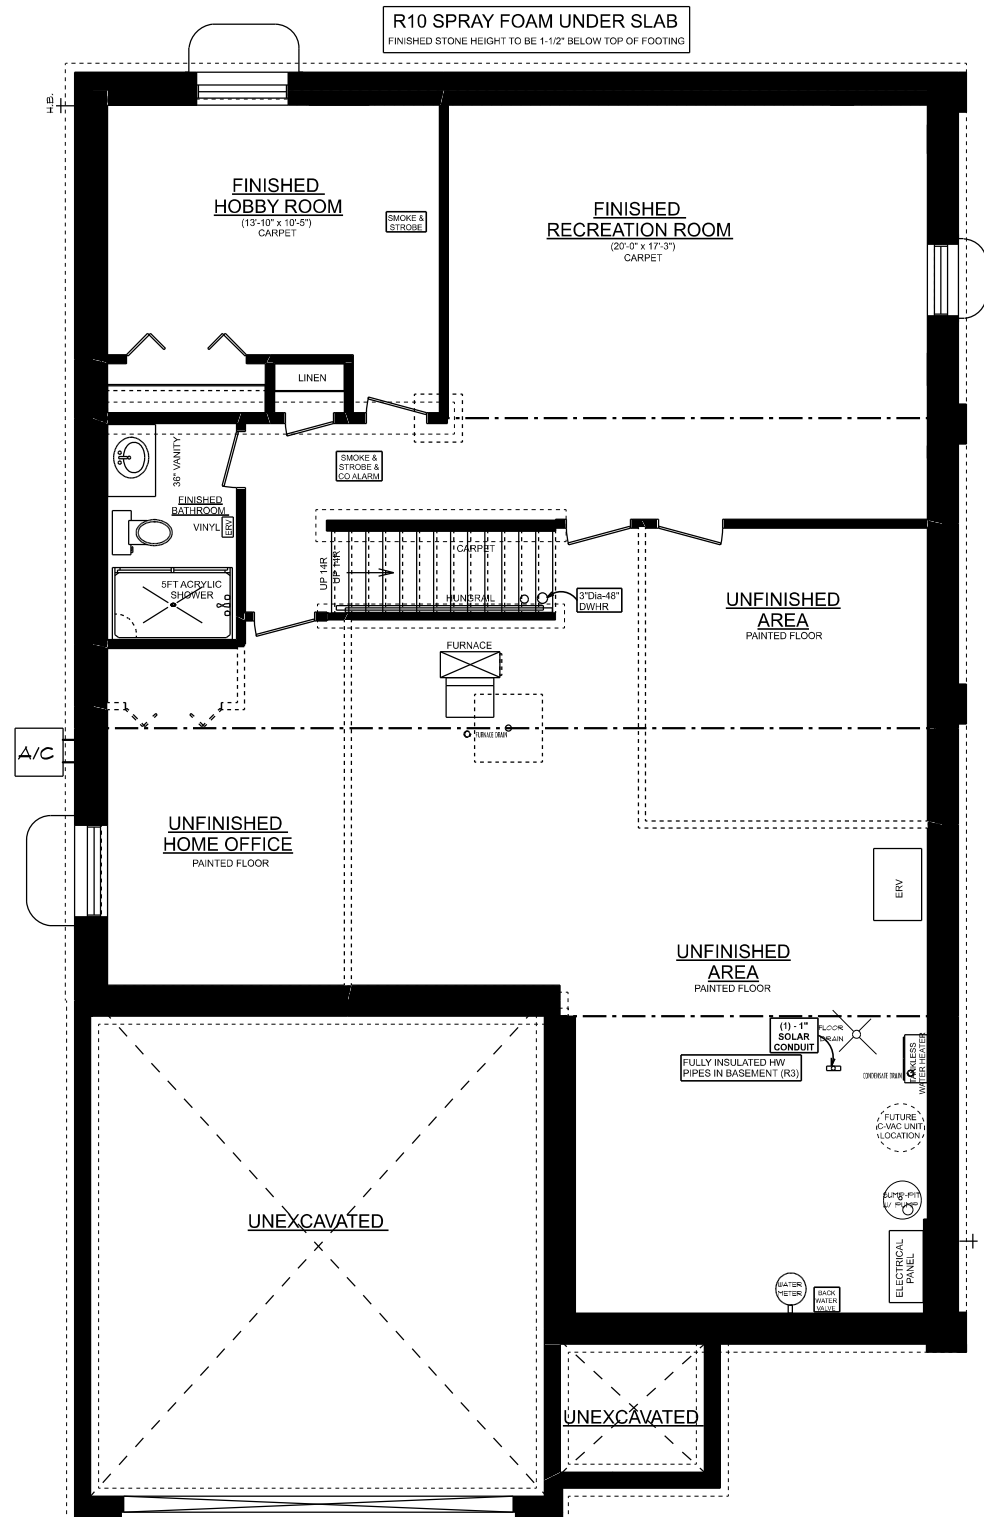

DUNMOOR 'C' LOT 3 SUGAR BUSH

DUNMOOR 'C'
BASEMENT PLAN
639 SQ. FT. FINISHED SPACE

DUNMOOR 'C'
MAINFLOOR PLAN
1684 SQ. FT.
8' CEILINGS ON MAINFLOOR