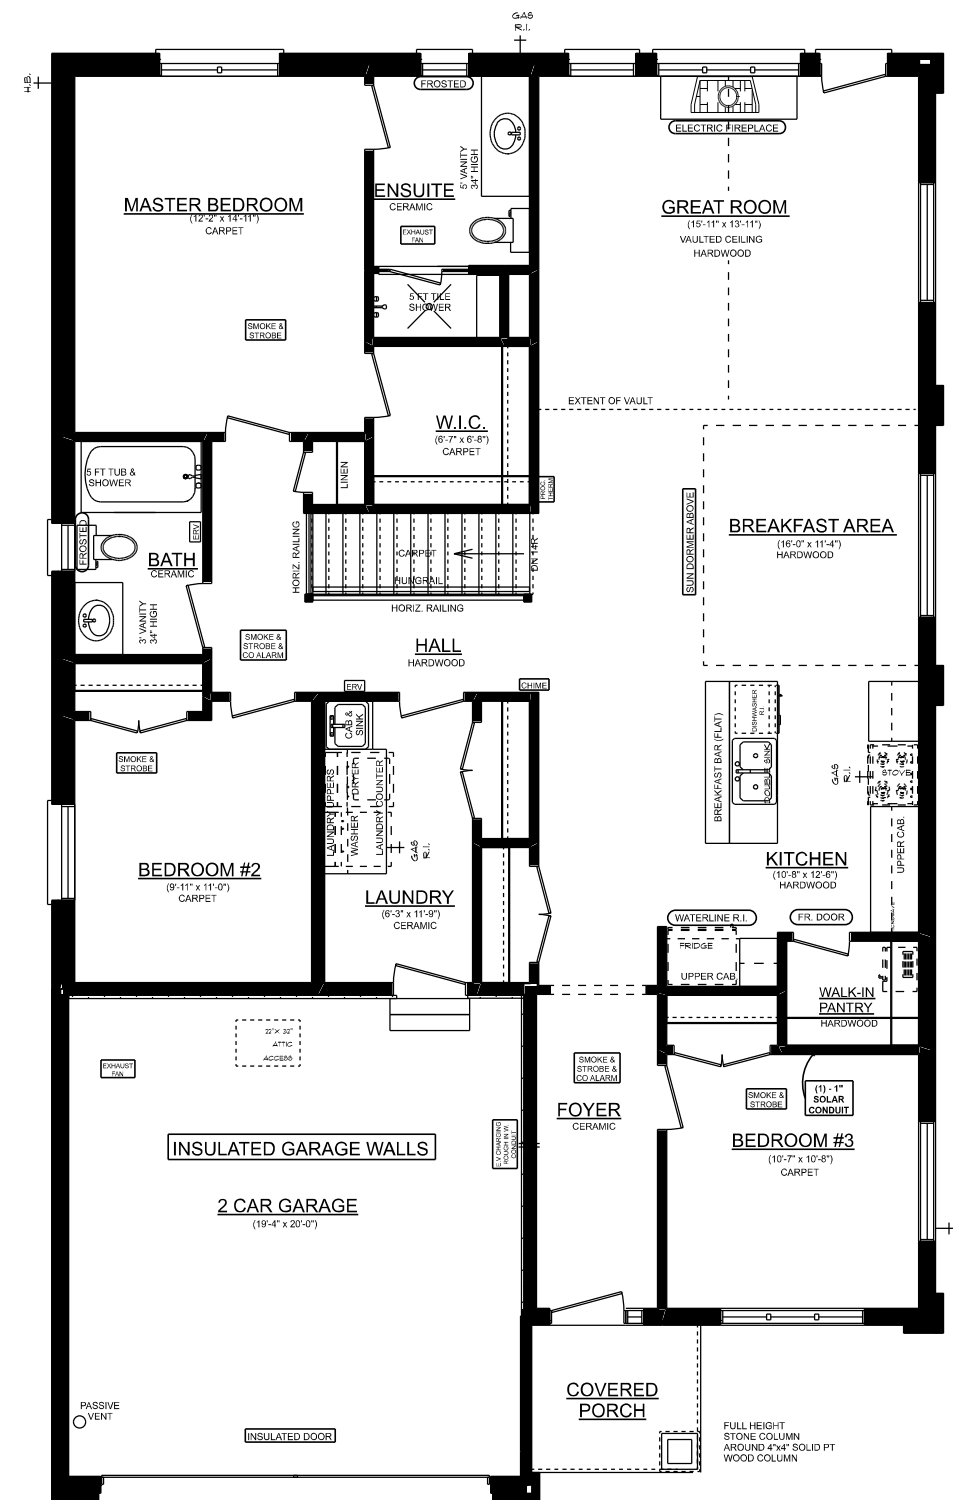

DUNMOOR 'C' LOT 3 SUGAR BUSH

DUNMOOR 'C'
BASEMENT PLAN
639 SQ. FT. FINISHED SPACE

DUNMOOR 'C'
MAINFLOOR PLAN
1684 SQ. FT.
8' CEILINGS ON MAINFLOOR