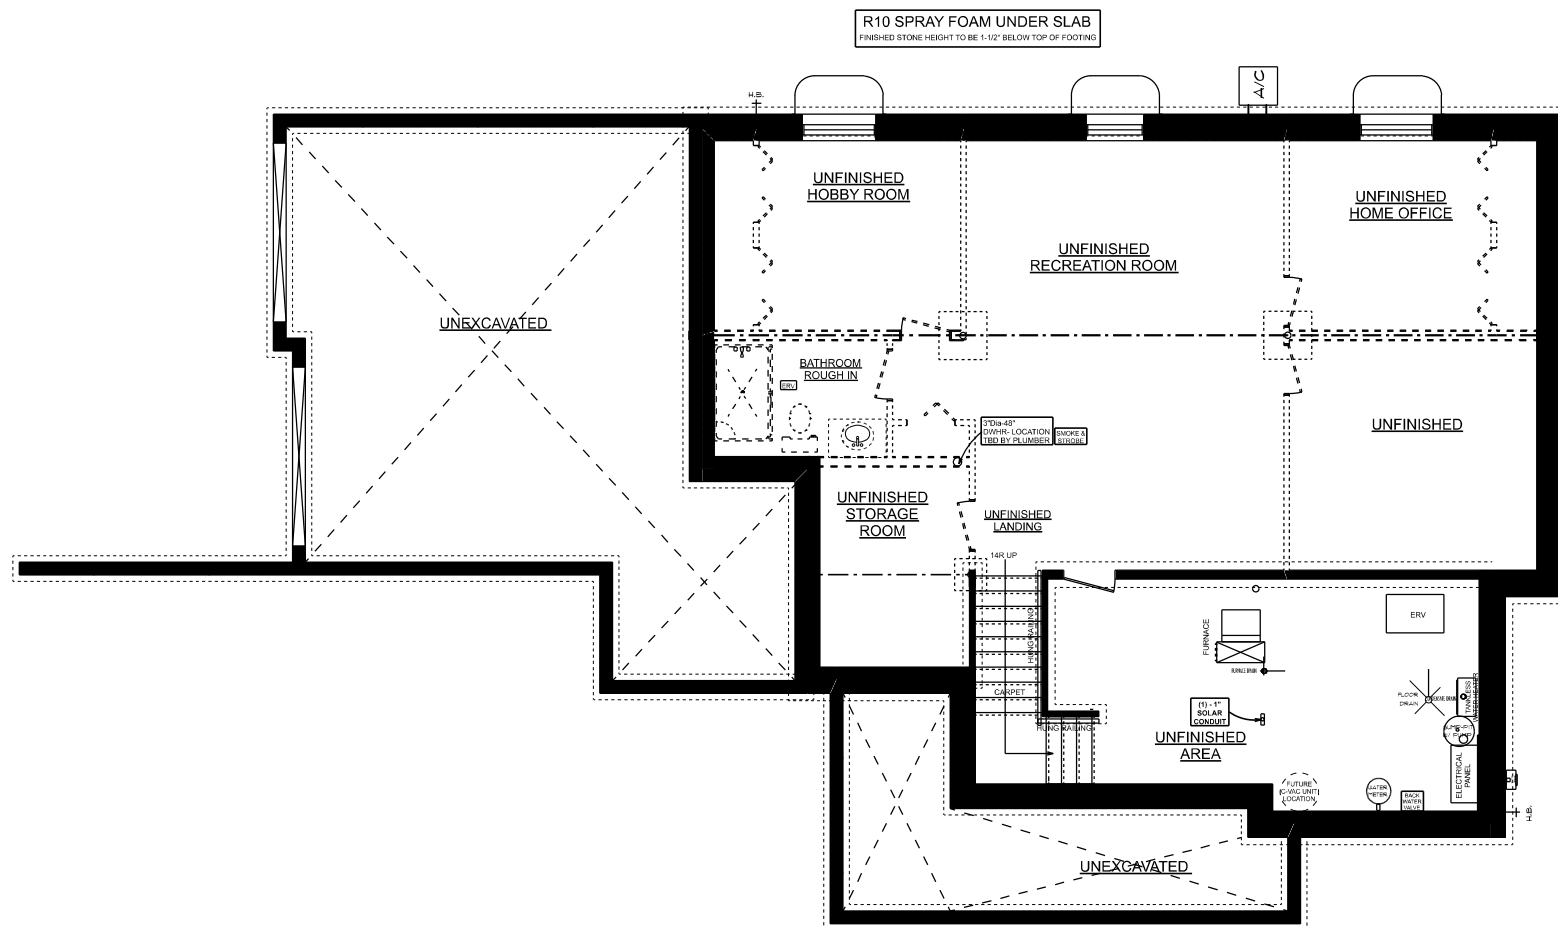

# CUSTOM BUNGALOW LOT #48 EVERETT LANE

CUSTOM BUNGALOW  
BASEMENT PLAN

CUSTOM BUNGALOW  
MAIN FLOOR PLAN  
1487 SQ.FT.  
8' CEILINGS ON MAINFLOOR