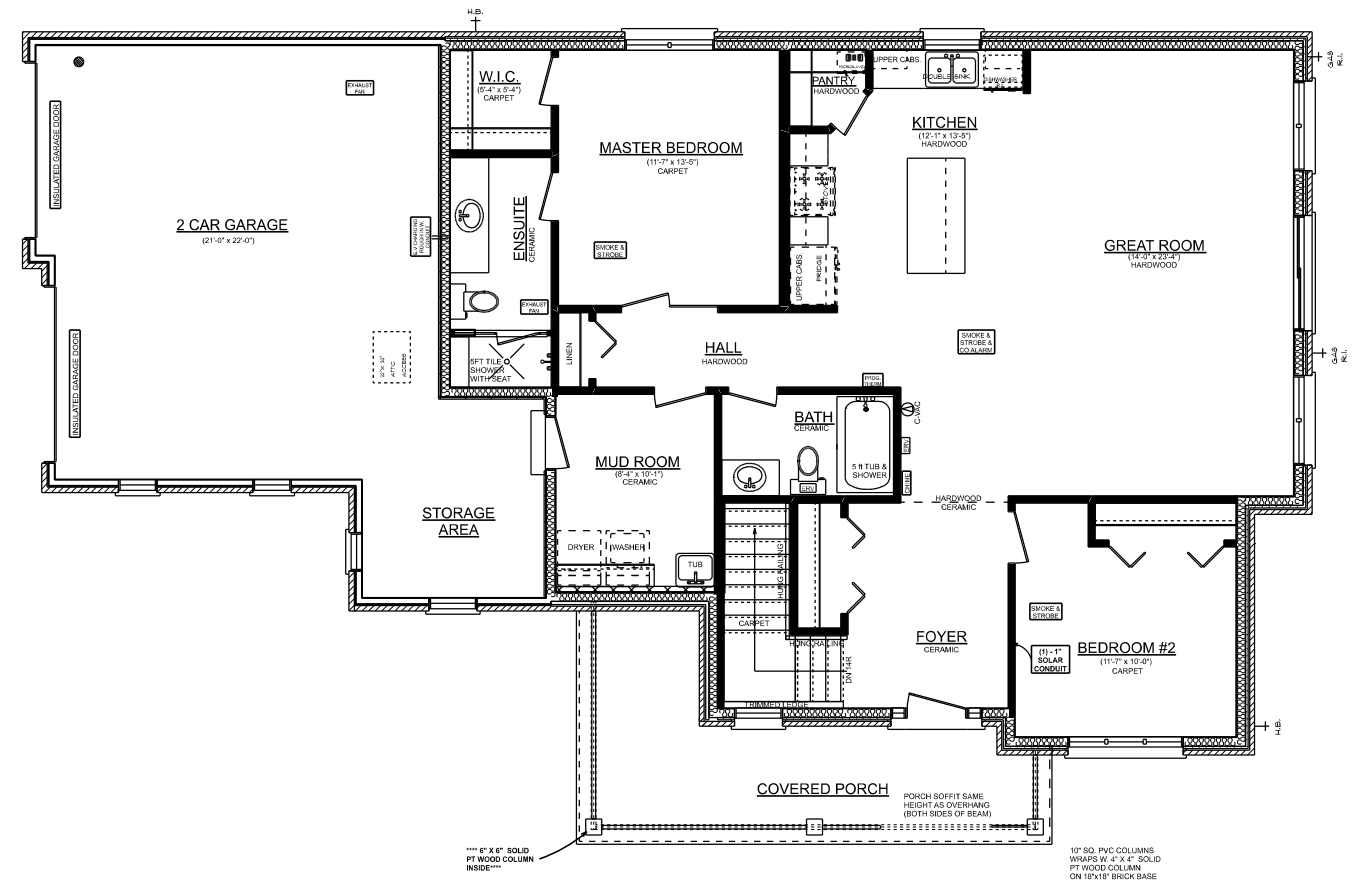

# CUSTOM BUNGALOW LOT #48 EVERETT LANE

CUSTOM BUNGALOW  
BASEMENT PLAN

CUSTOM BUNGALOW  
MAIN FLOOR PLAN  
1487 SQ.FT.  
8' CEILINGS ON MAINFLOOR