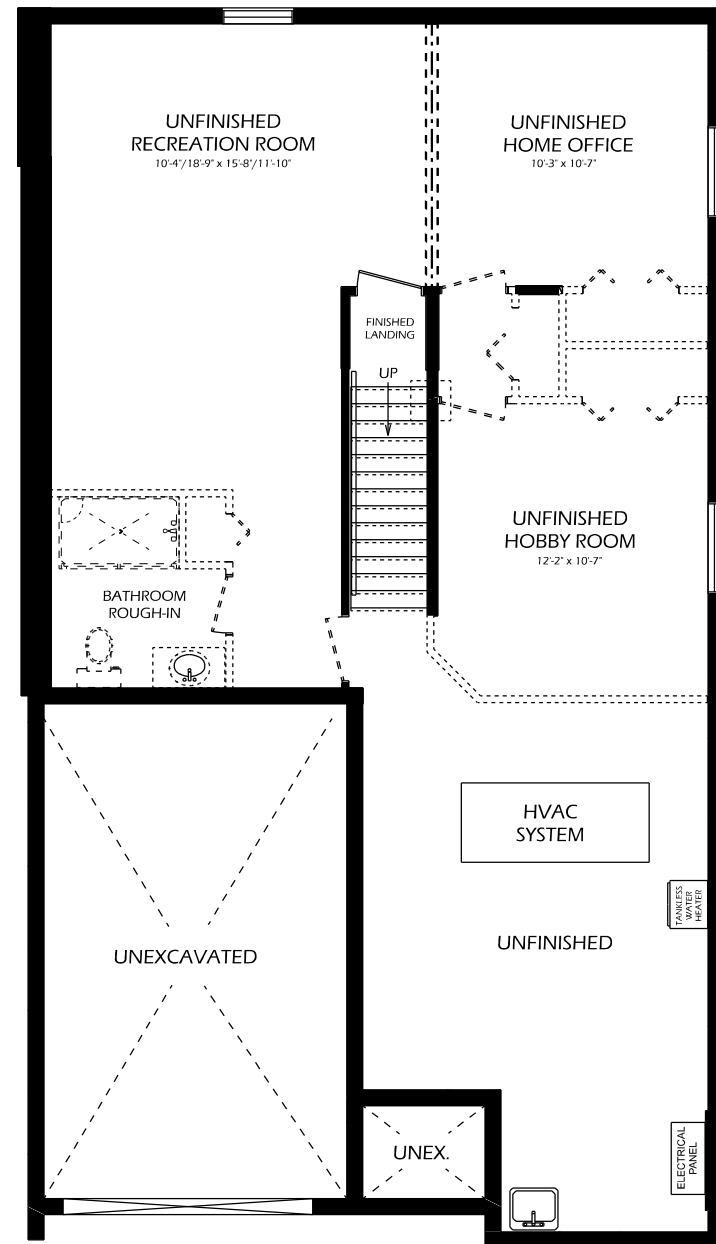

THE VALLEYBROOK

1175 SQ. FT.

BASEMENT PLAN

MAIN FLOOR
1175 SQ. FT.
8' CEILINGS ON MAINFLOOR

TO VIEW ADDITIONAL FLOOR PLAN OPTIONS
VISIT OUR WEBSITE AT (www.dougarryhomes.com)