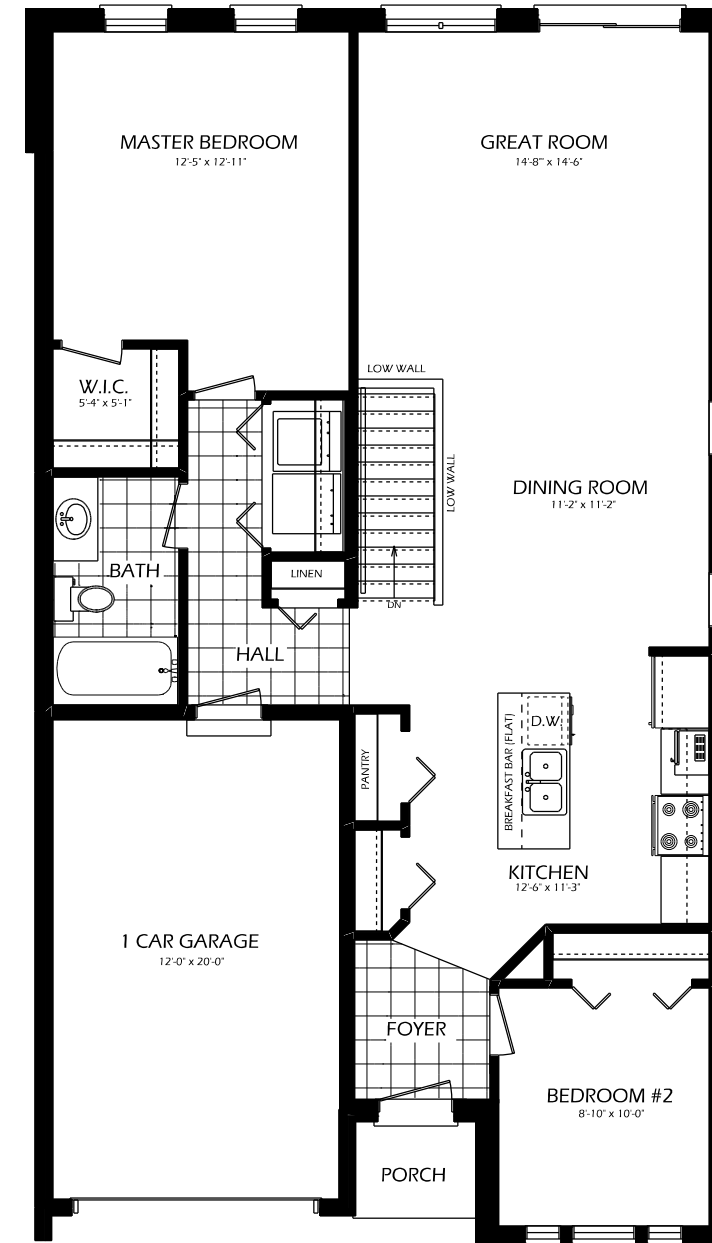

THE VALLEYBROOK

1175 SQ. FT.

BASEMENT PLAN

MAIN FLOOR
1175 SQ. FT.
8' CEILINGS ON MAINFLOOR

TO VIEW ADDITIONAL FLOOR PLAN OPTIONS
VISIT OUR WEBSITE AT (www.dougarryhomes.com)