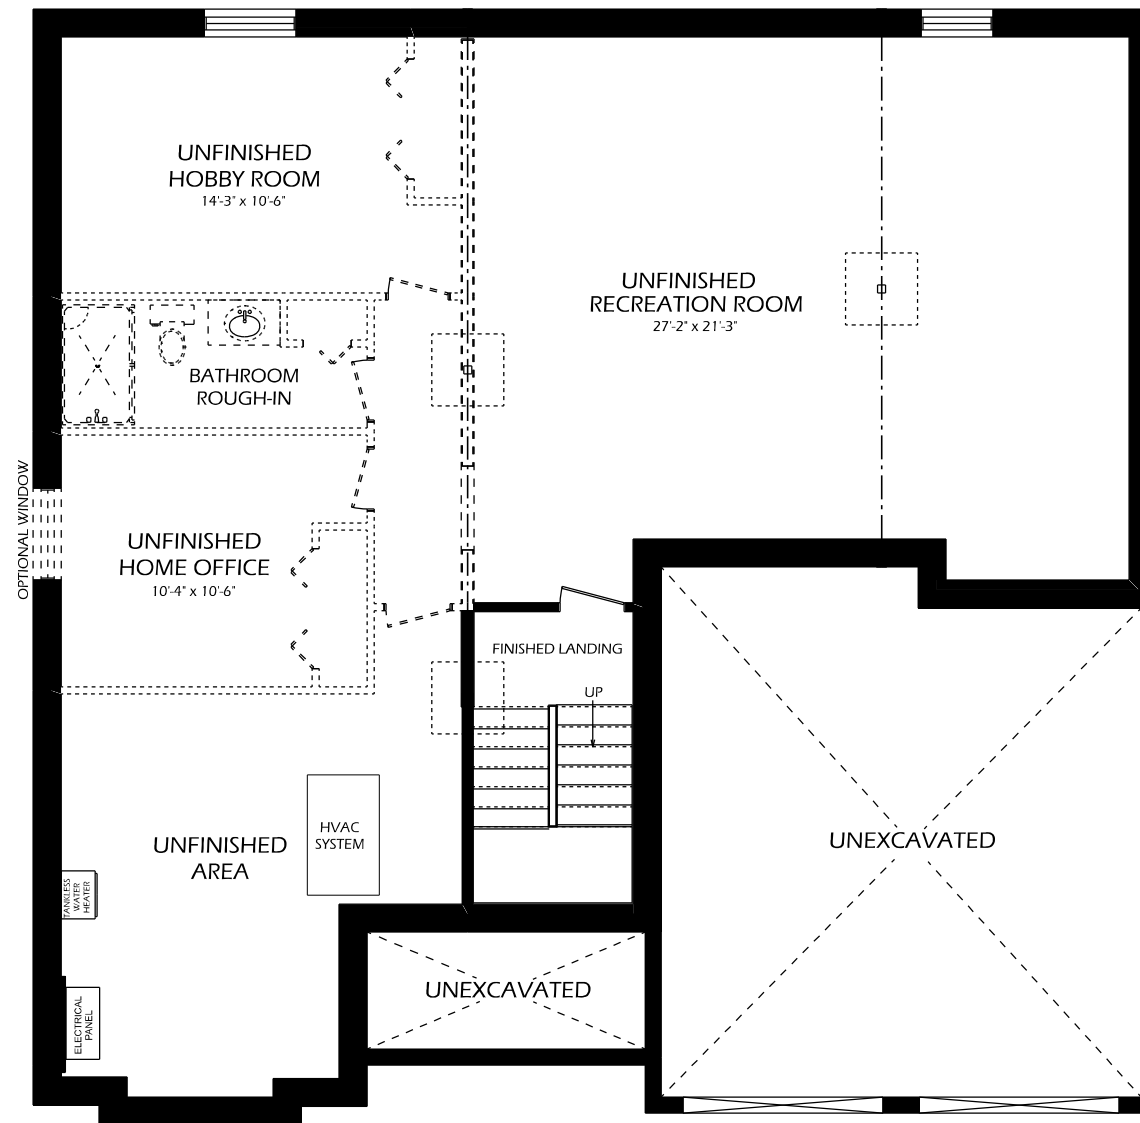

THE KINGSFORD

1612 SQ. FT.

MAIN FLOOR
1612 SQ.FT.
9' CEILINGS ON MAIN FLOOR

BASEMENT

TO VIEW ADDITIONAL FLOOR PLAN OPTIONS
VISIT OUR WEBSITE AT (www.dougarryhomes.com)