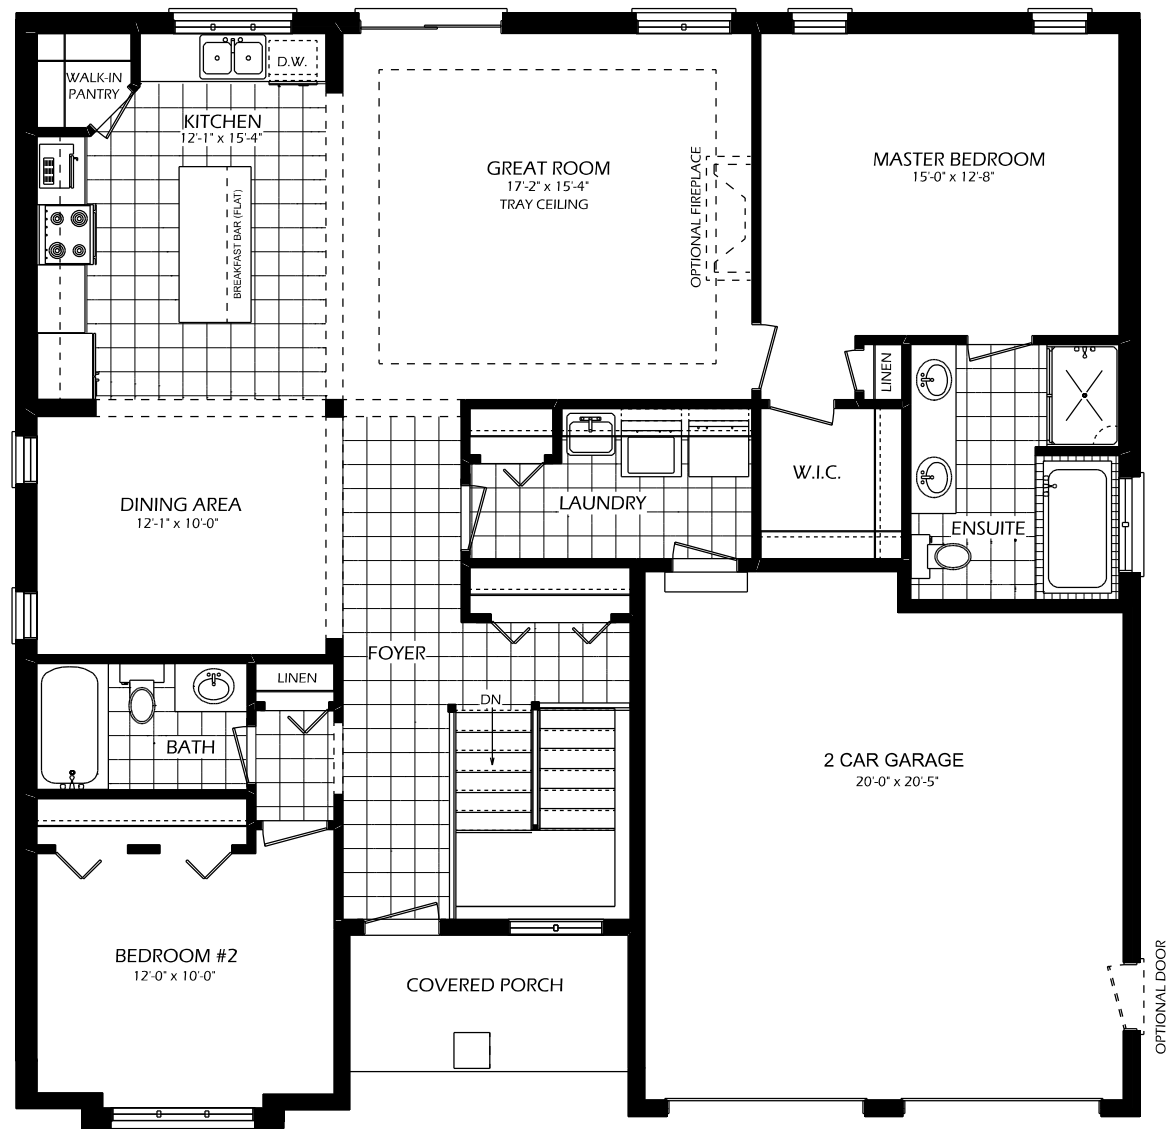

THE KINGSFORD

1612 SQ. FT.

MAIN FLOOR
1612 SQ.FT.
9' CEILINGS ON MAIN FLOOR

BASEMENT

TO VIEW ADDITIONAL FLOOR PLAN OPTIONS
VISIT OUR WEBSITE AT (www.dougarryhomes.com)