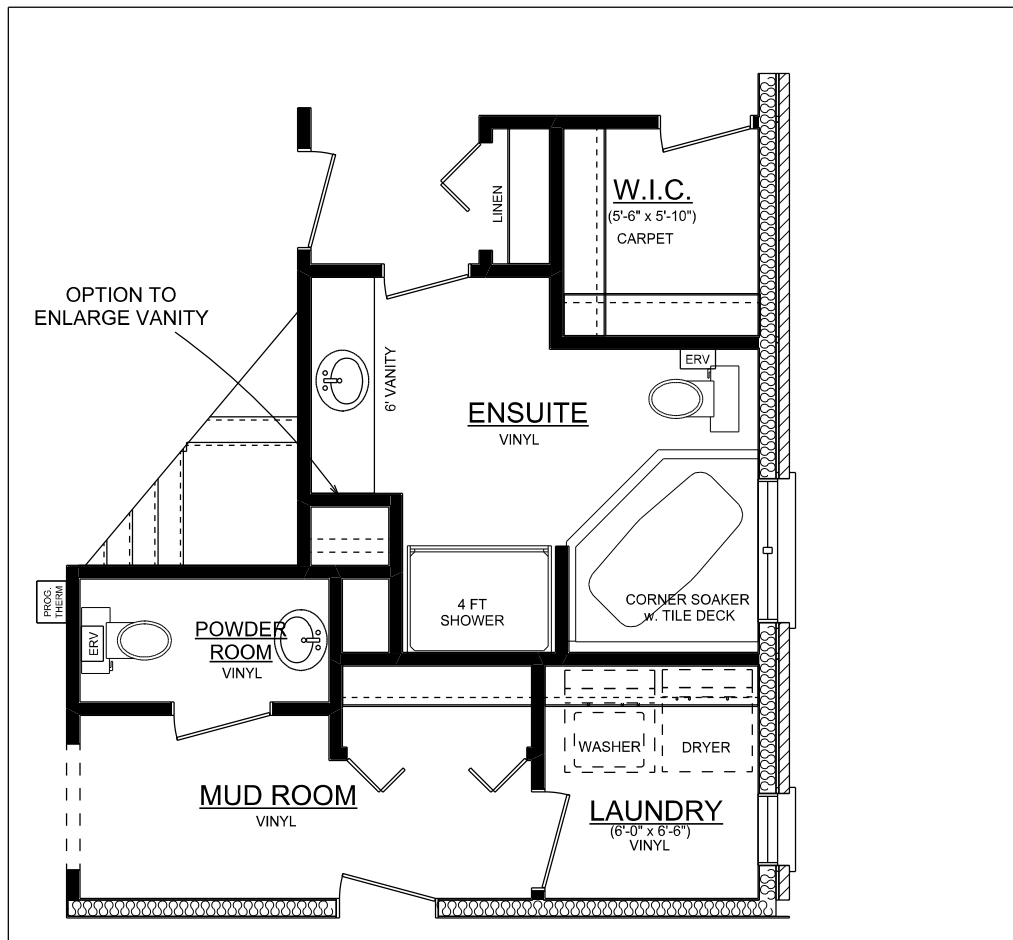

### OPTIONAL DELUXE ENSUITE PLAN (WITH POWDER ROOM, MUD ROOM & LAUNDRY ROOM)

Includes Ensuite with corner soaker tub, 4ft shower unit, 6' vanity & 48x36 csmt window  
Powder Room with pedestal sink  
Laundry Room (no tub) 24x32 csmt window  
Mud Room off garage  
Laundry tub moves to basement