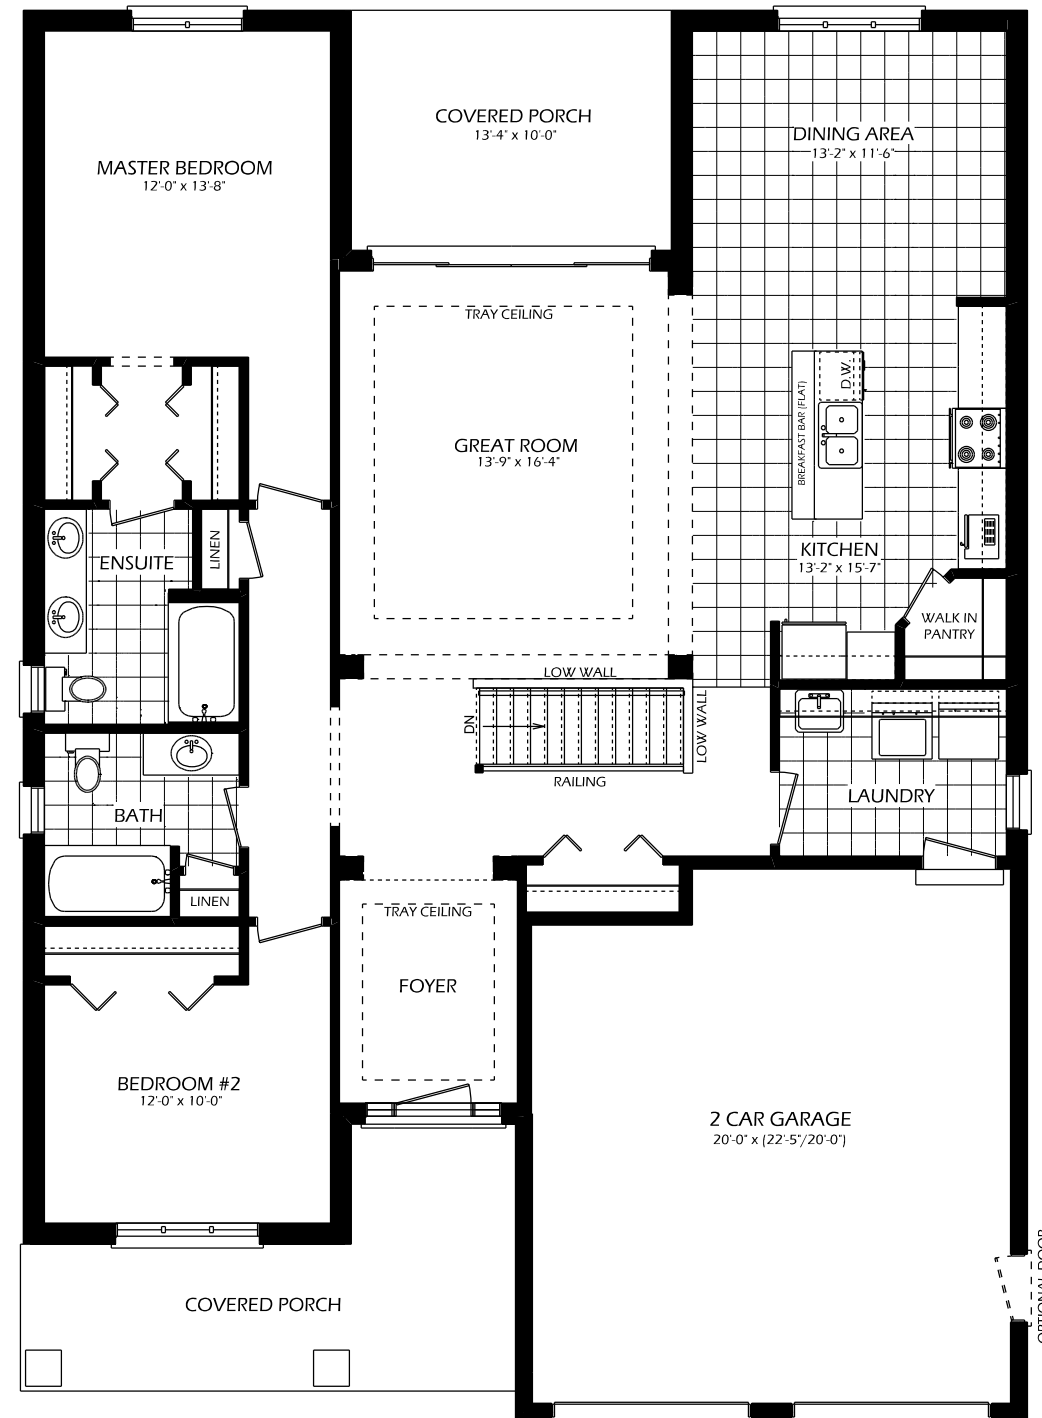

PRELIMINARY SAPPHIRE

1673 SQ. FT.

MAIN FLOOR
1673 SQ.FT.

BASEMENT

TO VIEW ADDITIONAL FLOOR PLAN OPTIONS
VISIT OUR WEBSITE AT (www.dougtarryhomes.com)