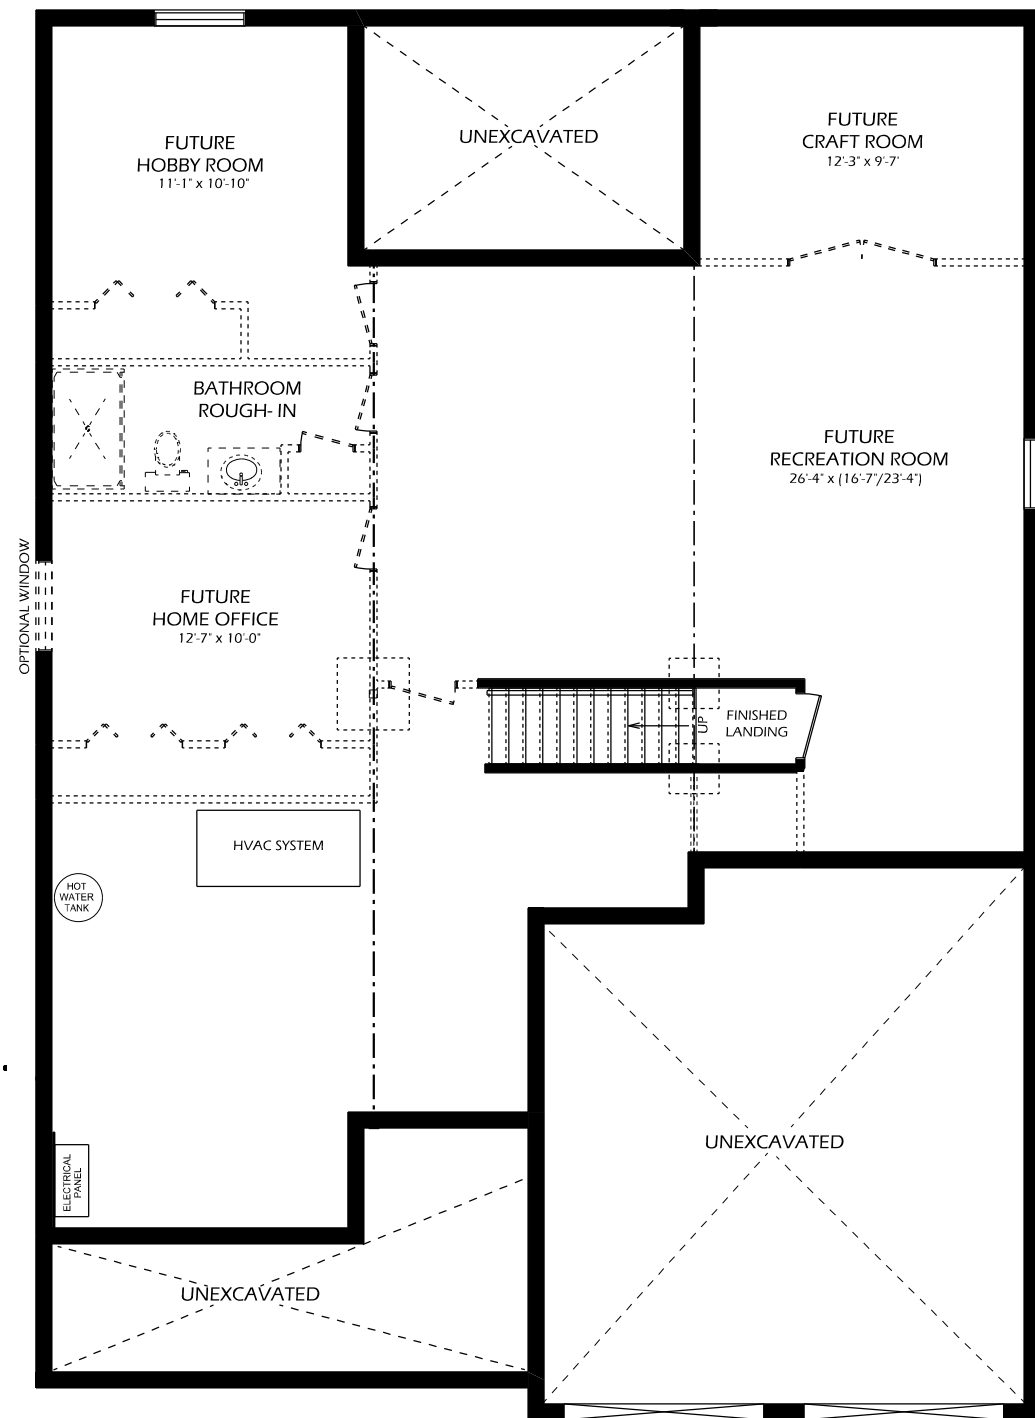

PRELIMINARY SAPPHIRE

1673 SQ. FT.

MAIN FLOOR
1673 SQ.FT.

BASEMENT

TO VIEW ADDITIONAL FLOOR PLAN OPTIONS
VISIT OUR WEBSITE AT (www.dougtarryhomes.com)