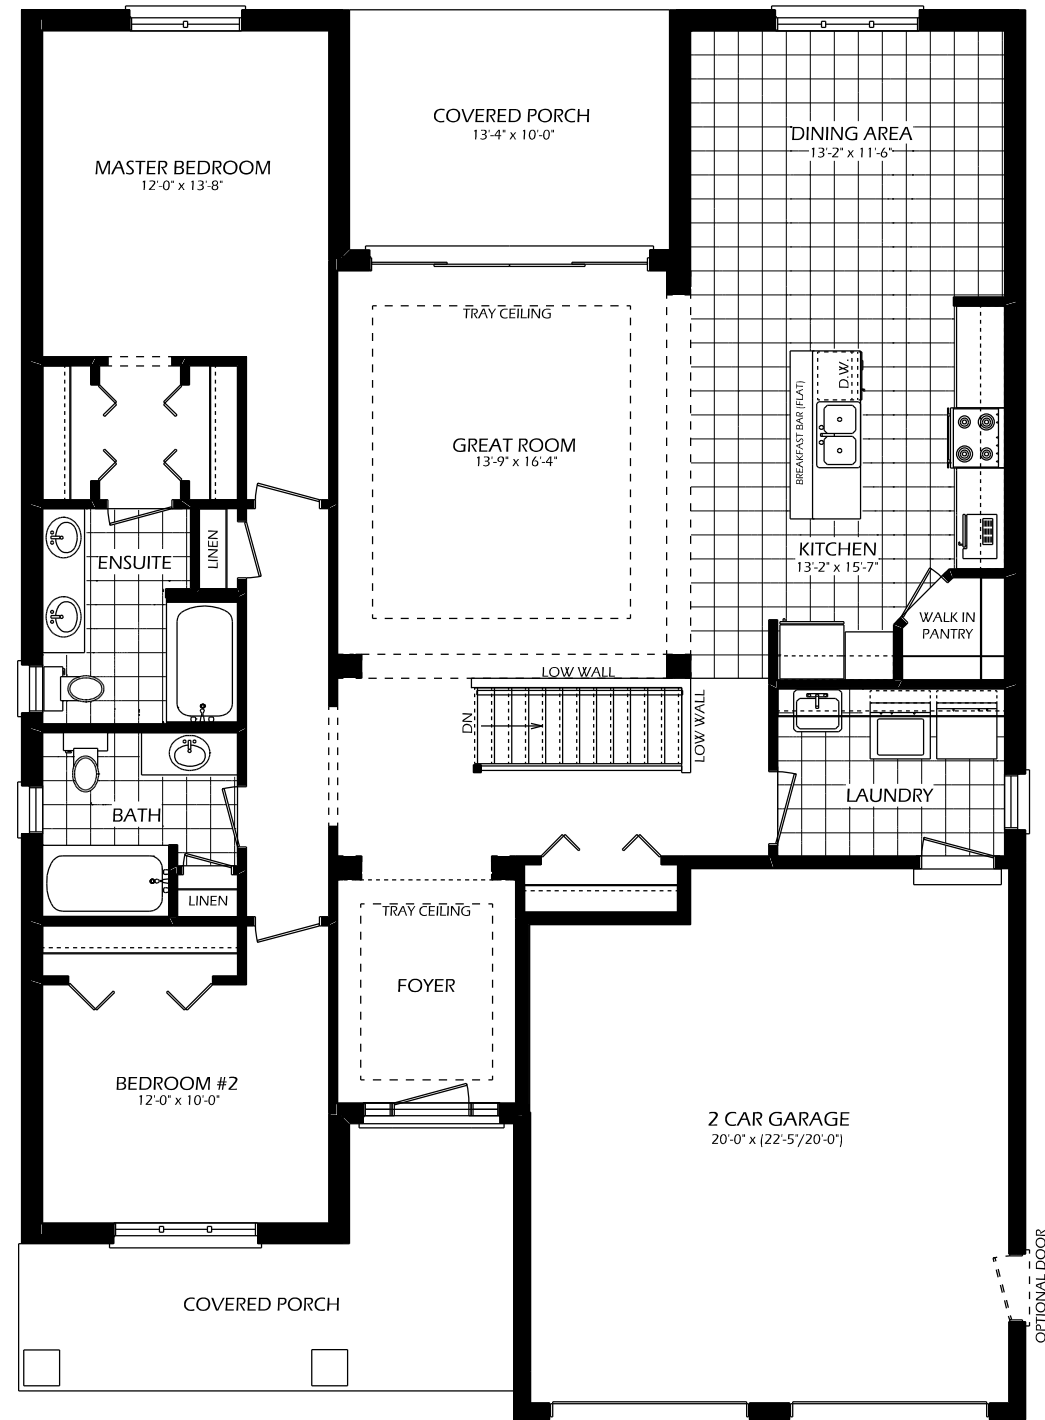

# THE SAPPHIRE

1673 SQ. FT.

**MAIN FLOOR**  
1673 SQ.FT.  
8' CEILINGS (MAIN FLOOR)

**BASEMENT**

TO VIEW ADDITIONAL FLOOR PLAN OPTIONS  
VISIT OUR WEBSITE AT ([www.dougarryhomes.com](http://www.dougarryhomes.com))