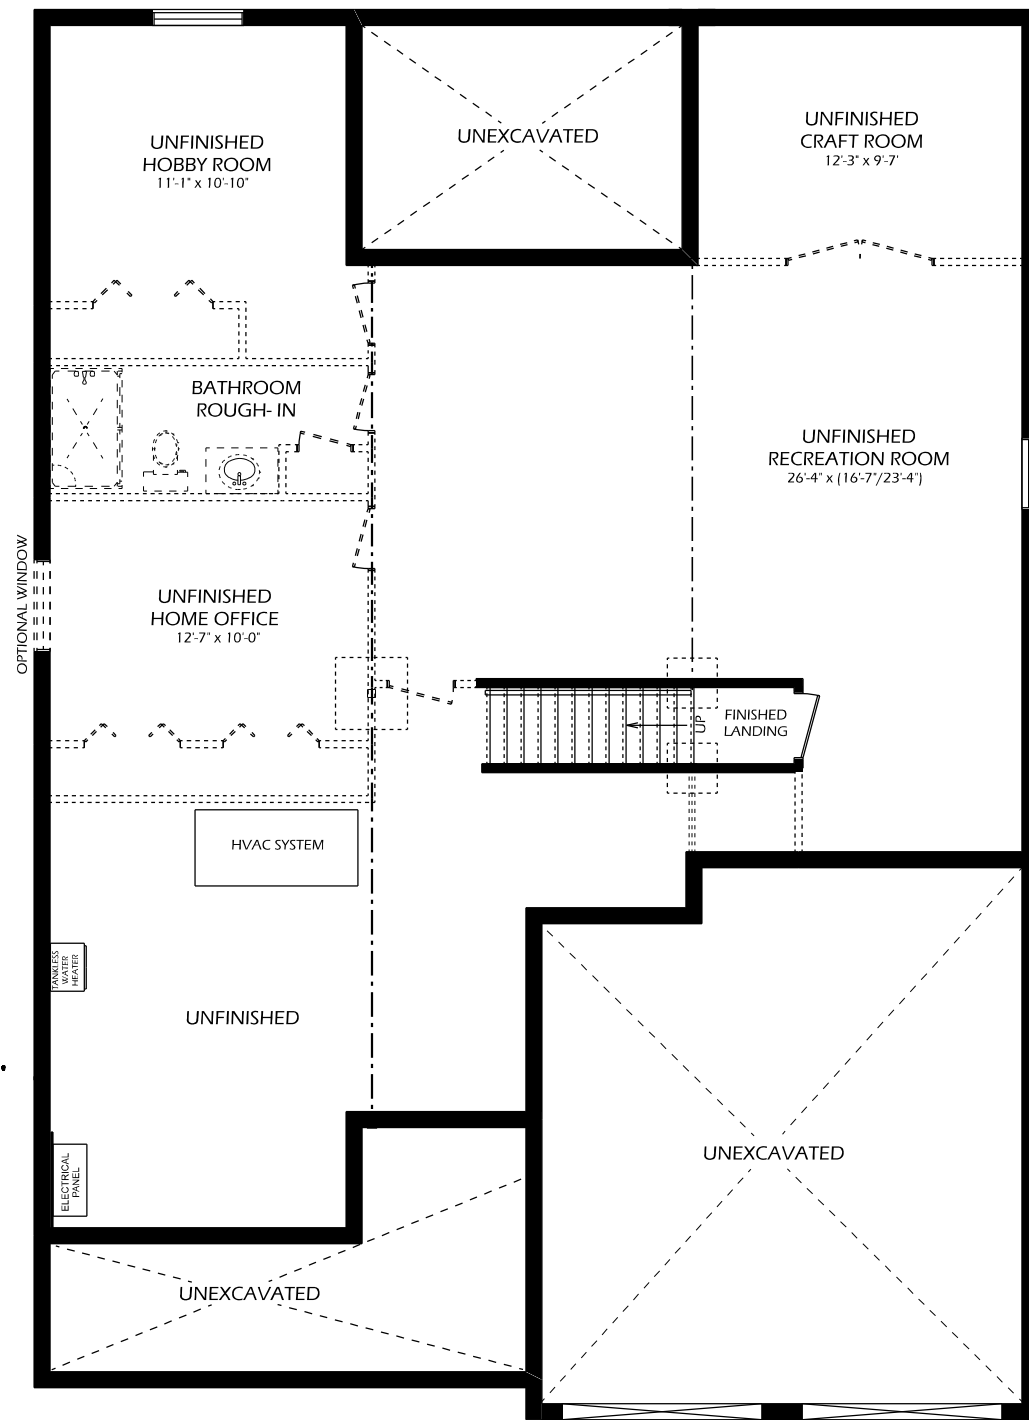

# THE SAPPHIRE

1673 SQ. FT.

**MAIN FLOOR**  
1673 SQ.FT.  
8' CEILINGS (MAIN FLOOR)

**BASEMENT**

TO VIEW ADDITIONAL FLOOR PLAN OPTIONS  
VISIT OUR WEBSITE AT ([www.dougarryhomes.com](http://www.dougarryhomes.com))