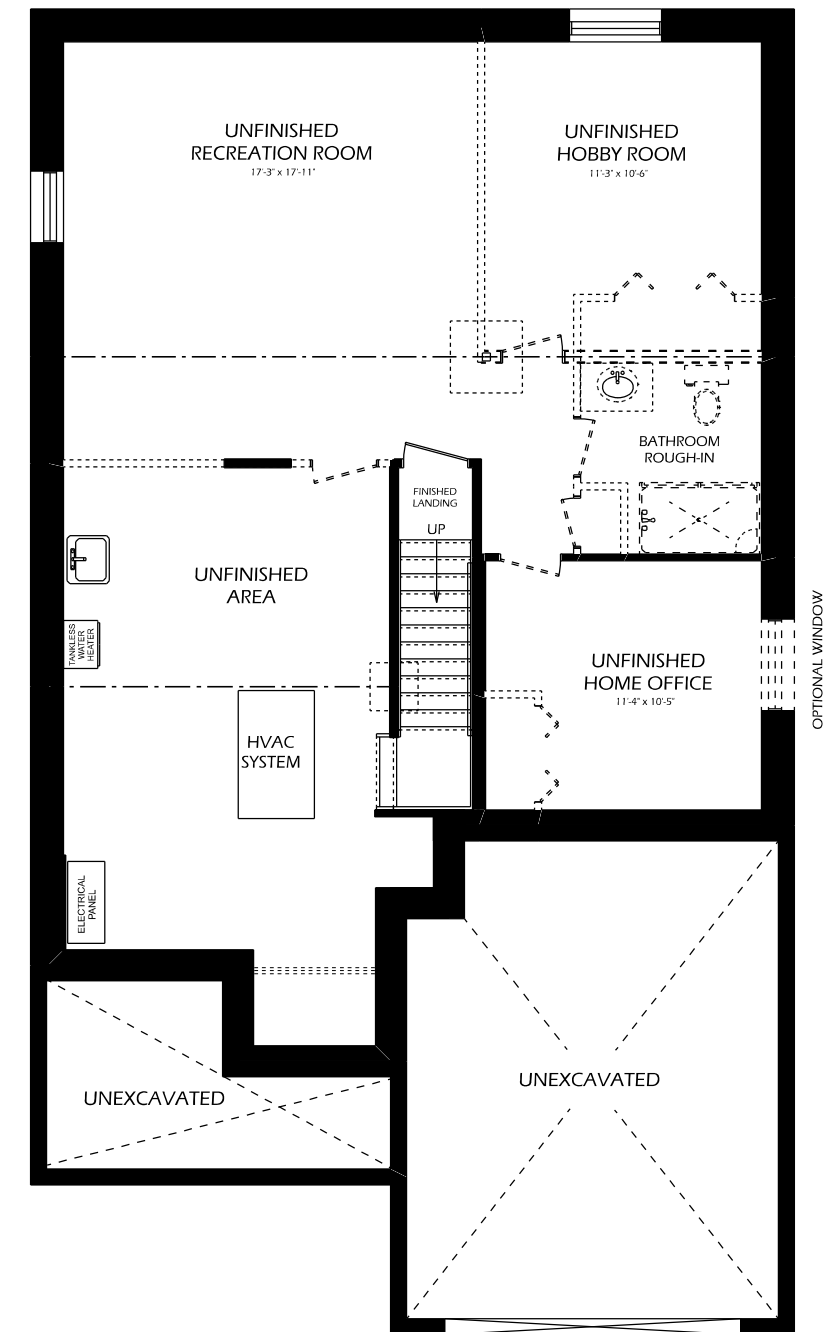

MAYFAIR

1232 SQ. FT.

MAINFLOOR
1232 SQ. FT.

OPT. 2 BATH PLAN

OPT. DINING AREA AT REAR

BASEMENT

TO VIEW ADDITIONAL FLOOR PLAN OPTIONS
VISIT OUR WEBSITE AT (www.dougarryhomes.com)