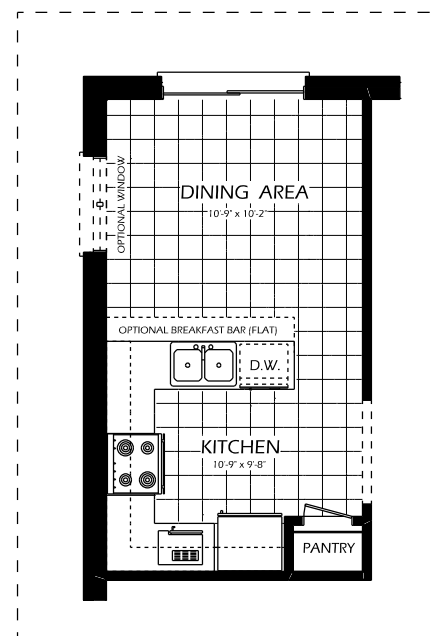

MAYFAIR

1232 SQ. FT.

MAINFLOOR
1232 SQ. FT.

OPT. 2 BATH PLAN

OPT. DINING AREA AT REAR

BASEMENT

TO VIEW ADDITIONAL FLOOR PLAN OPTIONS
VISIT OUR WEBSITE AT (www.dougarryhomes.com)