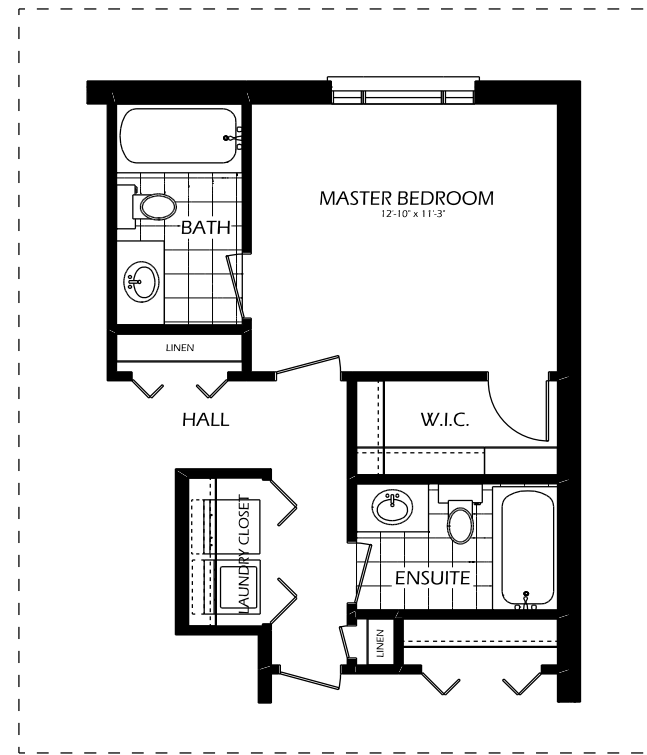

MAYFAIR

1232 SQ. FT.

MAINFLOOR
1232 SQ. FT.

OPT. 2 BATH PLAN

OPT. DINING AREA AT REAR

BASEMENT

TO VIEW ADDITIONAL FLOOR PLAN OPTIONS
VISIT OUR WEBSITE AT (www.dougarryhomes.com)