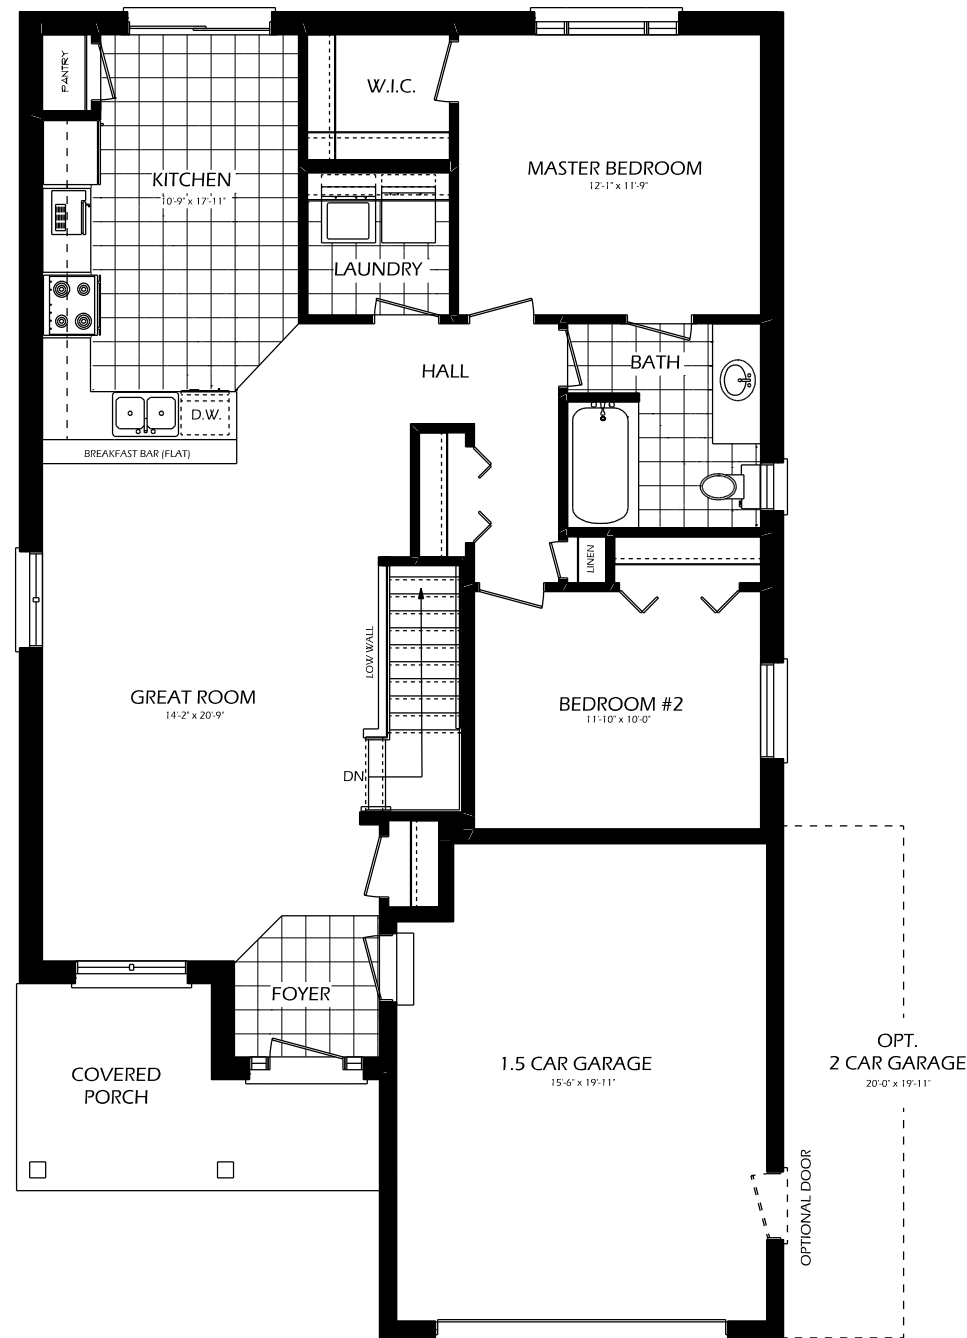

MAYFAIR

1232 SQ. FT.

MAINFLOOR
1232 SQ. FT.

OPT. 2 BATH PLAN

OPT. DINING AREA AT REAR

BASEMENT

TO VIEW ADDITIONAL FLOOR PLAN OPTIONS
VISIT OUR WEBSITE AT (www.dougarryhomes.com)