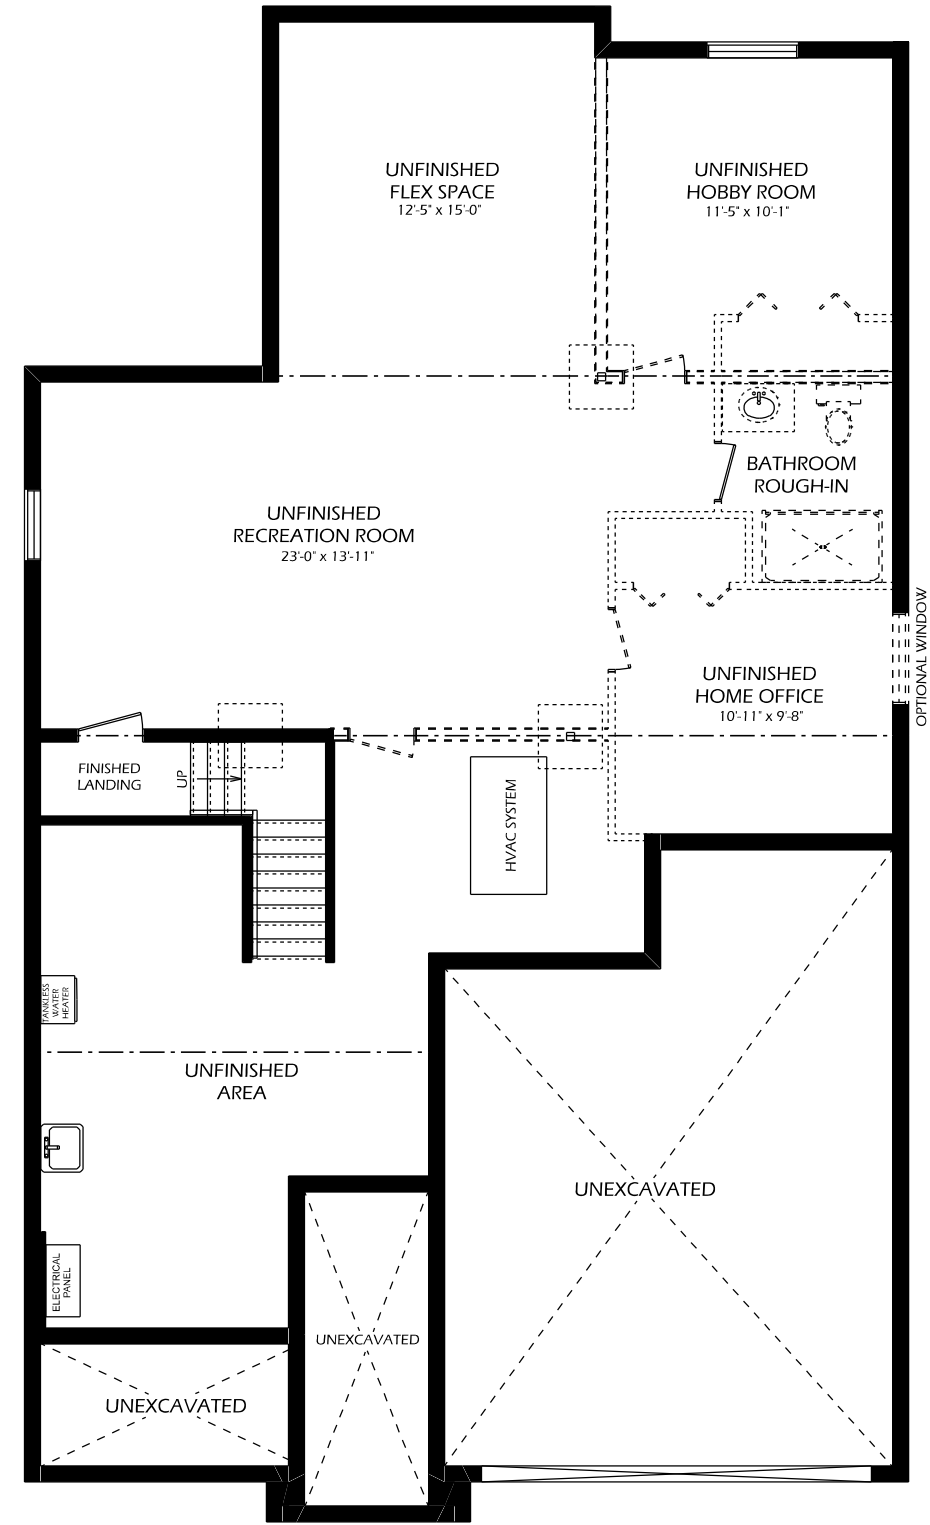

LAMBERT

1504 SQ. FT.

MAIN FLOOR
1504 SQ. FT.
9' CEILINGS

BASEMENT

TO VIEW ADDITIONAL FLOOR PLAN OPTIONS
VISIT OUR WEBSITE AT (www.dougarryhomes.com)