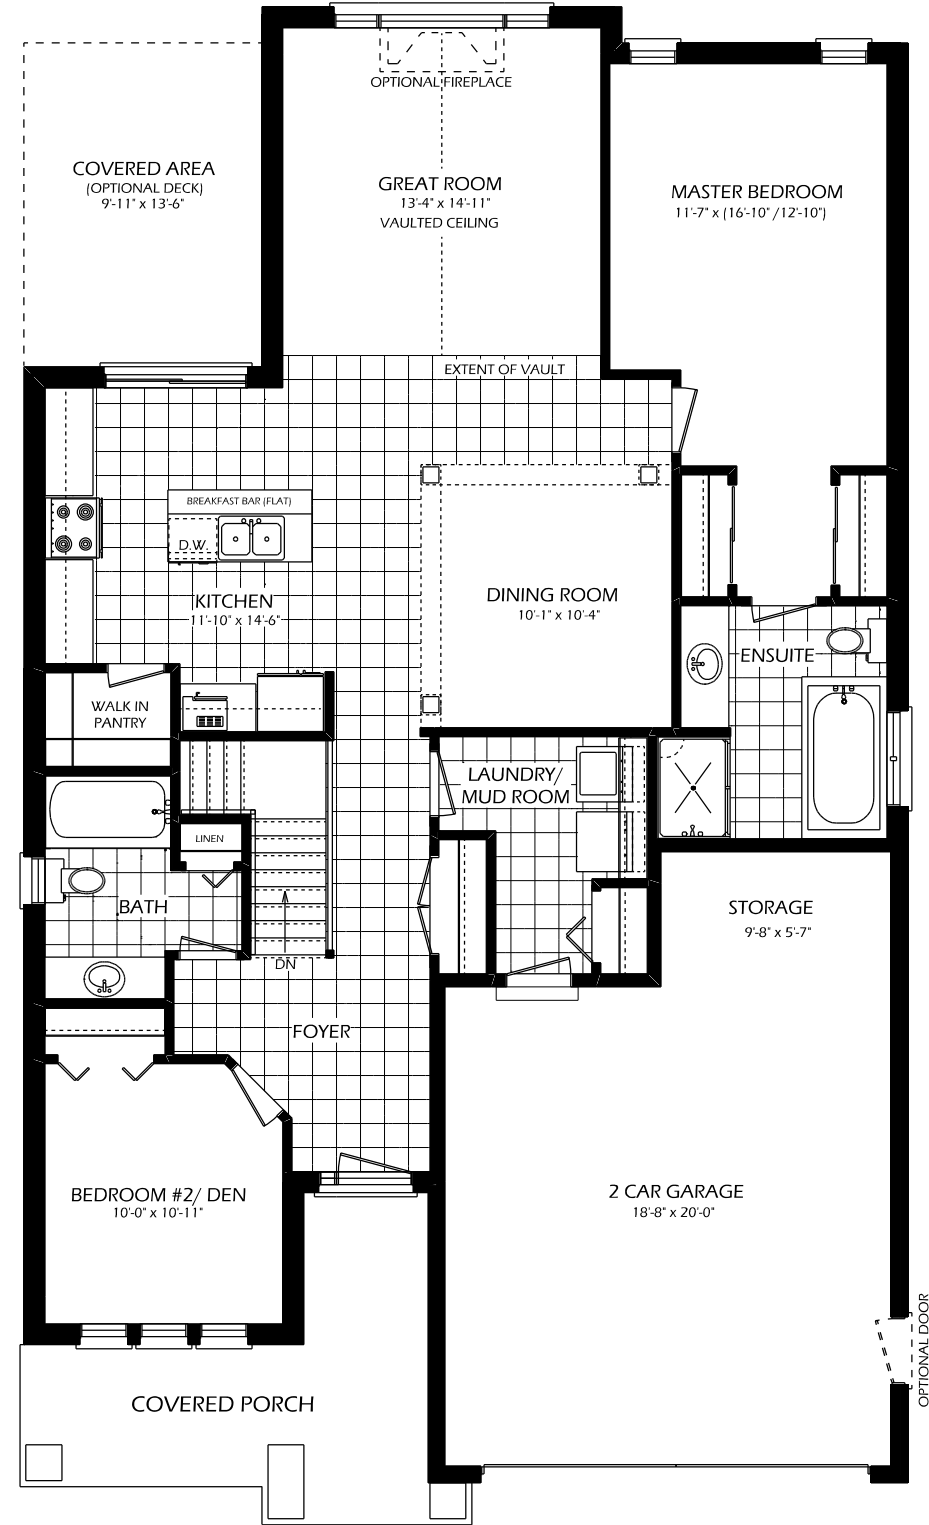

LAMBERT

1504 SQ. FT.

MAIN FLOOR
1504 SQ. FT.
9' CEILINGS

BASEMENT

TO VIEW ADDITIONAL FLOOR PLAN OPTIONS
VISIT OUR WEBSITE AT (www.dougarryhomes.com)