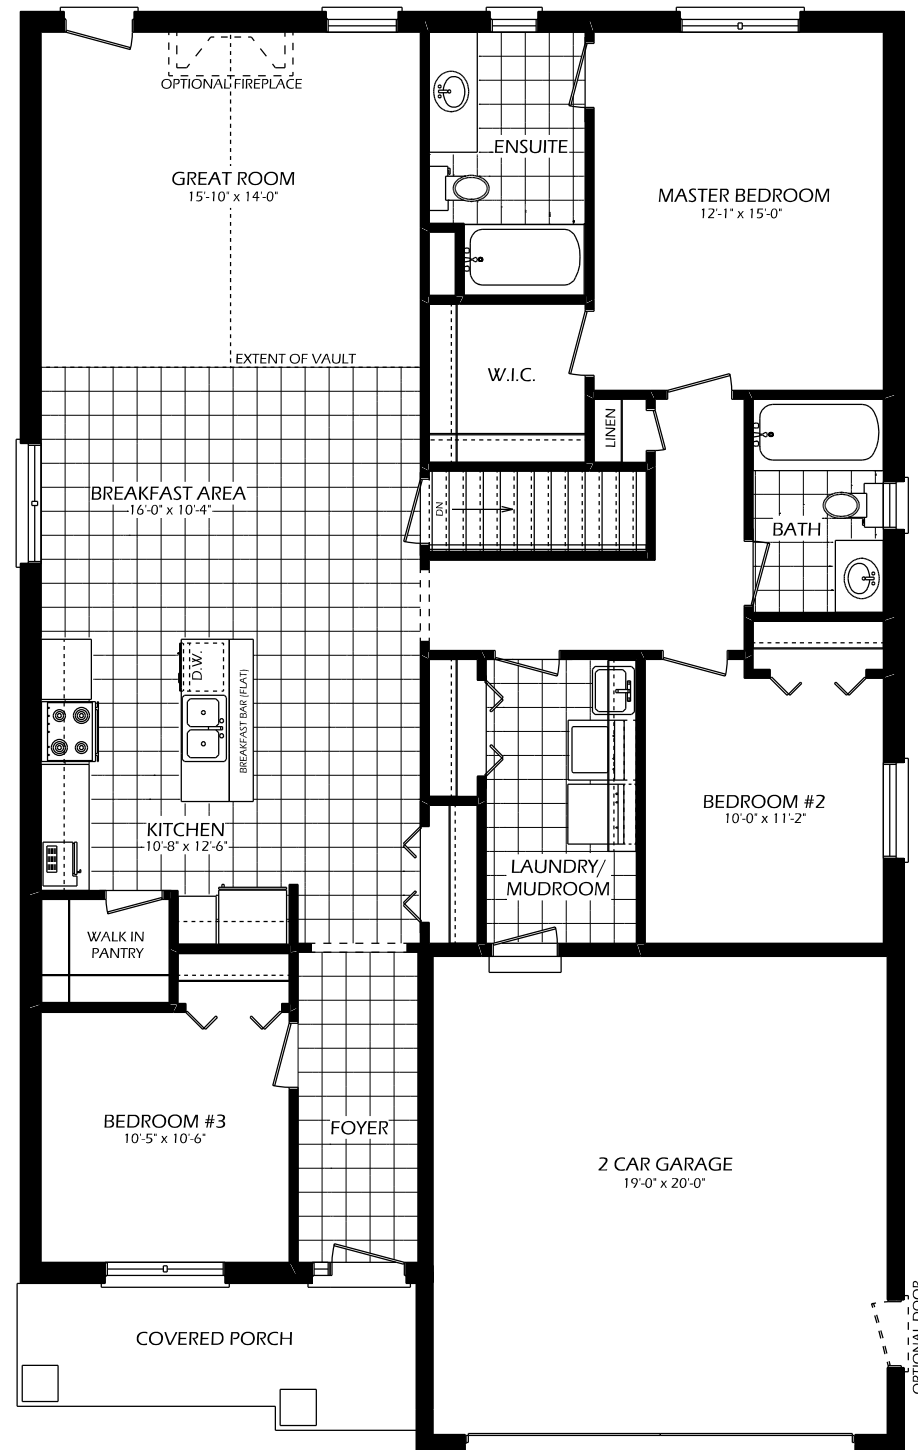

THE DUNMOOR

1684 SQ. FT.

MAIN FLOOR
 1684 SQ. FT.
 8' CEILINGS (ON MAIN FLOOR)

BASEMENT

TO VIEW ADDITIONAL FLOOR PLAN OPTIONS
 VISIT OUR WEBSITE AT (www.dougarryhomes.com)