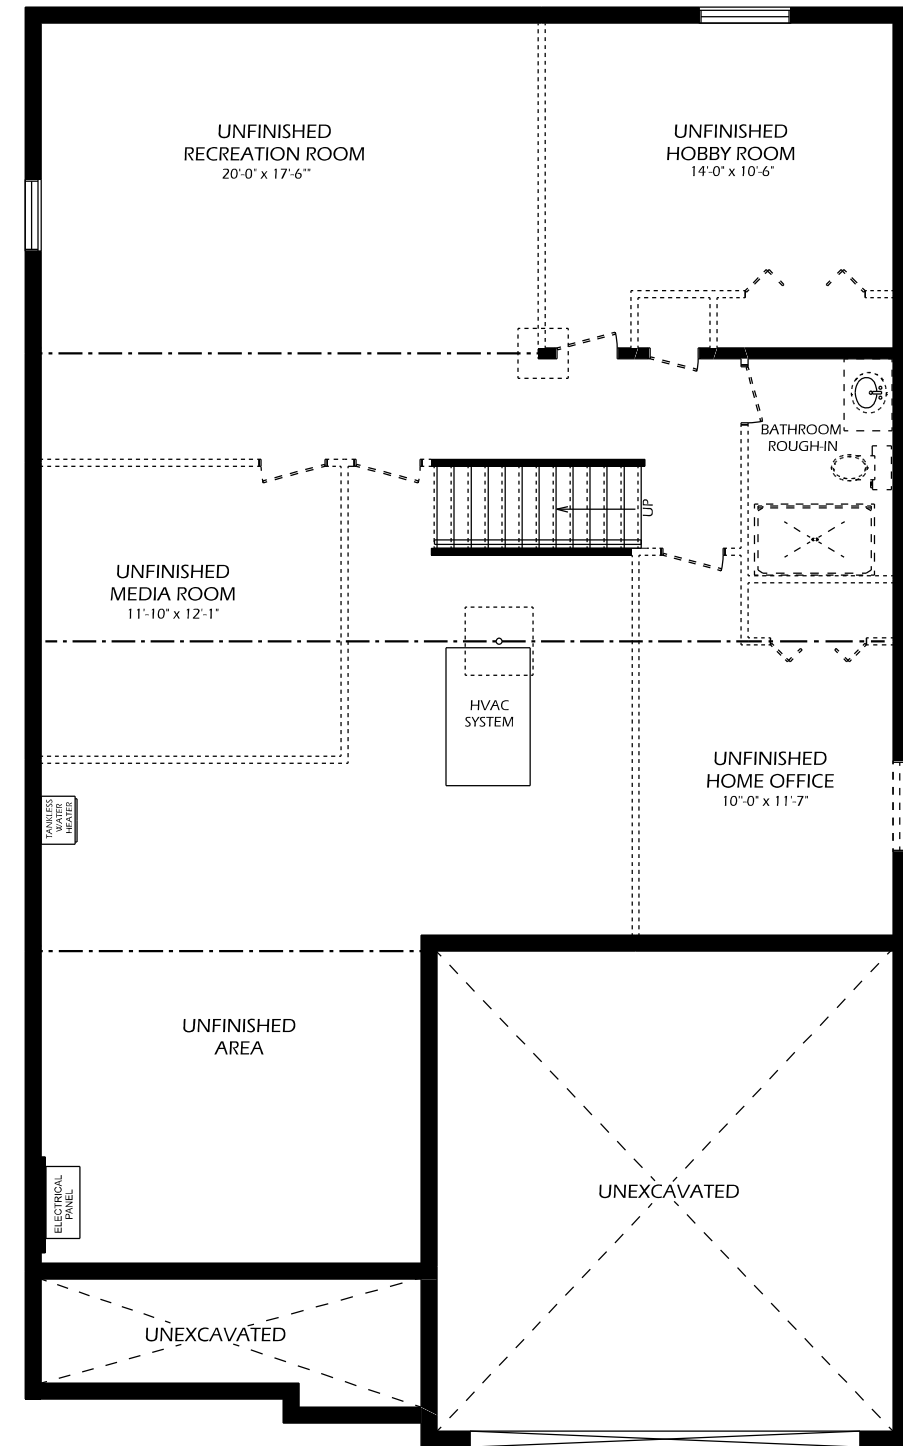

THE DUNMOOR

1684 SQ. FT.

MAIN FLOOR
 1684 SQ. FT.
 8' CEILINGS (ON MAIN FLOOR)

BASEMENT

TO VIEW ADDITIONAL FLOOR PLAN OPTIONS
 VISIT OUR WEBSITE AT (www.dougarryhomes.com)