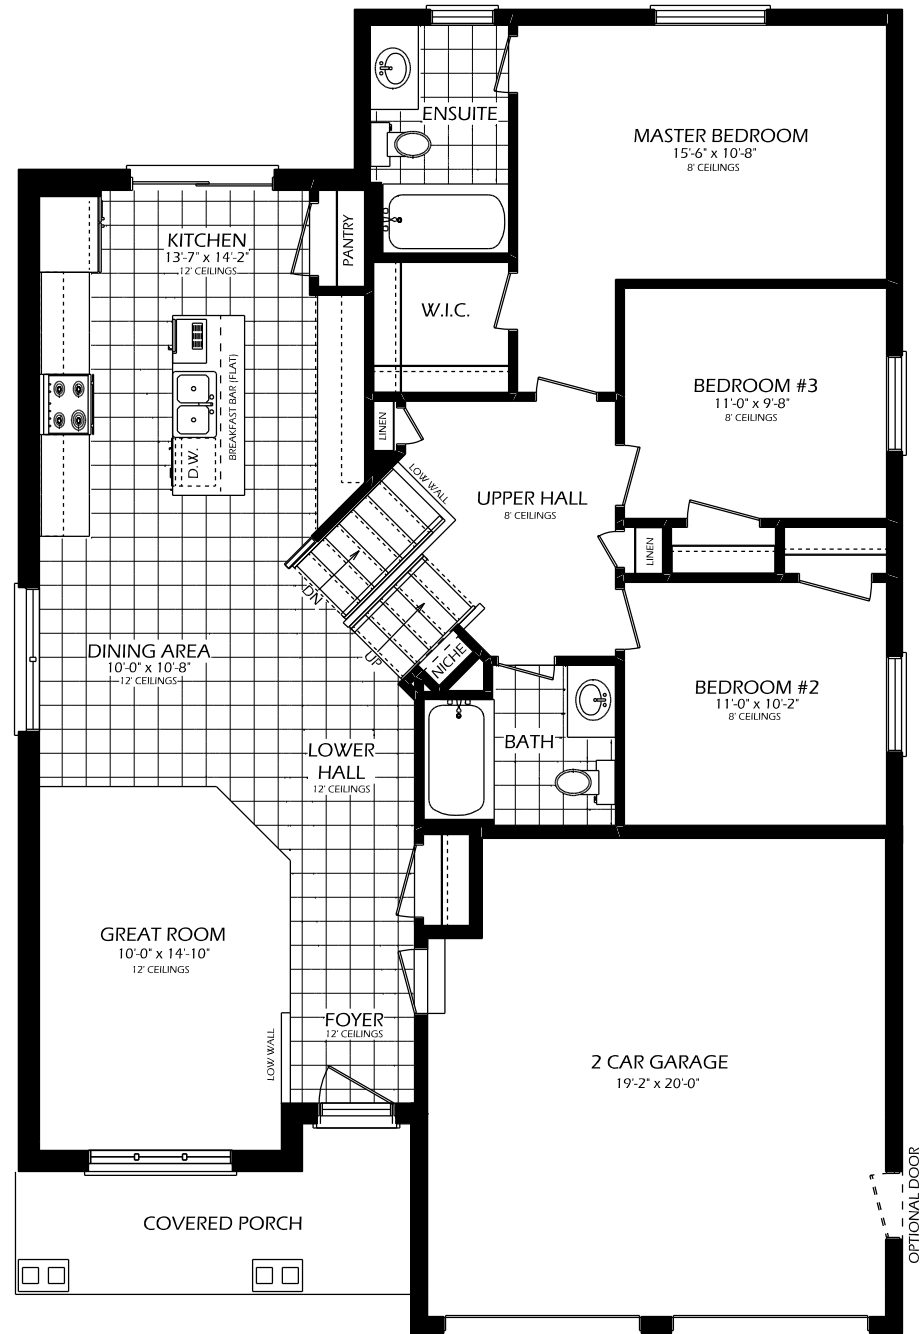

THE DANBRIDGE

2144 SQ. FT.

UPPER FLOOR
1414 SQ. FT.

LOWER LEVEL
730 SQ.FT. FINISHED

TO VIEW ADDITIONAL FLOOR PLAN OPTIONS
VISIT OUR WEBSITE AT (www.dougarryhomes.com)