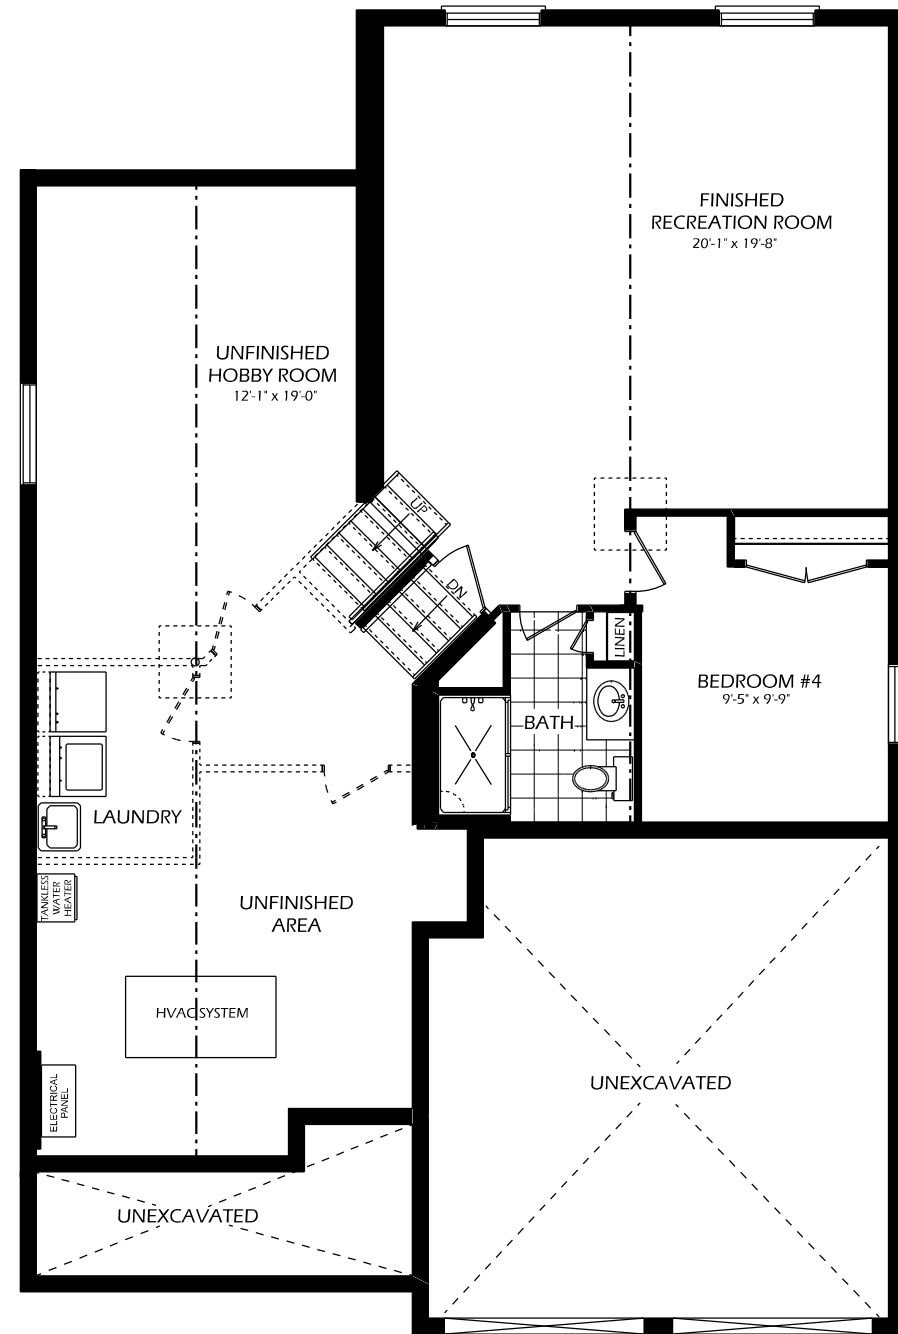

THE DANBRIDGE

2144 SQ. FT.

UPPER FLOOR
1414 SQ. FT.

LOWER LEVEL
730 SQ.FT. FINISHED

TO VIEW ADDITIONAL FLOOR PLAN OPTIONS
VISIT OUR WEBSITE AT (www.dougarryhomes.com)