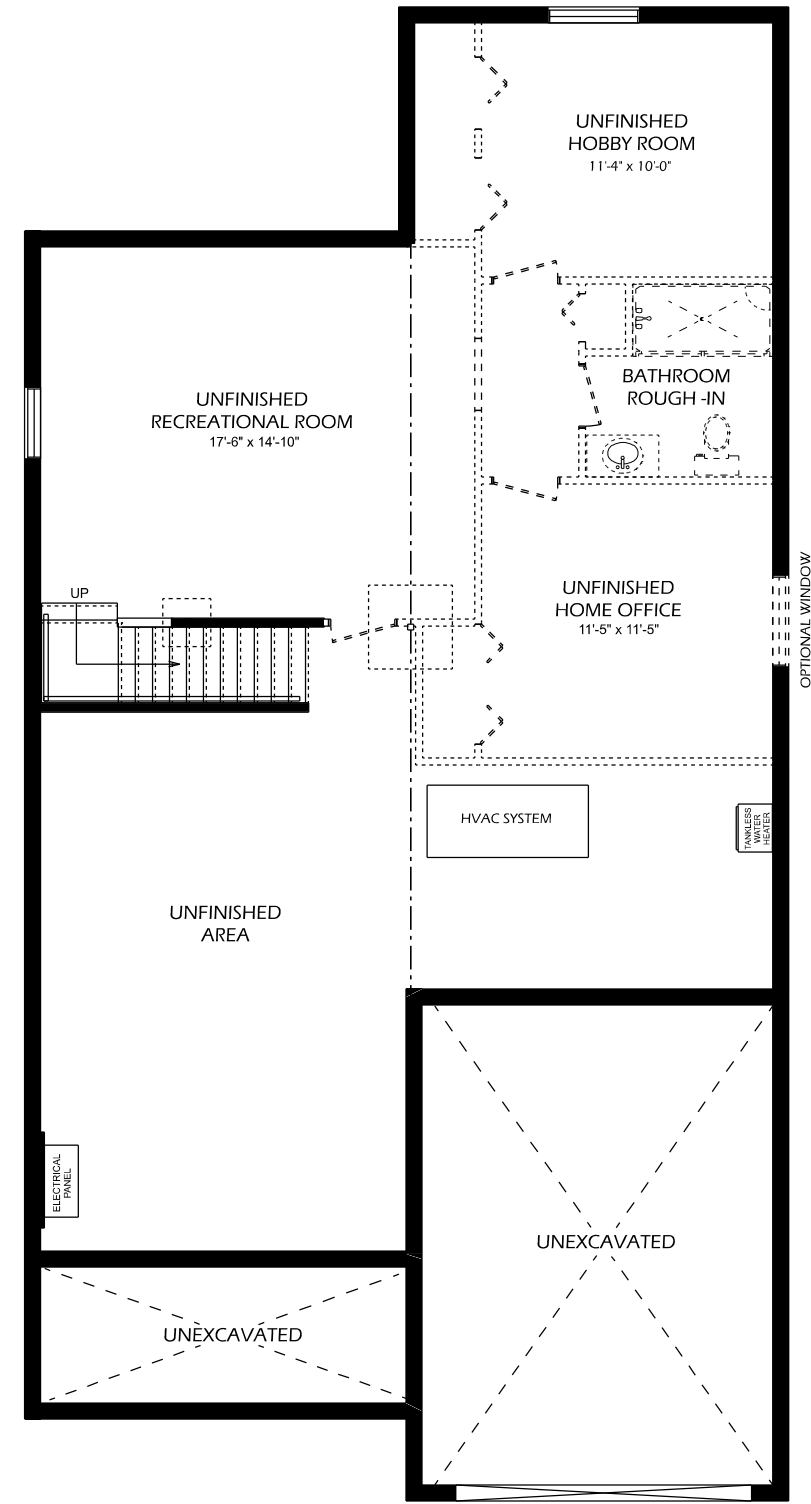

# THE ACADIA

1365 SQ. FT.

## MAIN FLOOR

1365 SQ. FT.  
8' CEILINGS (ON MAIN FLOOR)

## BASEMENT

TO VIEW ADDITIONAL FLOOR PLAN OPTIONS  
VISIT OUR WEBSITE AT ([www.dougarryhomes.com](http://www.dougarryhomes.com))