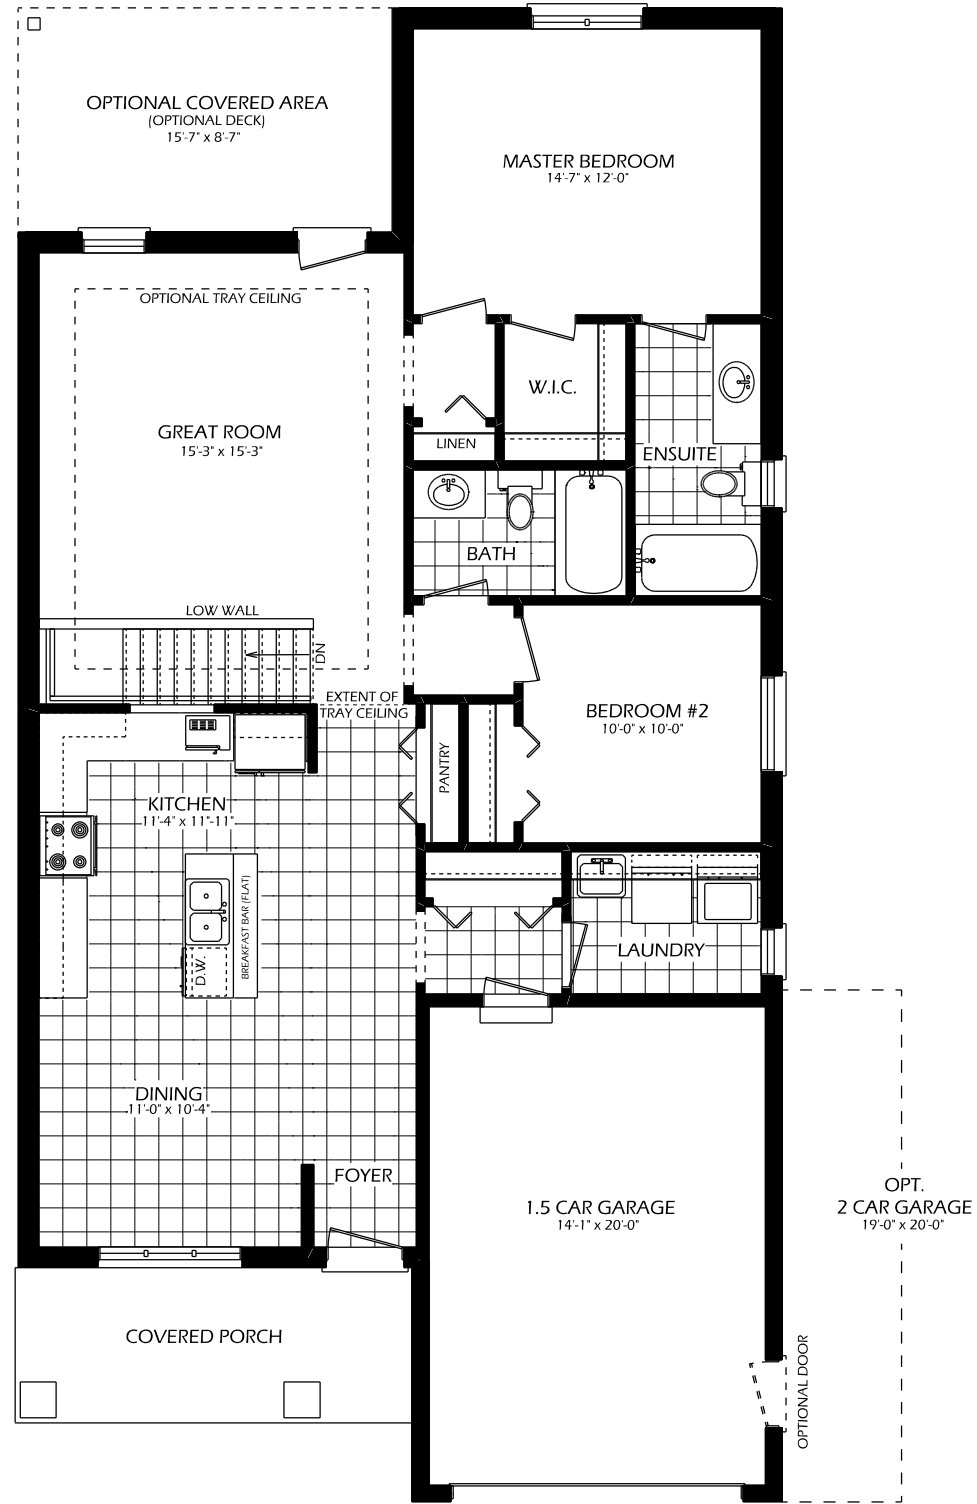

# THE ACADIA

1365 SQ. FT.

## MAIN FLOOR

1365 SQ. FT.  
8' CEILINGS (ON MAIN FLOOR)